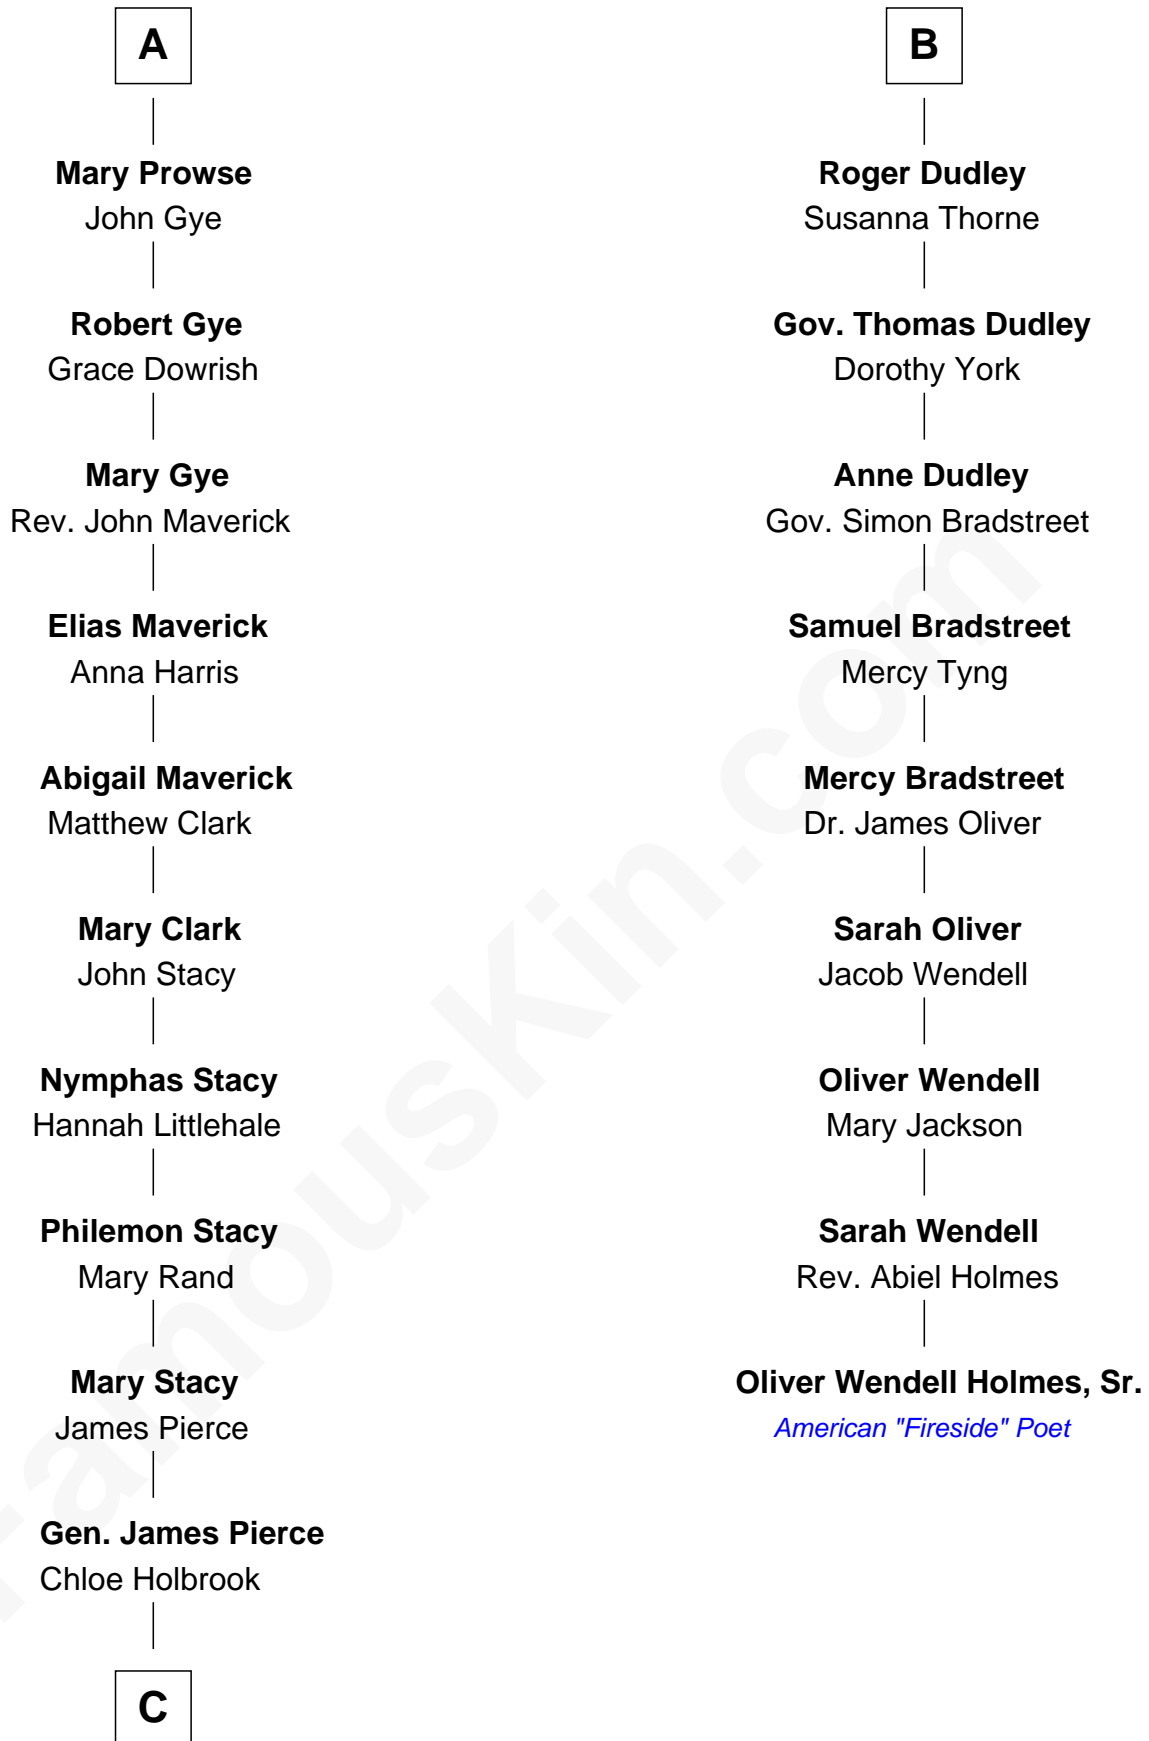

FamousKin.com

Relationship Chart of Barbara (Pierce) Bush

First Lady of President George H.W. Bush

15th cousin 5 times removed of

Oliver Wendell Holmes, Sr.

American "Fireside" Poet

Sir Maurice de Berkeley

Eve la Zouche

C

—
Jonas James Pierce

Kate Pritzel

—
Scott Pierce

Mabel Marvin

—
Marvin Pierce

Pauline Robinson

—
Barbara (Pierce) Bush

First Lady of George H.W. Bush

FamousKin.com