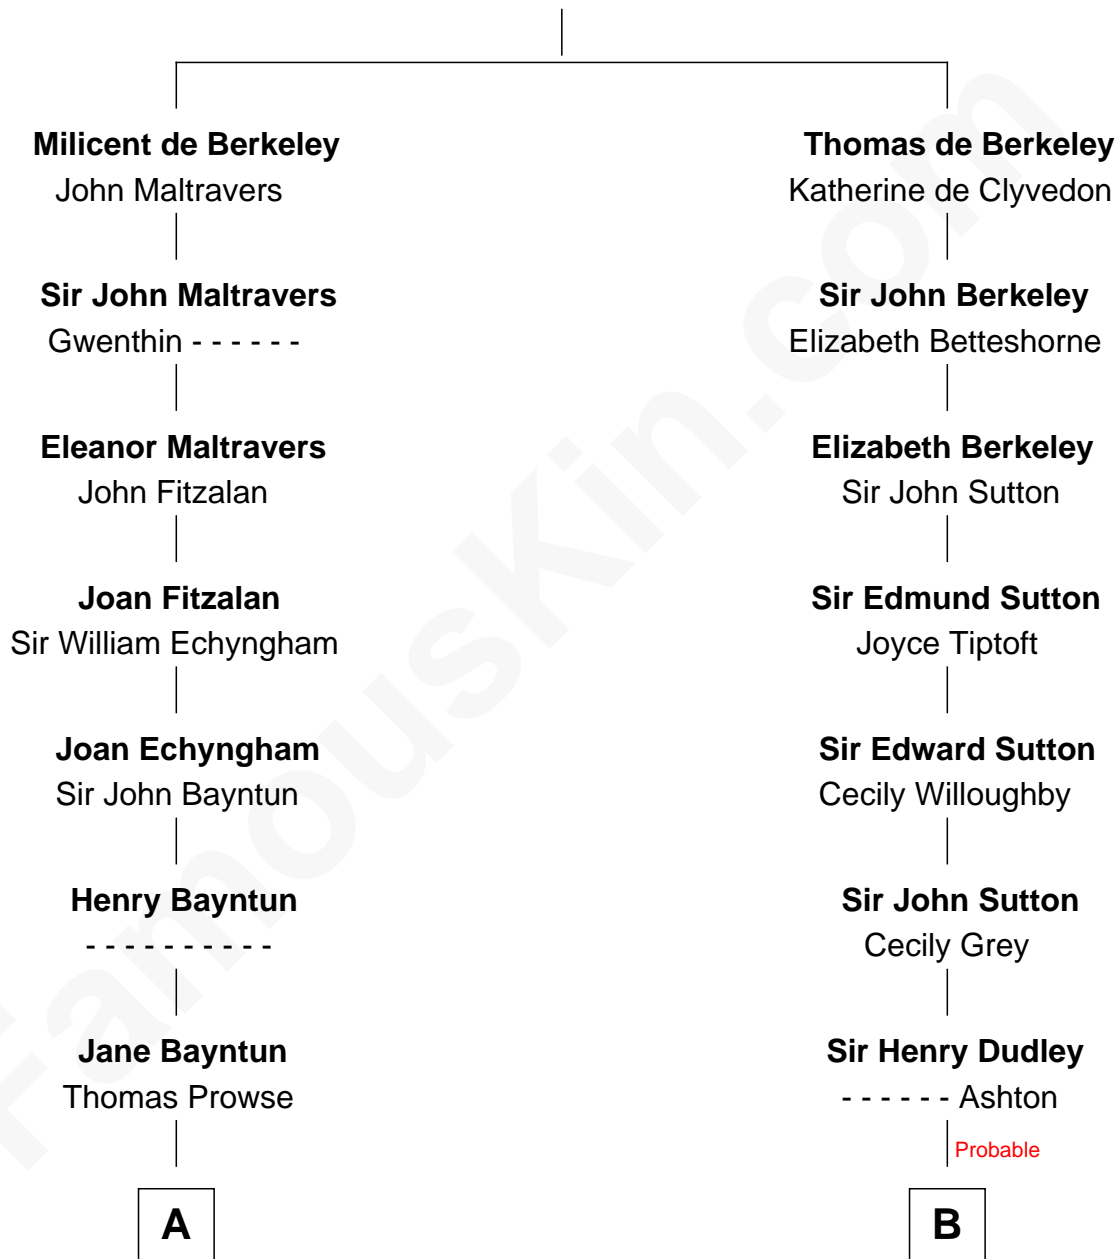

FamousKin.com

Relationship Chart of Barbara (Pierce) Bush

First Lady of President George H.W. Bush

15th cousin 5 times removed of

Oliver Wendell Holmes, Sr.

American "Fireside" Poet

Sir Maurice de Berkeley

Eve la Zouche

C

—
Jonas James Pierce

Kate Pritzel

—
Scott Pierce

Mabel Marvin

—
Marvin Pierce

Pauline Robinson

—
Barbara (Pierce) Bush