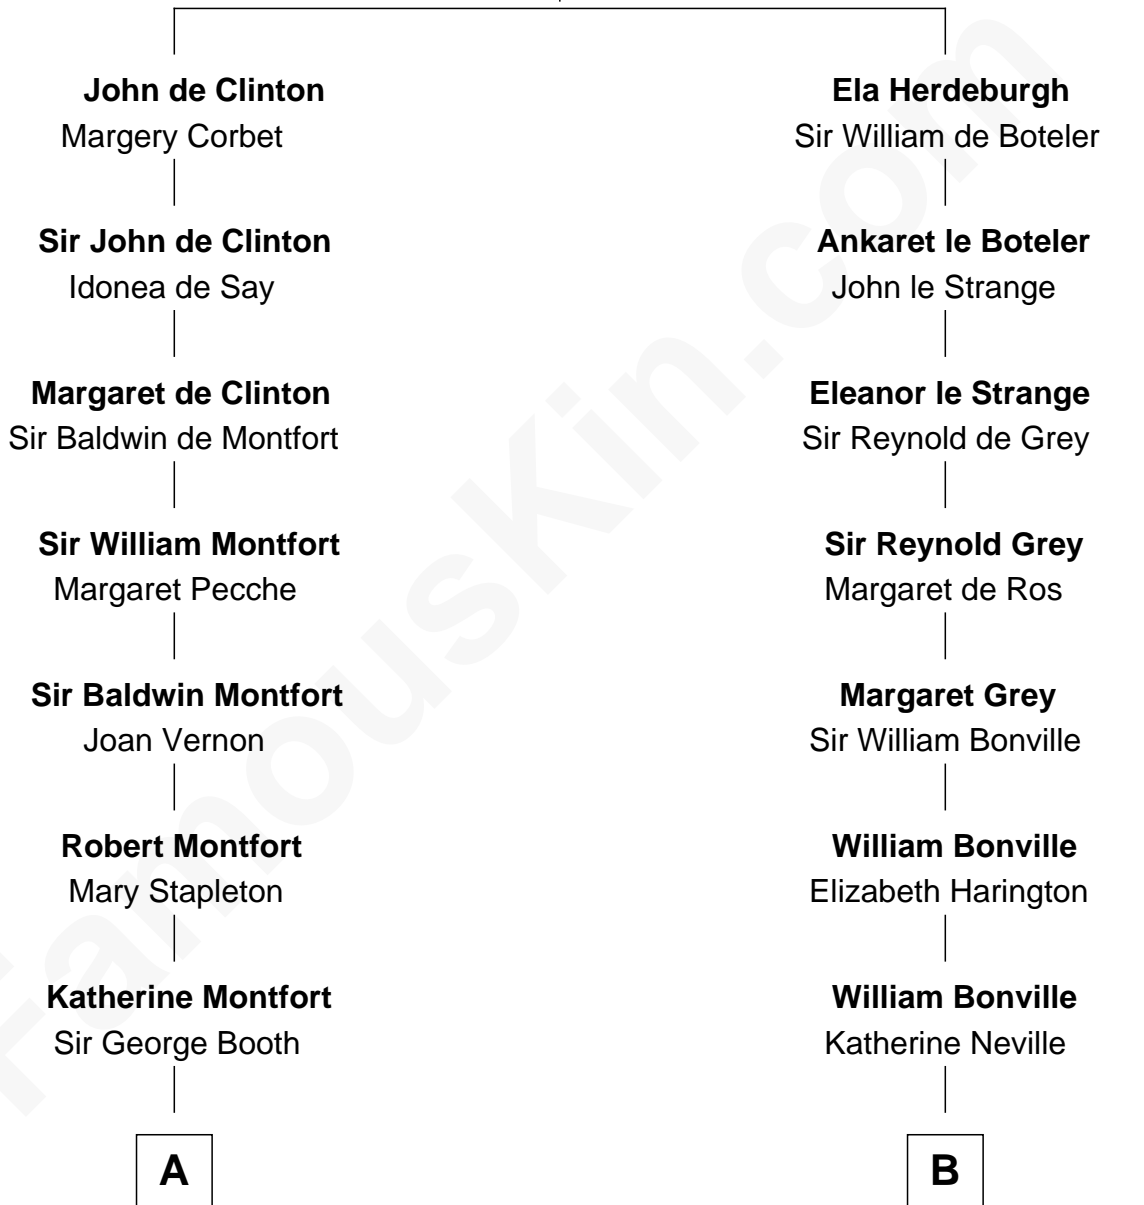

FamousKin.com
 Relationship Chart of
Barbara (Pierce) Bush

First Lady of President George H.W. Bush

20th cousin 1 time removed of

Endicott Peabody

62nd Governor of Massachusetts

Ida de Odingsells

with husband

John de Clinton

with husband

Sir Roger de Herdeburgh

C

Samuel Ross Marvin

Julia Ann Place

Jerome Place Marvin

Martha Ann Stokes

Mabel Marvin

Scott Pierce

Marvin Pierce

Pauline Robinson

Barbara (Pierce) Bush

First Lady of George H.W. Bush

D

Mary Eliot Dwight