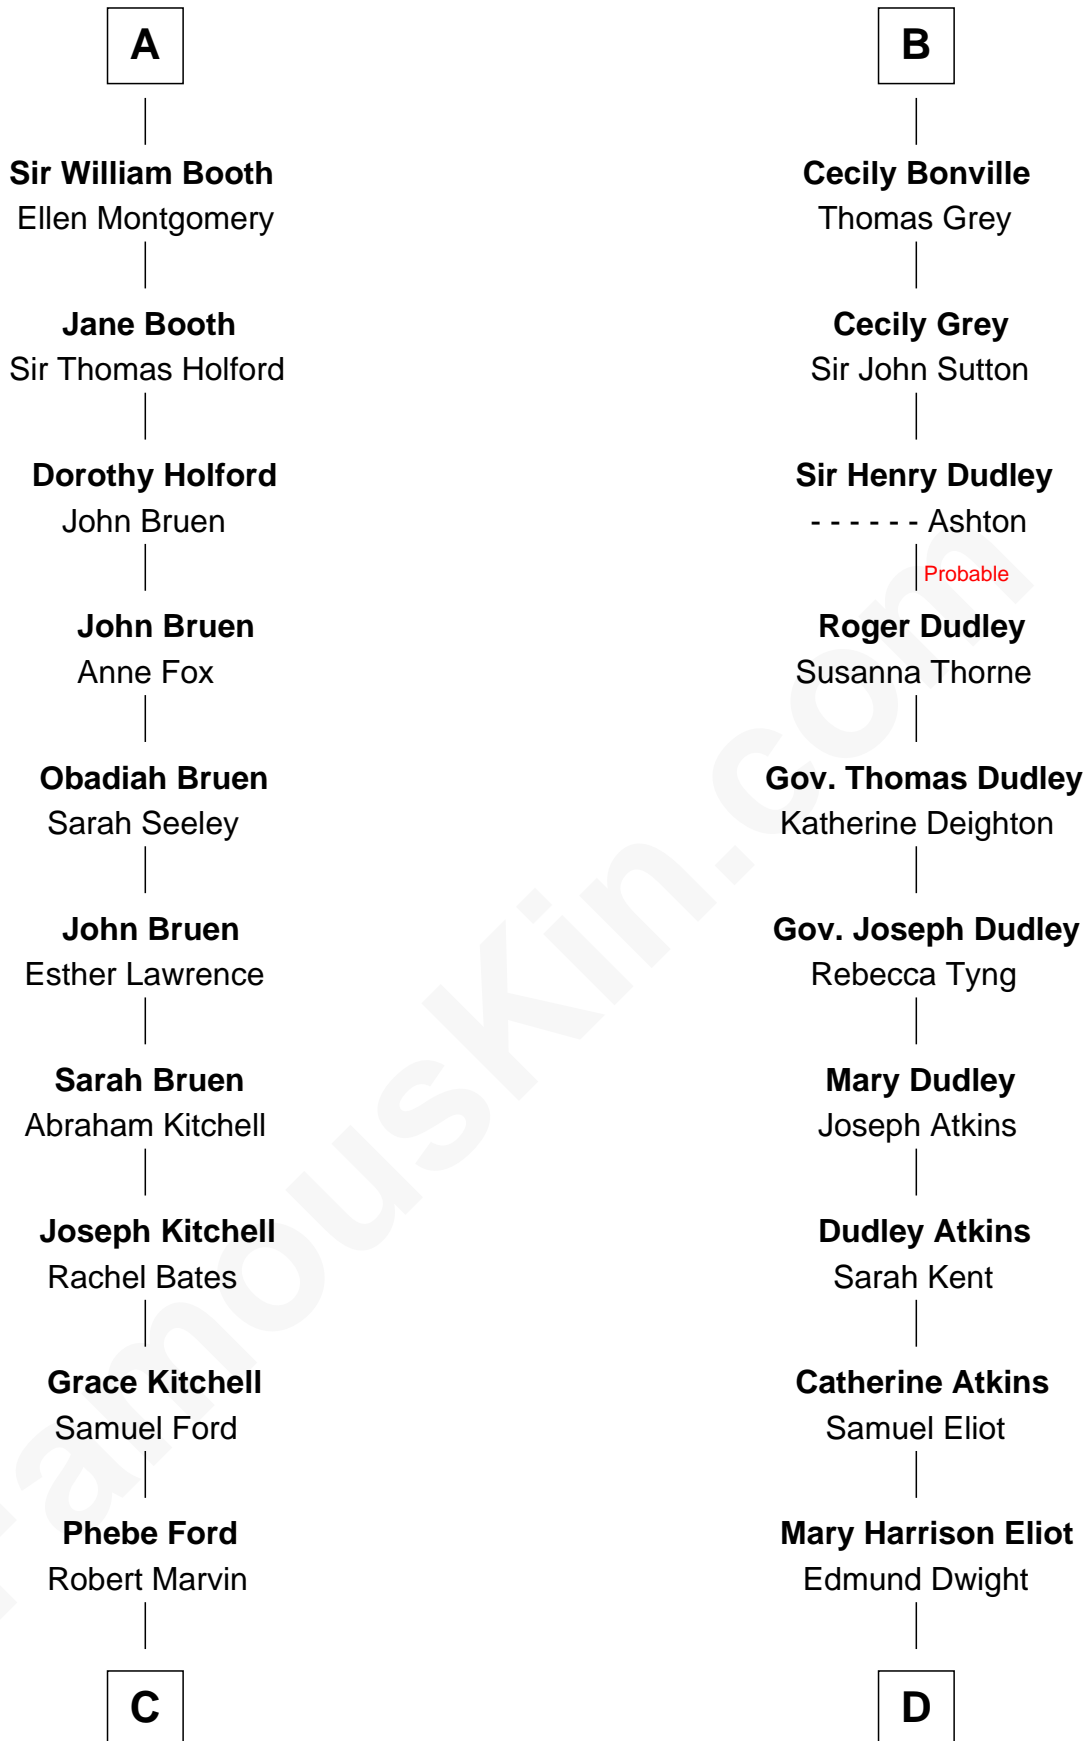

FamousKin.com
 Relationship Chart of
Barbara (Pierce) Bush

First Lady of President George H.W. Bush

20th cousin 1 time removed of

Endicott Peabody

62nd Governor of Massachusetts

Ida de Odingsells

with husband

John de Clinton

with husband

Sir Roger de Herdeburgh

C

Samuel Ross Marvin

Julia Ann Place

Jerome Place Marvin

Martha Ann Stokes

Mabel Marvin

Scott Pierce

Marvin Pierce

Pauline Robinson

Barbara (Pierce) Bush

First Lady of George H.W. Bush

D

Mary Eliot Dwight