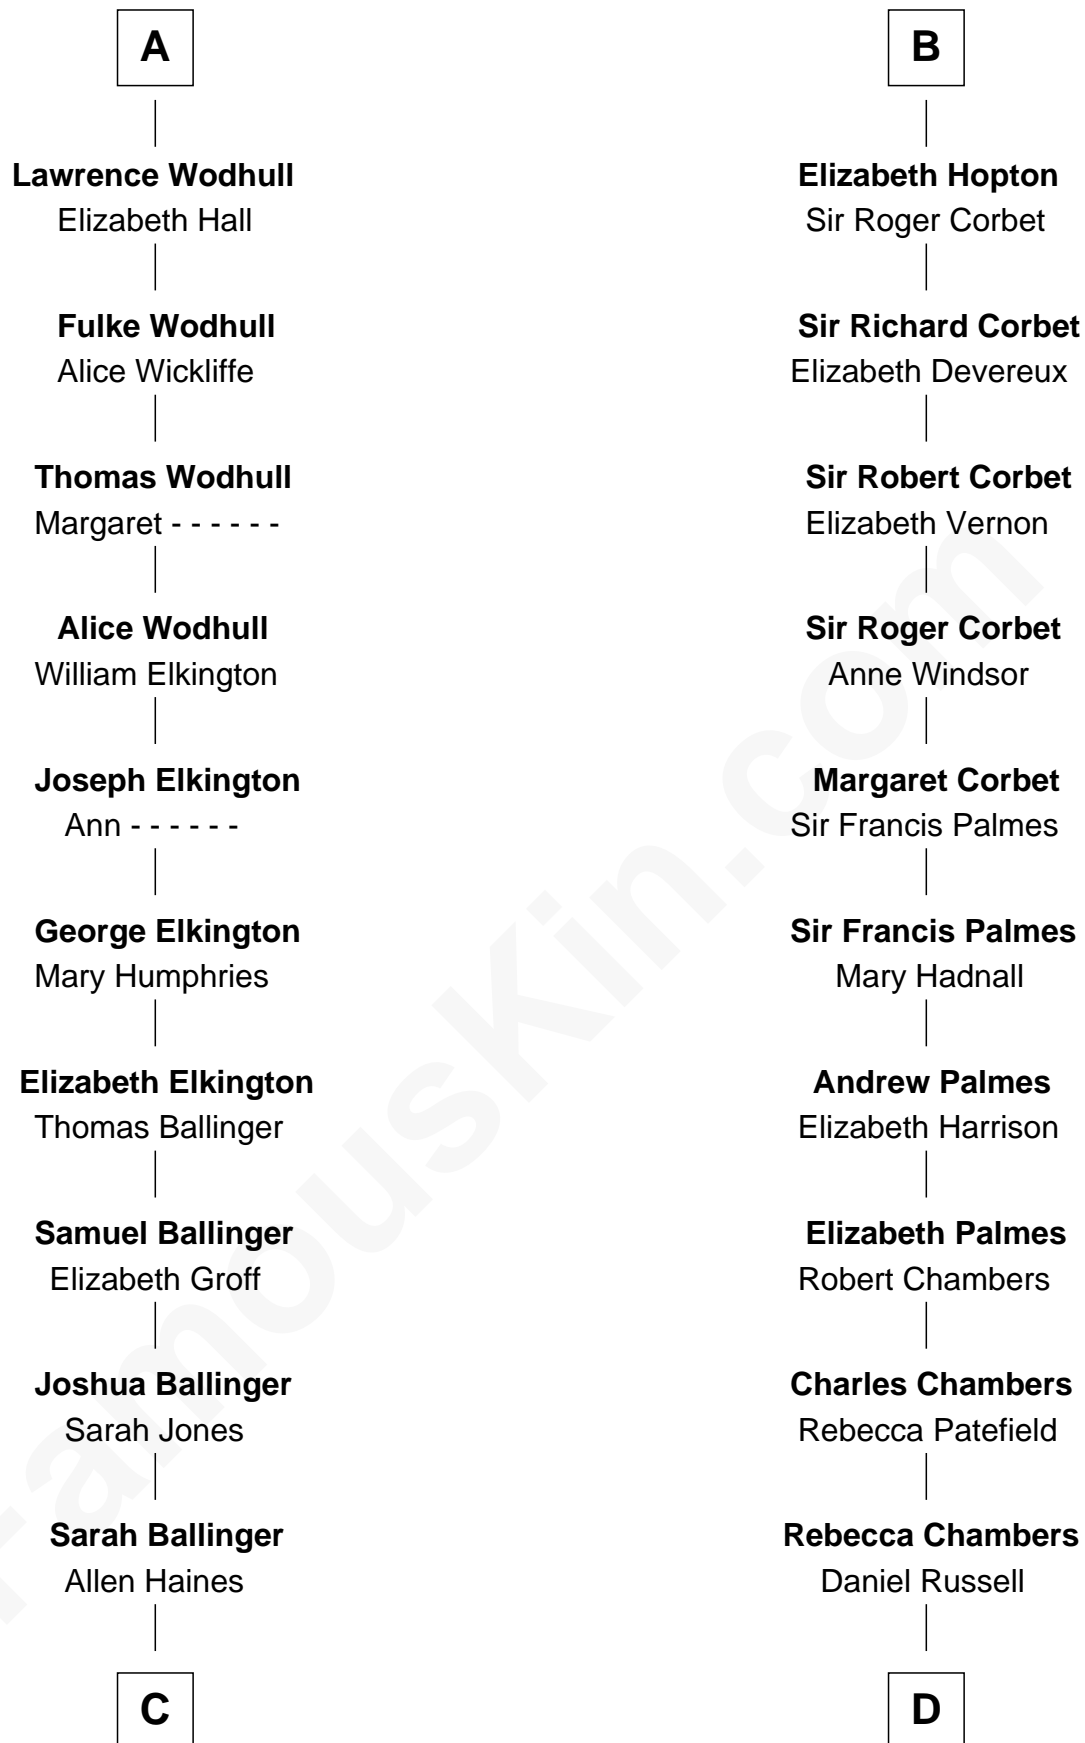

### Barbara (Pierce) Bush

First Lady of President George H.W. Bush

20th cousin 1 time removed of

### James Russell Lowell

American "Fireside" Poet

**John de Botetourte**

Maud FitzThomas

**C**

**Jonathan Haines**  
Mary Jane Sprague

**Sarah Haines**  
Jacob Marion Flickinger

**Lulu Dell Flickinger**  
James Edgar Robinson

**Pauline Robinson**  
Marvin Pierce

**Barbara (Pierce) Bush**  
*First Lady of George H.W. Bush*

**D**

**James Russell**  
Katharine Graves

**Rebecca Russell**  
John Lowell

**Rev. Charles Lowell**  
Harriet Brackett Spence