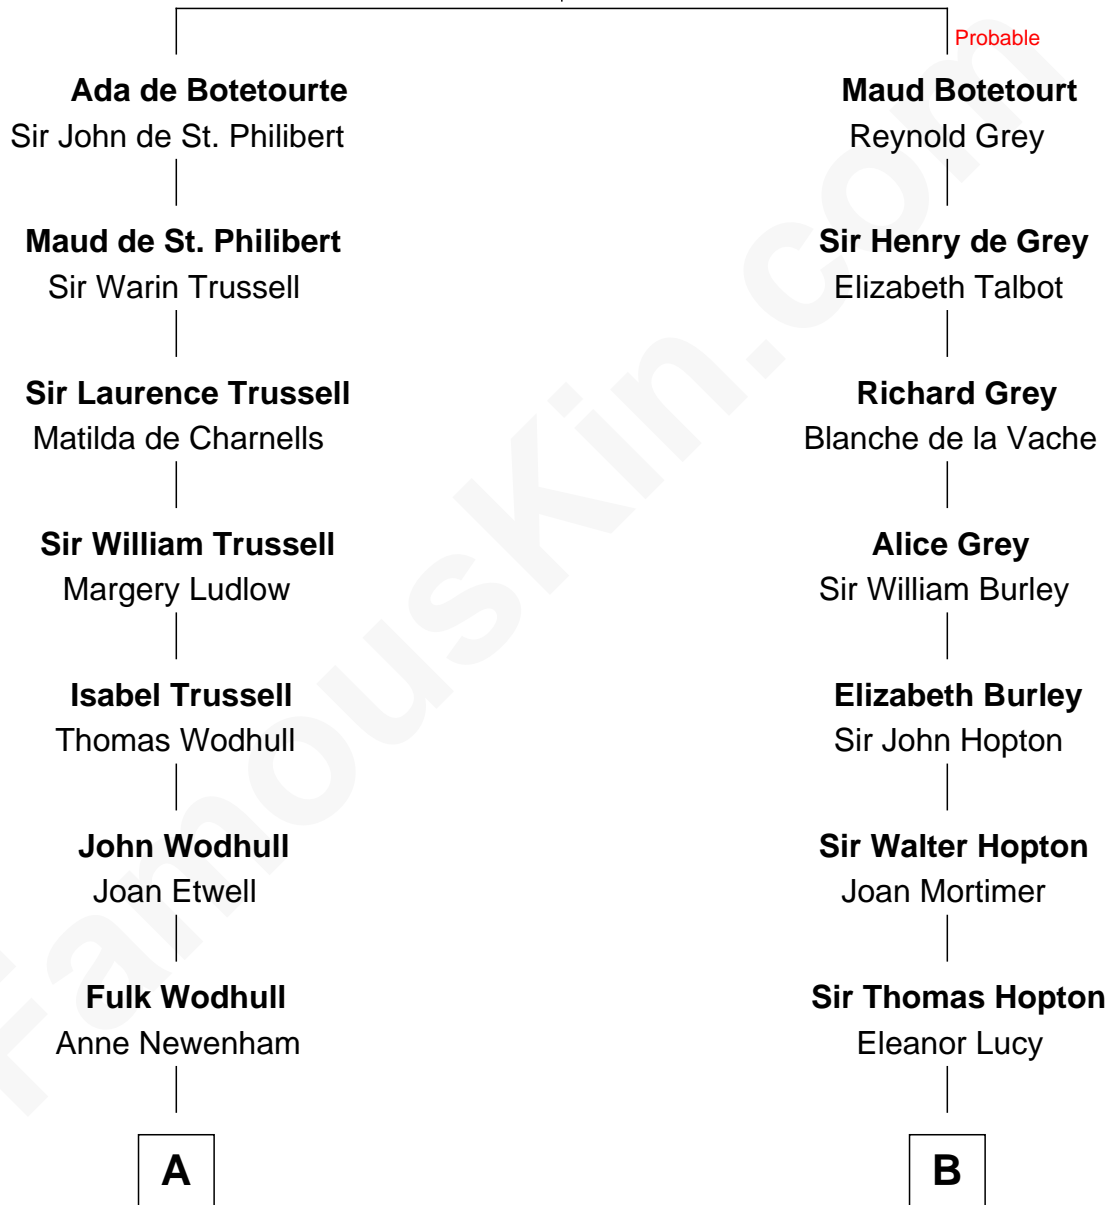

## Relationship Chart of

### Barbara (Pierce) Bush

First Lady of President George H.W. Bush

20th cousin 1 time removed of

### James Russell Lowell

American "Fireside" Poet

**John de Botetourte**

Maud FitzThomas

**C**

**Jonathan Haines**  
Mary Jane Sprague

**Sarah Haines**  
Jacob Marion Flickinger

**Lulu Dell Flickinger**  
James Edgar Robinson