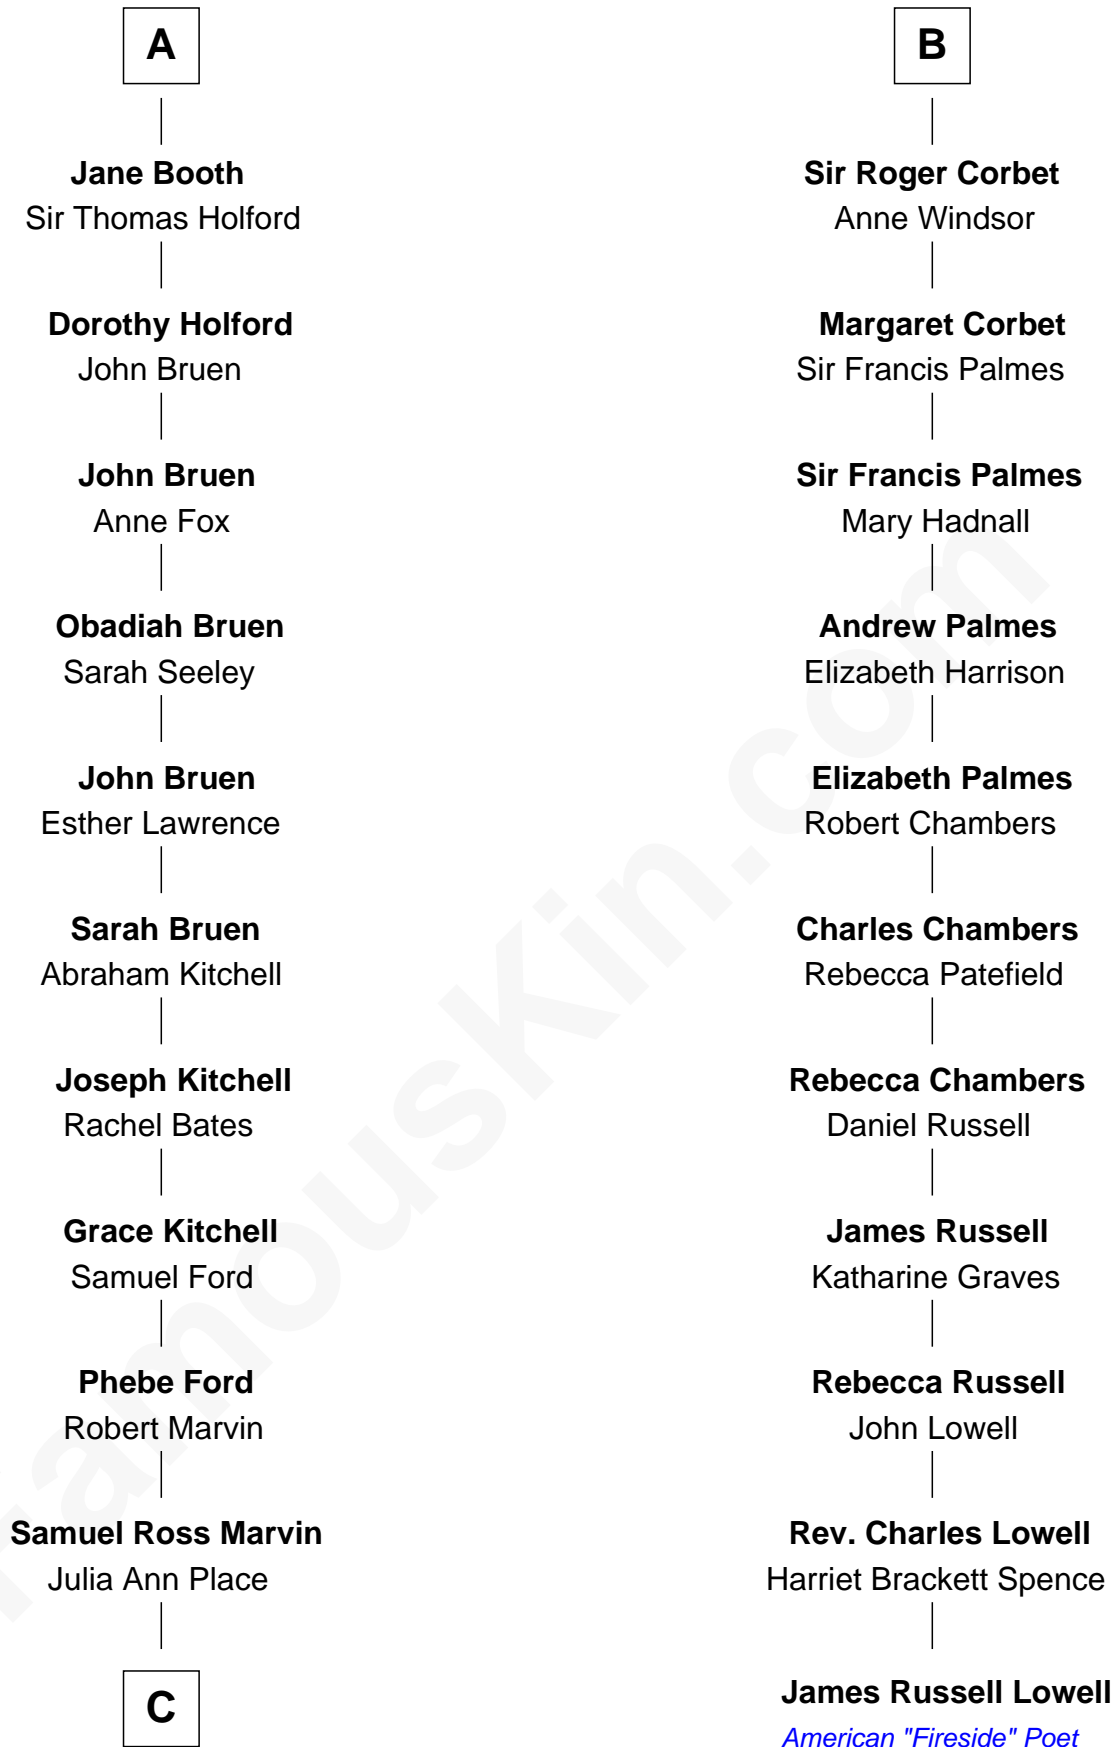

FamousKin.com

Relationship Chart of Barbara (Pierce) Bush

First Lady of President George H.W. Bush

17th cousin 3 times removed of

James Russell Lowell

American "Fireside" Poet

C

Jerome Place Marvin

Martha Ann Stokes

Mabel Marvin

Scott Pierce

Marvin Pierce

Pauline Robinson

Barbara (Pierce) Bush

First Lady of George H.W. Bush

FamousKin.com