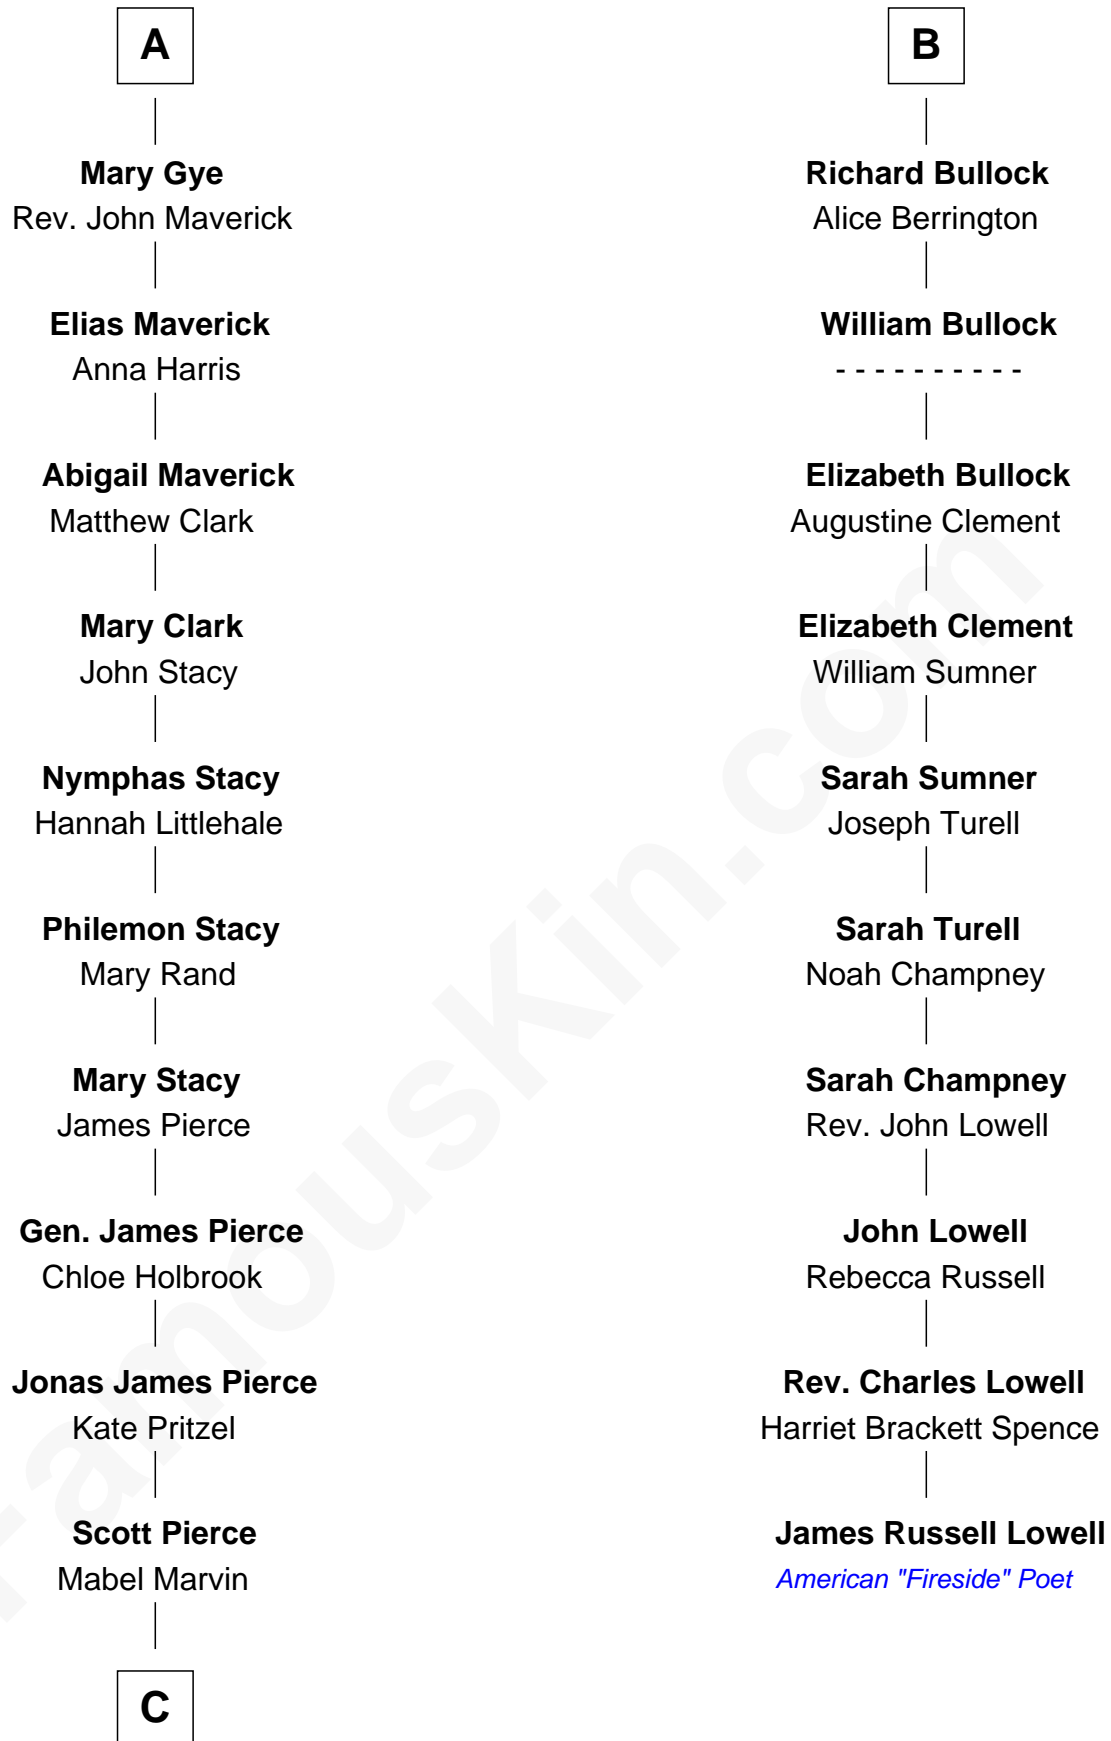

FamousKin.com

Relationship Chart of

Barbara (Pierce) Bush

First Lady of President George H.W. Bush

16th cousin 2 times removed of

James Russell Lowell

American "Fireside" Poet

C

—
Marvin Pierce
Pauline Robinson

—
Barbara (Pierce) Bush
First Lady of George H.W. Bush

FamousKin.com