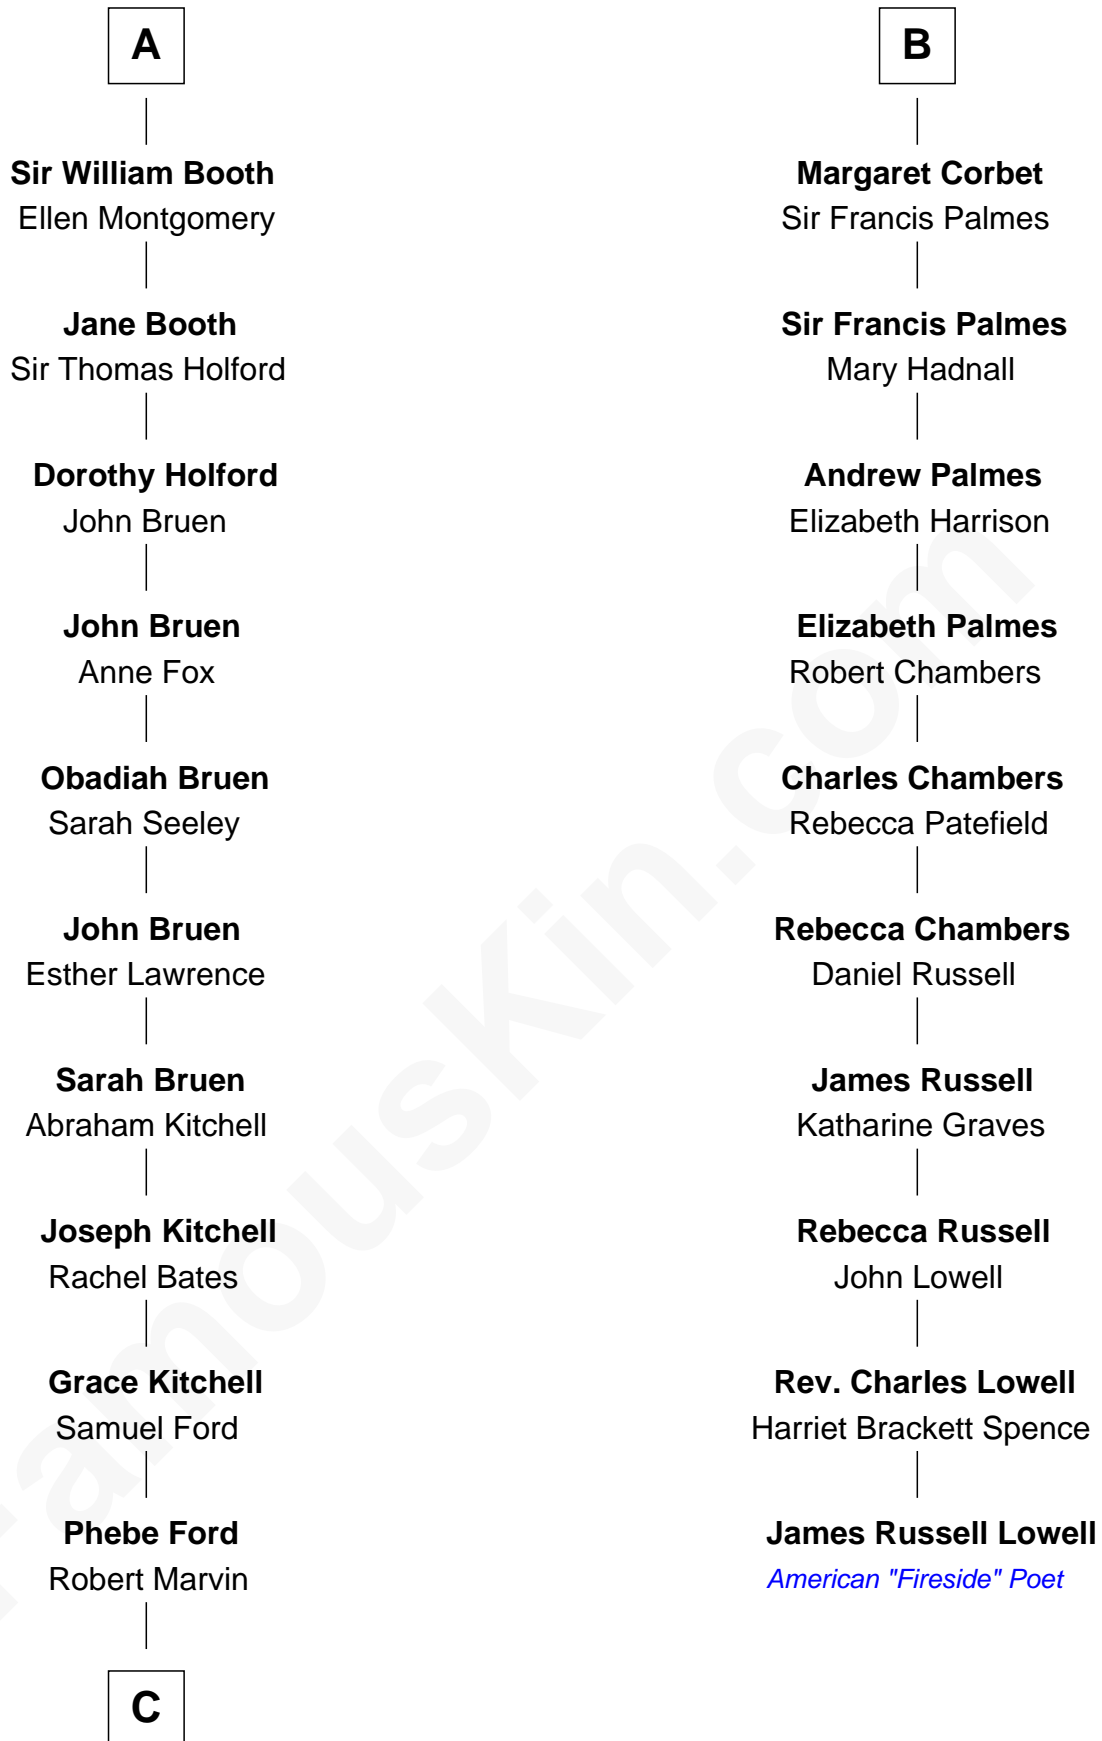

## Relationship Chart of

### Barbara (Pierce) Bush

*First Lady of President George H.W. Bush*

16th cousin 5 times removed of

### James Russell Lowell

*American "Fireside" Poet*

**Guy de Beauchamp**

Alice de Toeni

**C**

Samuel Ross Marvin

Julia Ann Place

Jerome Place Marvin

Martha Ann Stokes

Mabel Marvin

Scott Pierce

Marvin Pierce

Pauline Robinson

**Barbara (Pierce) Bush**

*First Lady of George H.W. Bush*

FamousKin.com