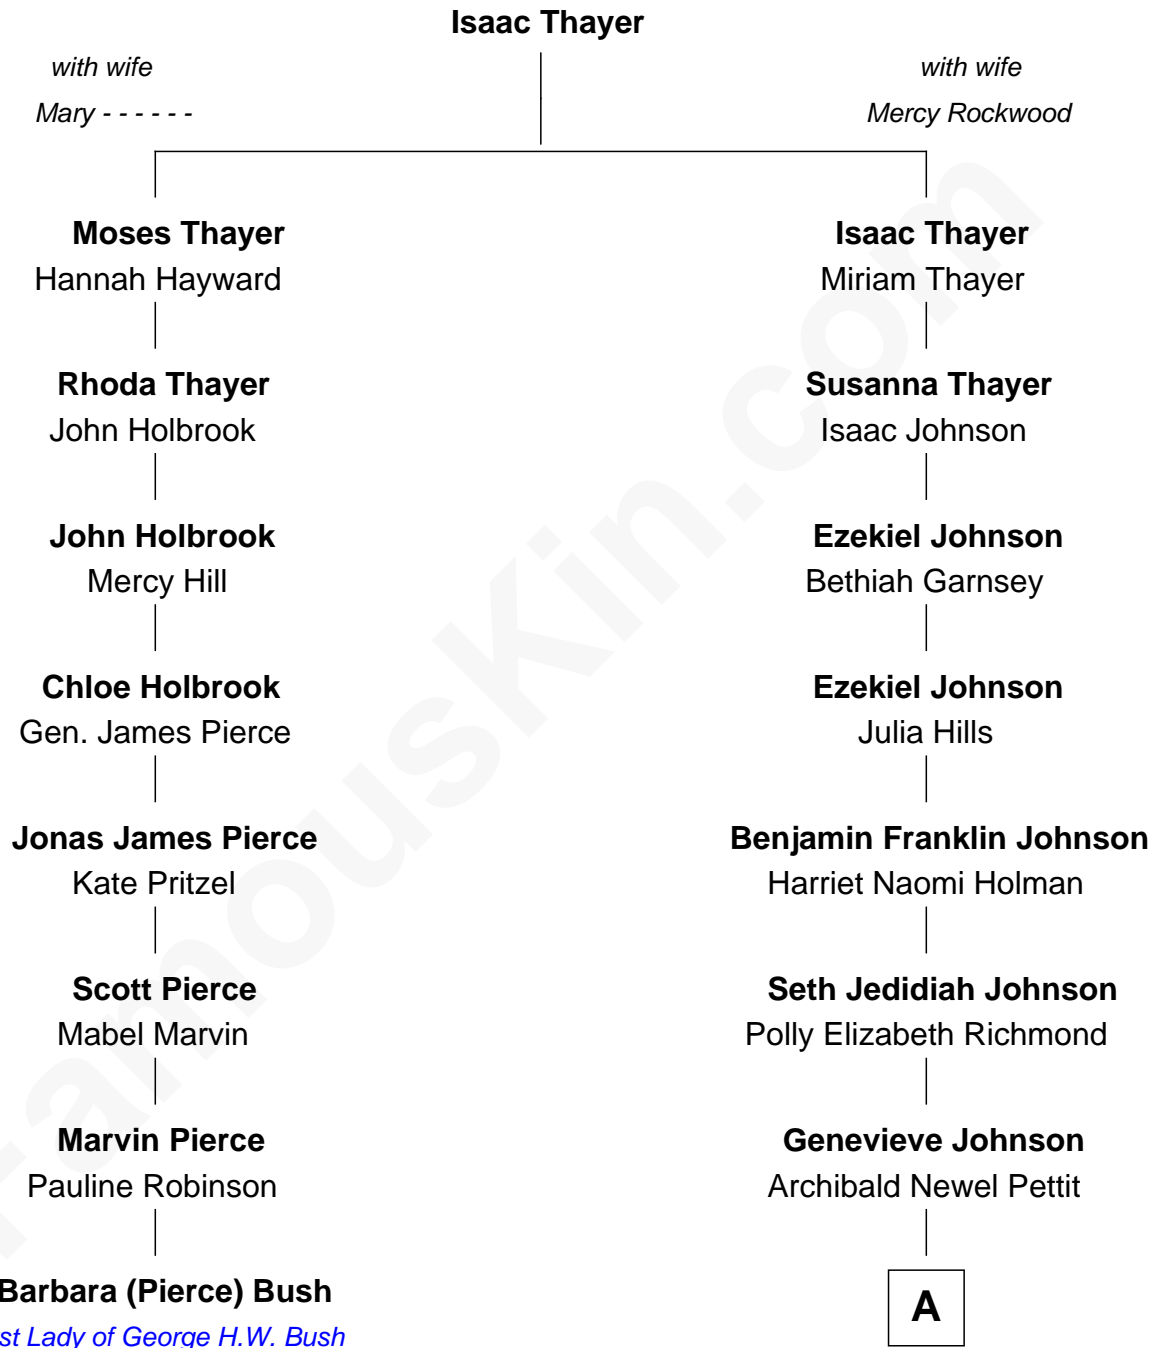

FamousKin.com

Relationship Chart of

Barbara (Pierce) Bush

First Lady of President George H.W. Bush

7th cousin 2 times removed of

Elizabeth Smart

Founder of Elizabeth Smart Foundation

A

Genevieve Pettit
Myron LeGrande Francom

Lois Ann Francom
Edward Sharp Smart

Elizabeth Smart
Child Safety Activist

FamousKin.com