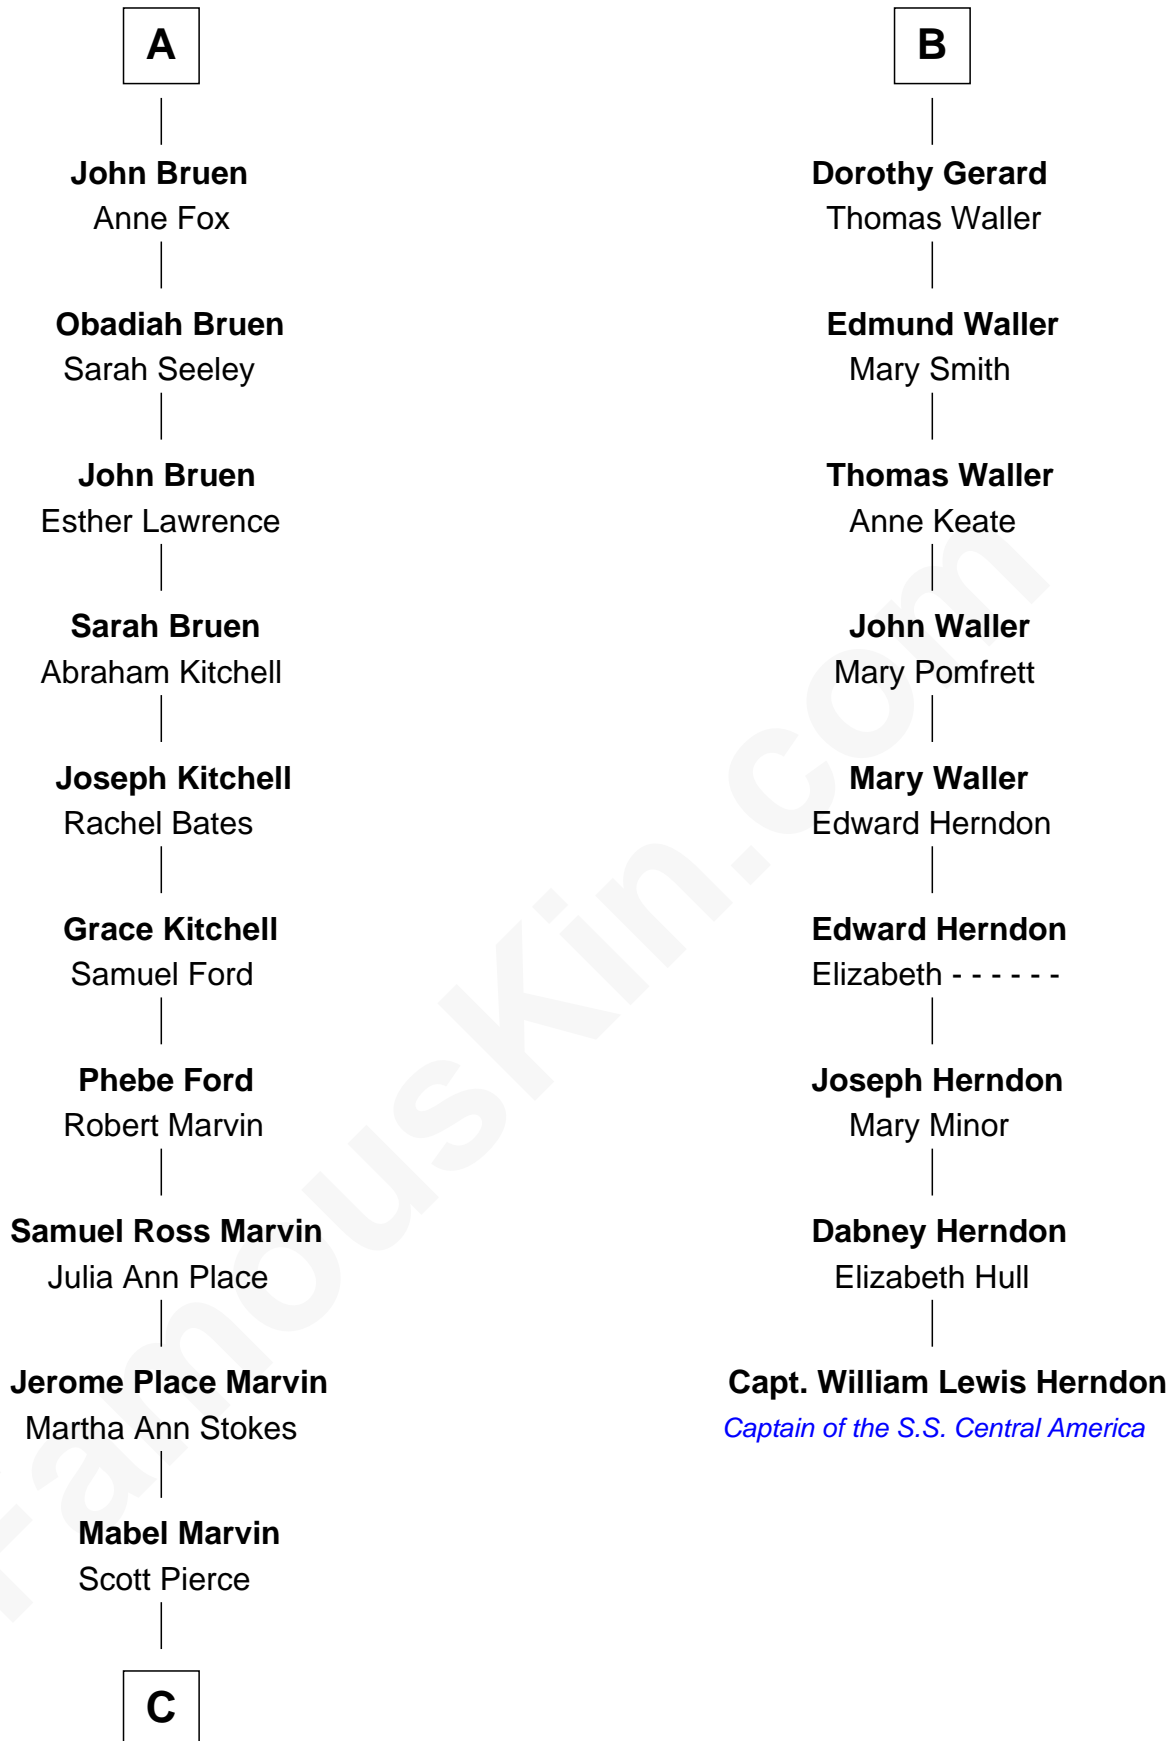

FamousKin.com

Relationship Chart of Barbara (Pierce) Bush

First Lady of President George H.W. Bush

15th cousin 3 times removed of

Capt. William Lewis Herndon

Captain of the ill fated S.S. Central America

William le Boteler
Elizabeth de Havering

Elizabeth Boteler

Sir Peter Dutton

Sir John Dutton

Margaret Savage

Maude Dutton

Sir William Booth

Sir George Booth

Katherine Montfort

Alice Plumpton

Sir William Boteler

Elizabeth Standish

Sir John Boteler

Isabel Harington

Elizabeth Boteler

Hamon Mascy

Margaret Mascy

John Holcroft

Margaret Holcroft

James Gerard

William Gerard

Dorothy Page

B

C

Marvin Pierce
Pauline Robinson