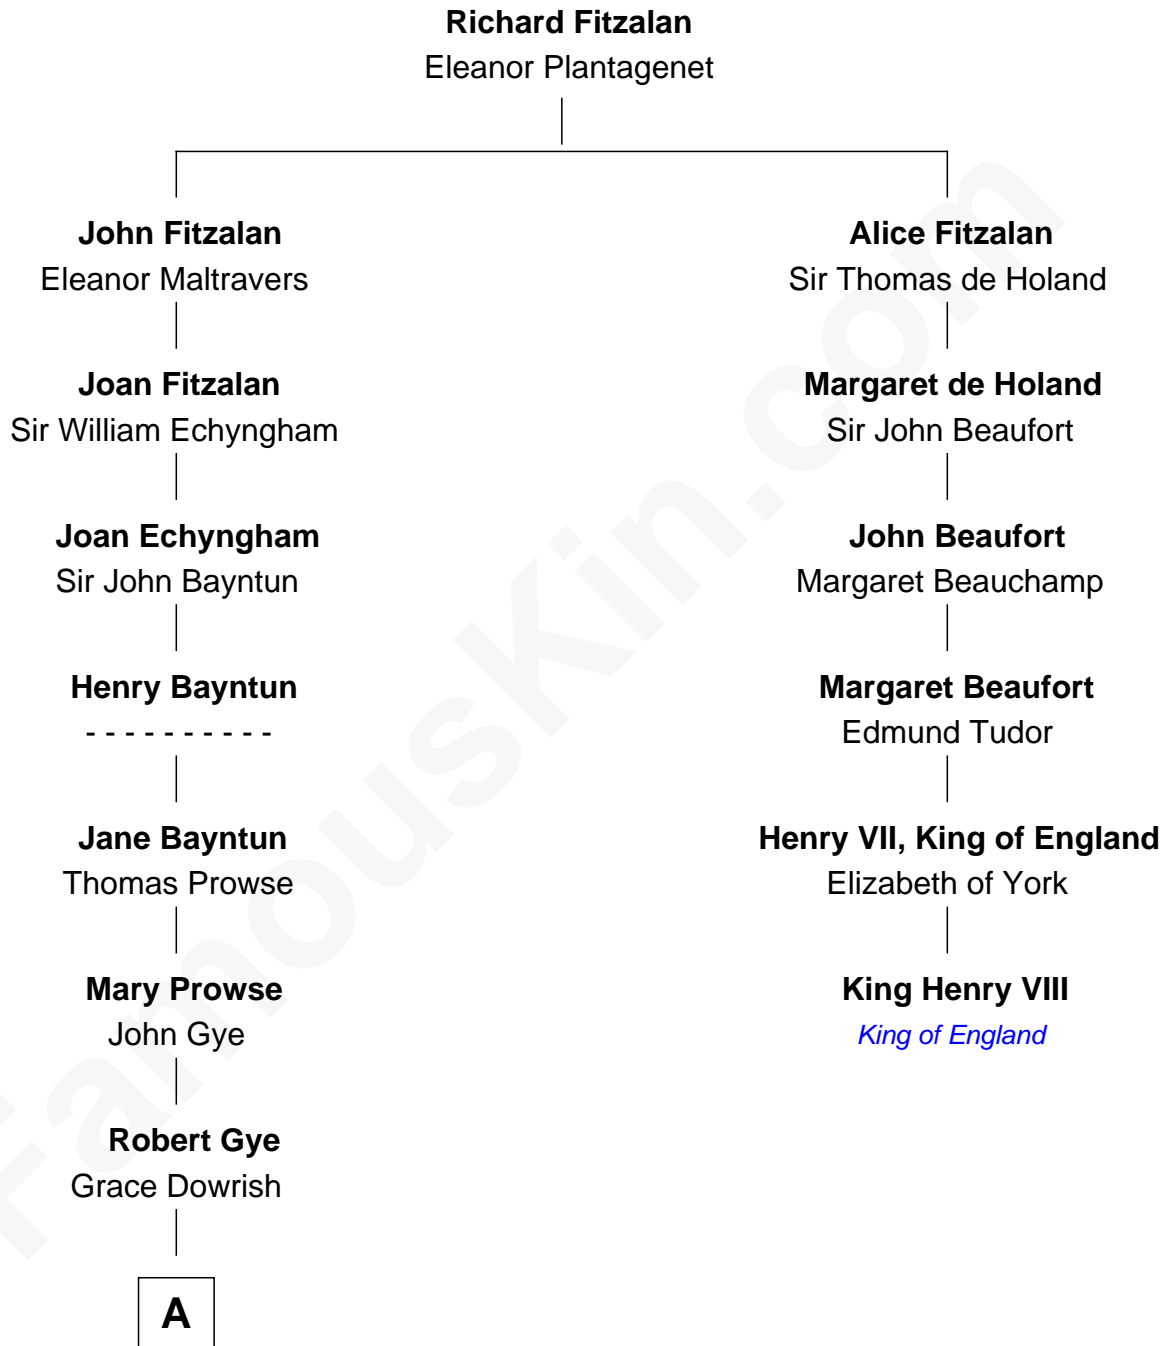

# FamousKin.com

## Relationship Chart of Barbara (Pierce) Bush

*First Lady of President George H.W. Bush*

5th cousin 13 times removed of

**King Henry VIII**  
*King of England*

**B**

—  
**Marvin Pierce**  
Pauline Robinson