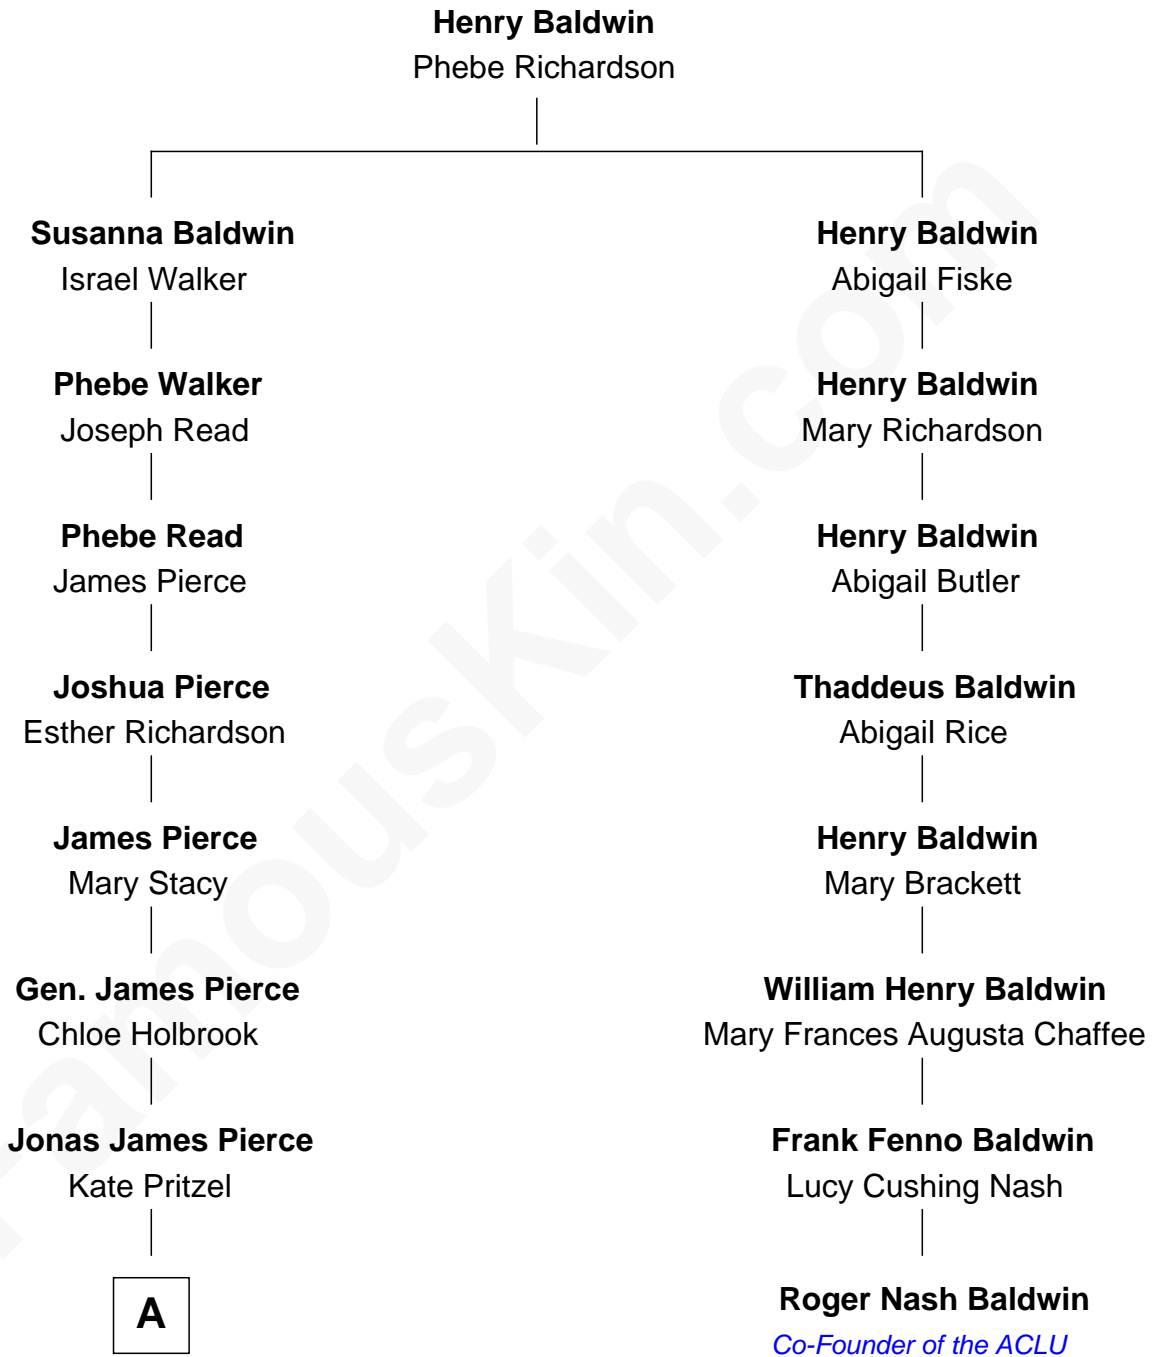

FamousKin.com

Relationship Chart of

Barbara (Pierce) Bush

First Lady of President George H.W. Bush

7th cousin 2 times removed of

Roger Nash Baldwin

Co-Founder of the ACLU

A

—
Scott Pierce
Mabel Marvin

—
Marvin Pierce
Pauline Robinson

—
Barbara (Pierce) Bush
First Lady of George H.W. Bush

FamousKin.com