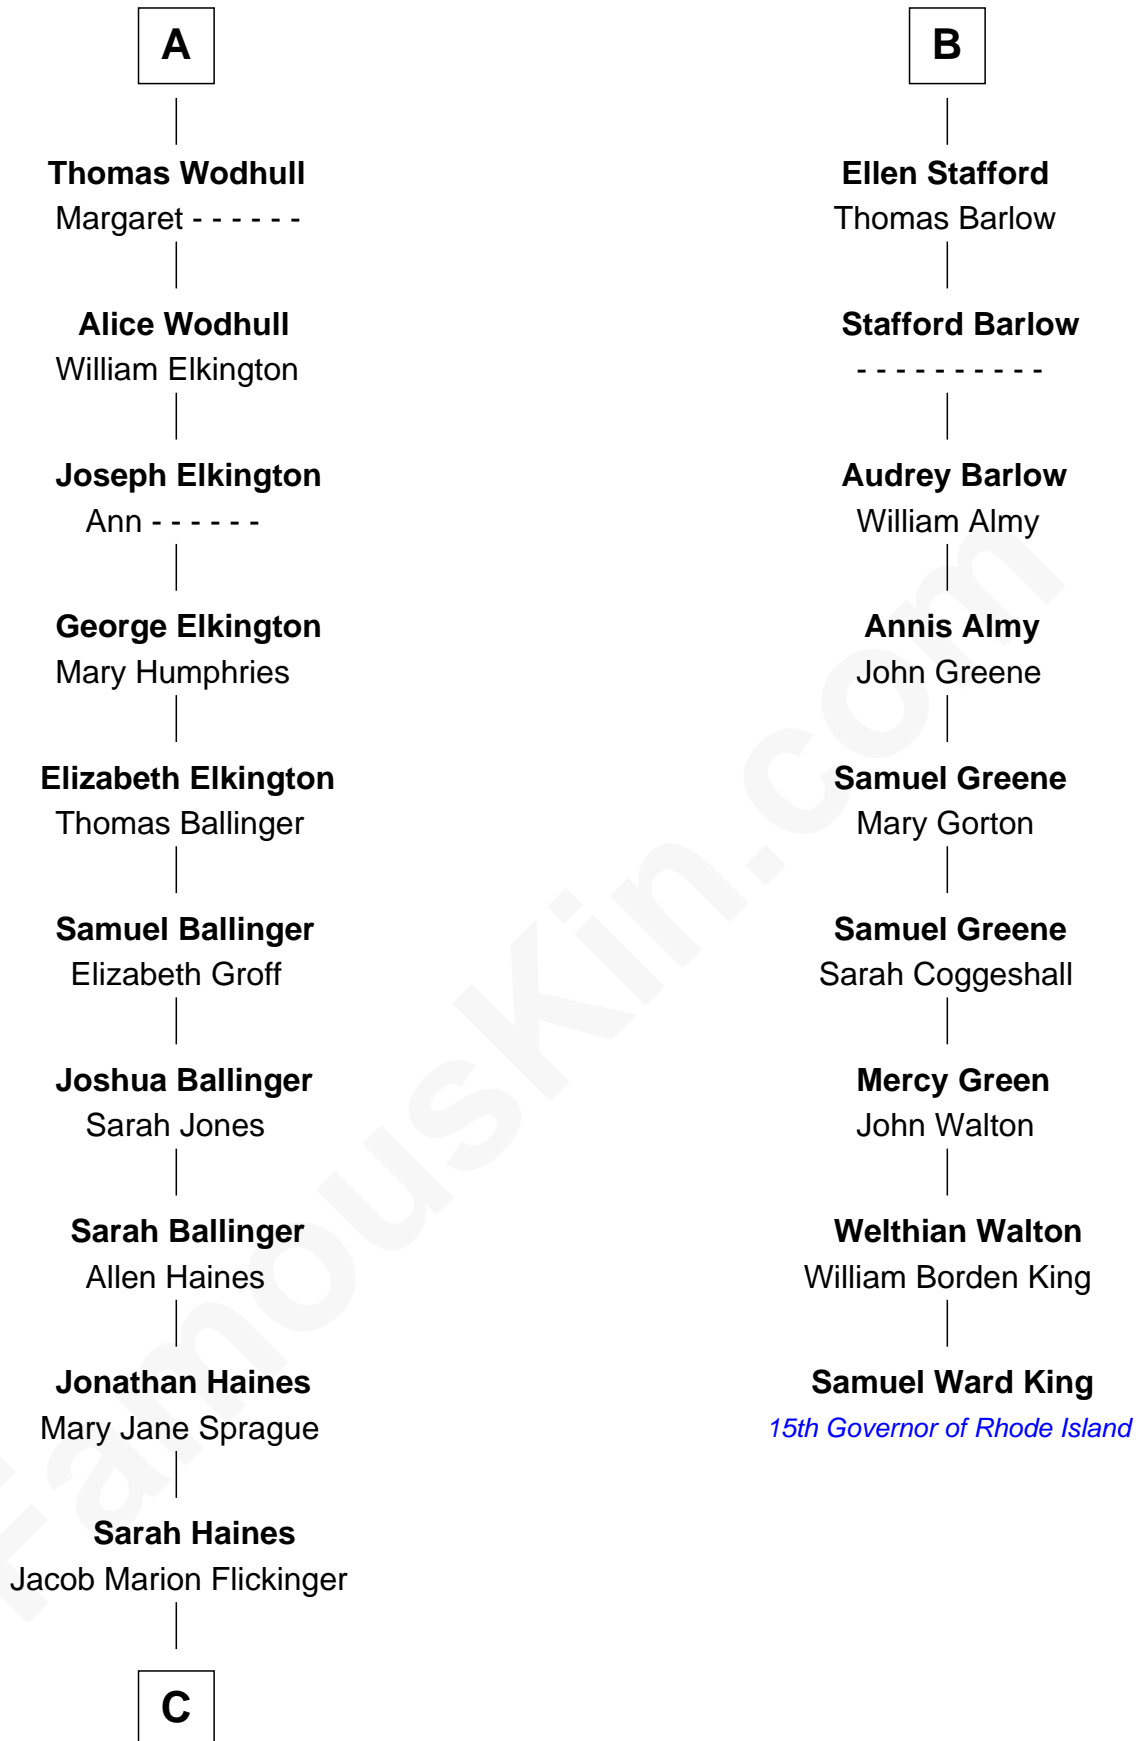

FamousKin.com
Relationship Chart of
Barbara (Pierce) Bush

First Lady of President George H.W. Bush

15th cousin 4 times removed of

Samuel Ward King

15th Governor of Rhode Island

C

—
Lulu Dell Flickinger
James Edgar Robinson

—
Pauline Robinson
Marvin Pierce

—
Barbara (Pierce) Bush
First Lady of George H.W. Bush

FamousKin.com