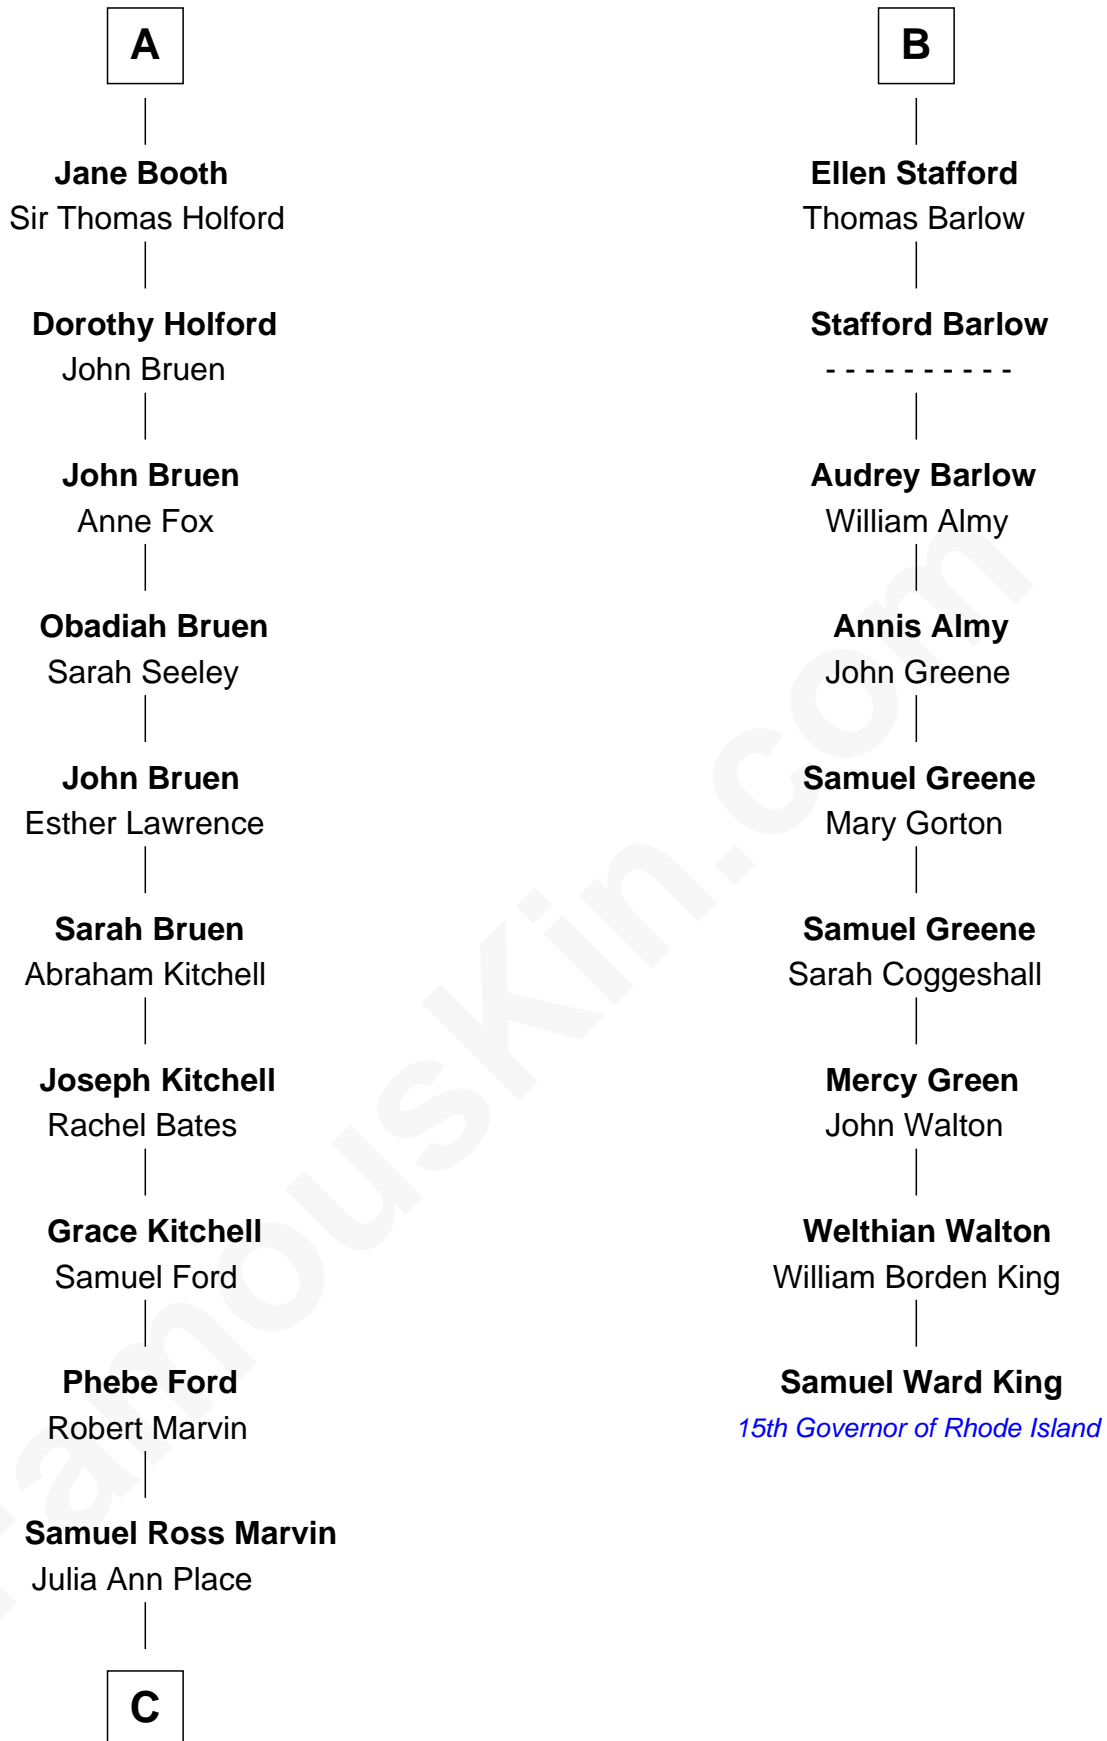

FamousKin.com

Relationship Chart of Barbara (Pierce) Bush

First Lady of President George H.W. Bush

15th cousin 5 times removed of

Samuel Ward King

15th Governor of Rhode Island

C

Jerome Place Marvin

Martha Ann Stokes

Mabel Marvin

Scott Pierce

Marvin Pierce

Pauline Robinson

Barbara (Pierce) Bush

First Lady of George H.W. Bush

FamousKin.com