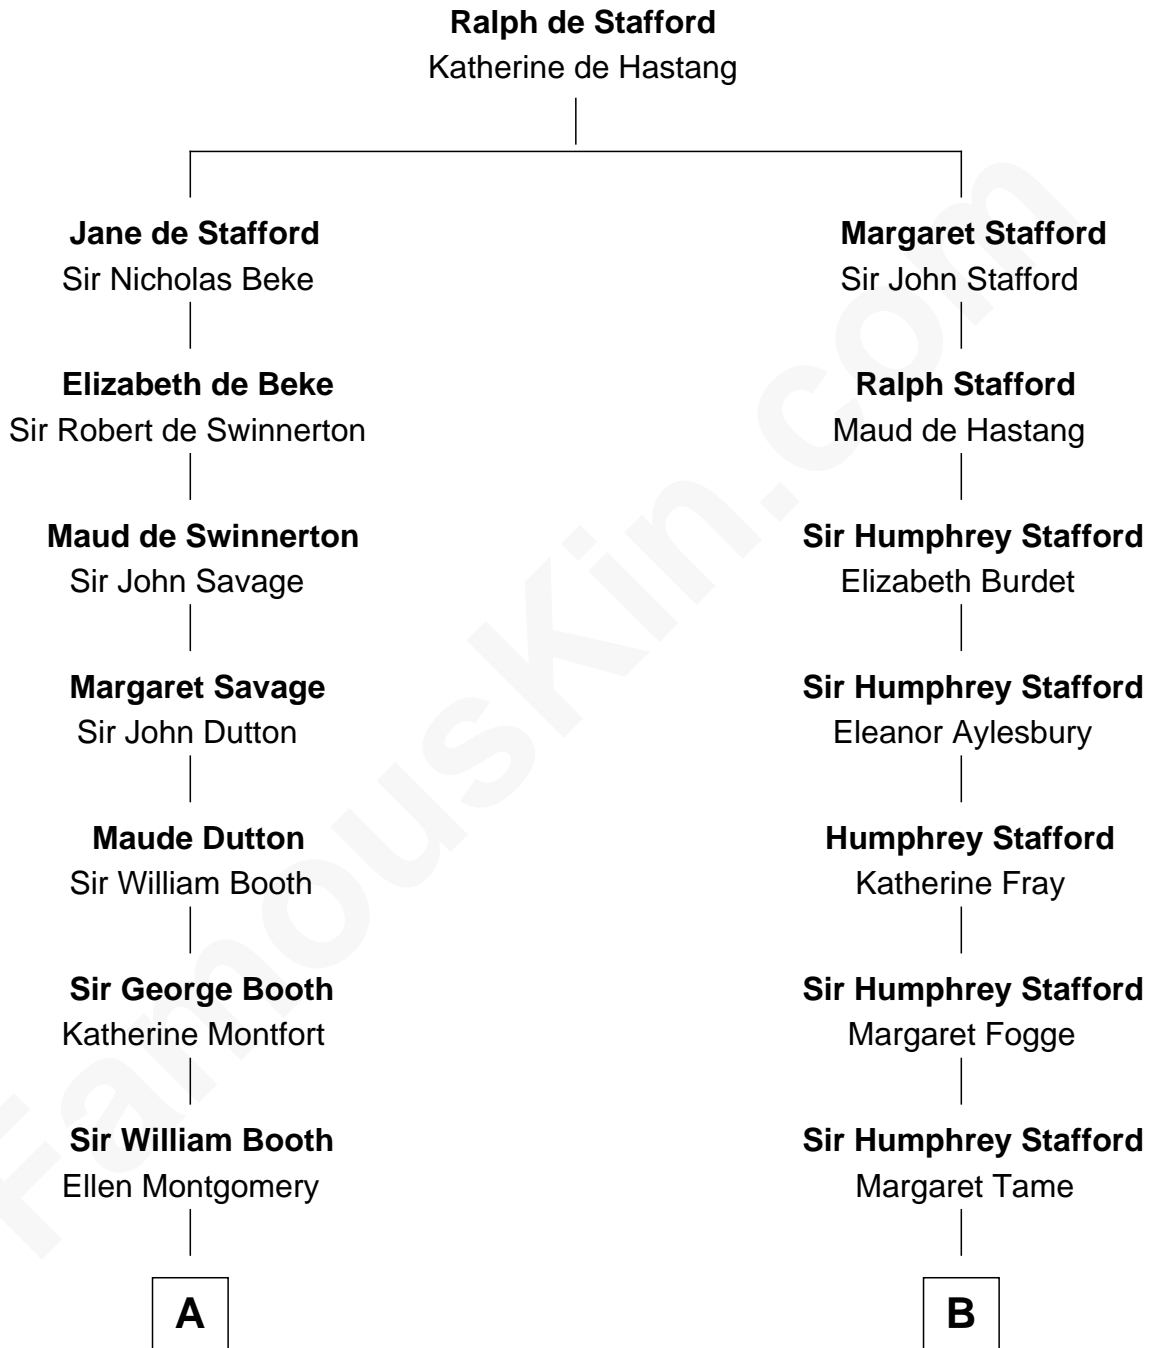

FamousKin.com

Relationship Chart of Barbara (Pierce) Bush

First Lady of President George H.W. Bush

15th cousin 5 times removed of

Samuel Ward King

15th Governor of Rhode Island

C

Jerome Place Marvin

Martha Ann Stokes

Mabel Marvin

Scott Pierce

Marvin Pierce

Pauline Robinson

Barbara (Pierce) Bush

First Lady of George H.W. Bush

FamousKin.com