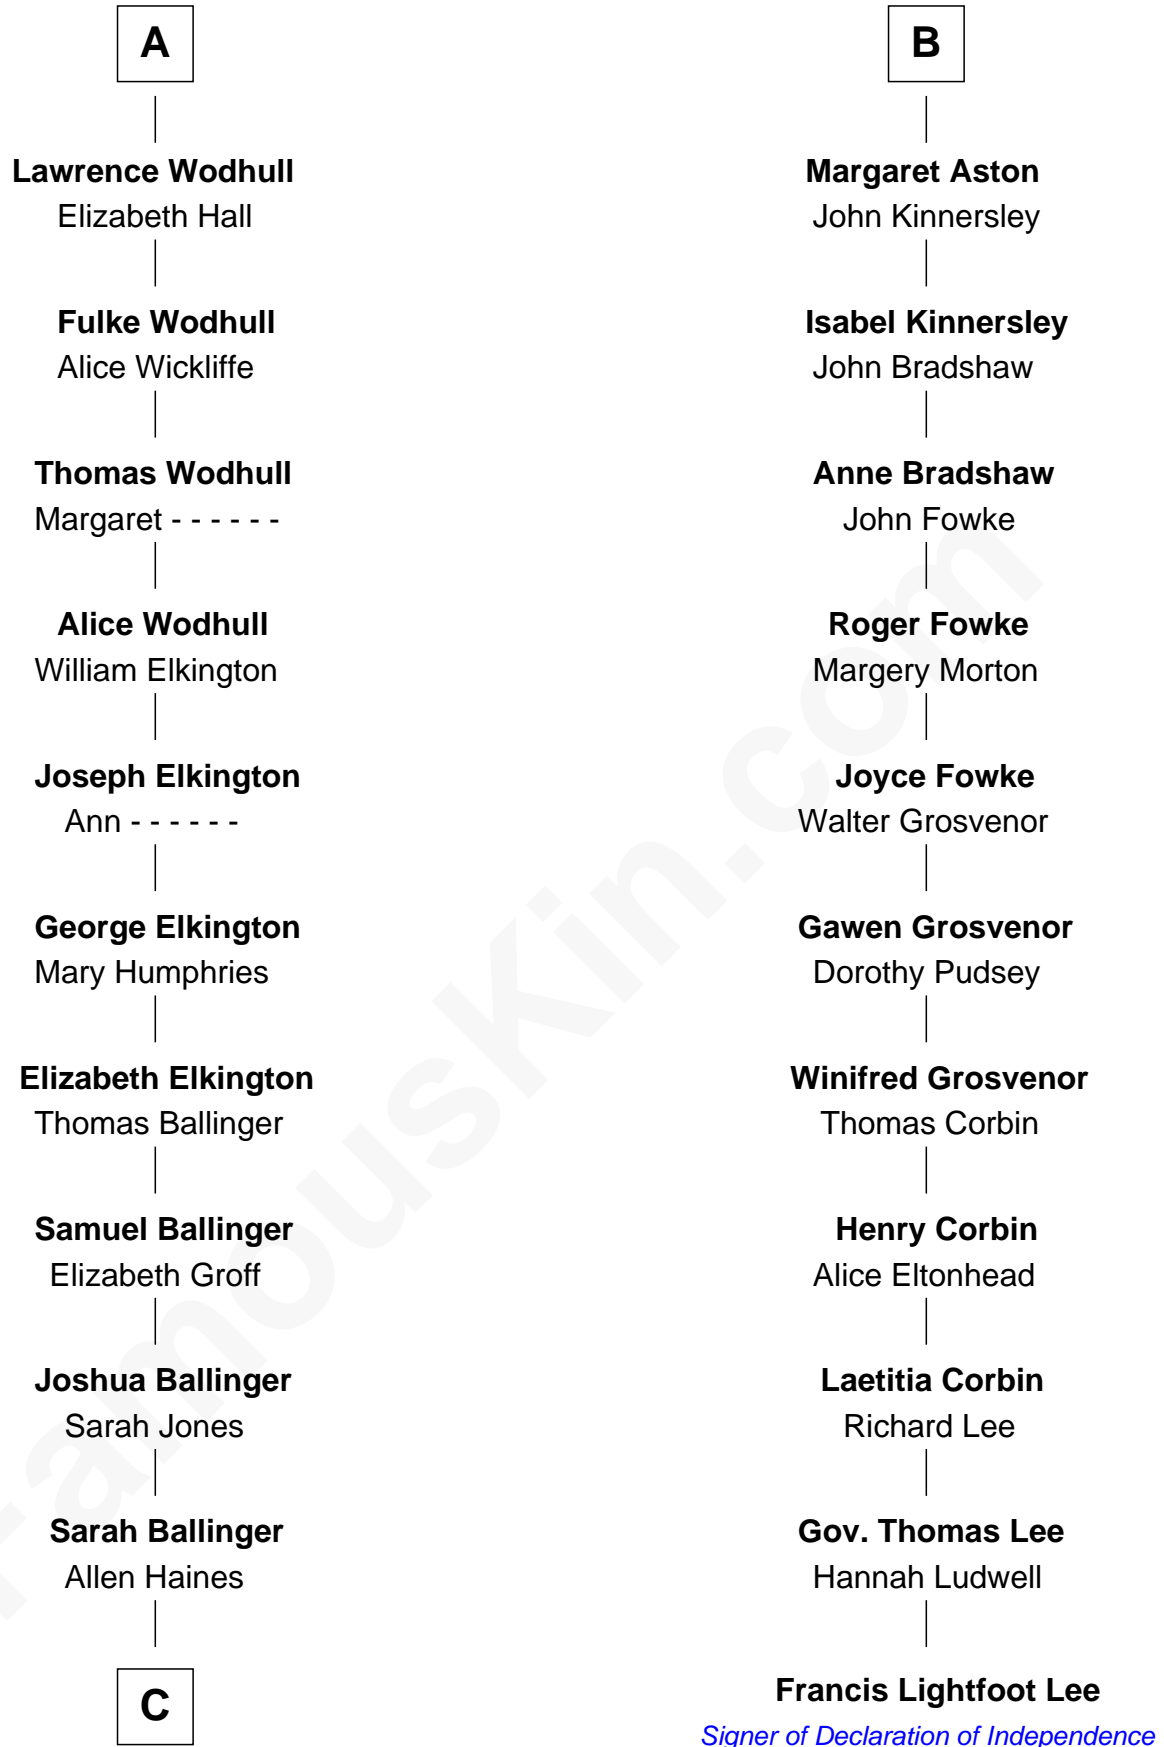

FamousKin.com

Relationship Chart of

Barbara (Pierce) Bush

First Lady of President George H.W. Bush

17th cousin 4 times removed of

Francis Lightfoot Lee

Signer of the Declaration of Independence

John de Botetourte

Maud FitzThomas

Ada de Botetourte
Sir John de St. Philibert

Maud de St. Philibert
Sir Warin Trussell

Sir Laurence Trussell
Matilda de Charnells

Sir William Trussell
Margery Ludlow

Isabel Trussell
Thomas Wodhull

John Wodhull
Joan Etwell

Fulk Wodhull
Anne Newenham

A

Thomas de Botetourte

Joan de Somery

John de Botetourte
Joyce la Zouche de Mortimer

Joyce de Botetourte
Sir Baldwin Freville

Sir Baldwin Freville
Maude le Scrope

Joyce Freville
Sir Roger Aston

Sir Robert Aston
Isabel Brereton

John Aston
Elizabeth Delves

B

C

Jonathan Haines
Mary Jane Sprague

Sarah Haines
Jacob Marion Flickinger

Lulu Dell Flickinger
James Edgar Robinson