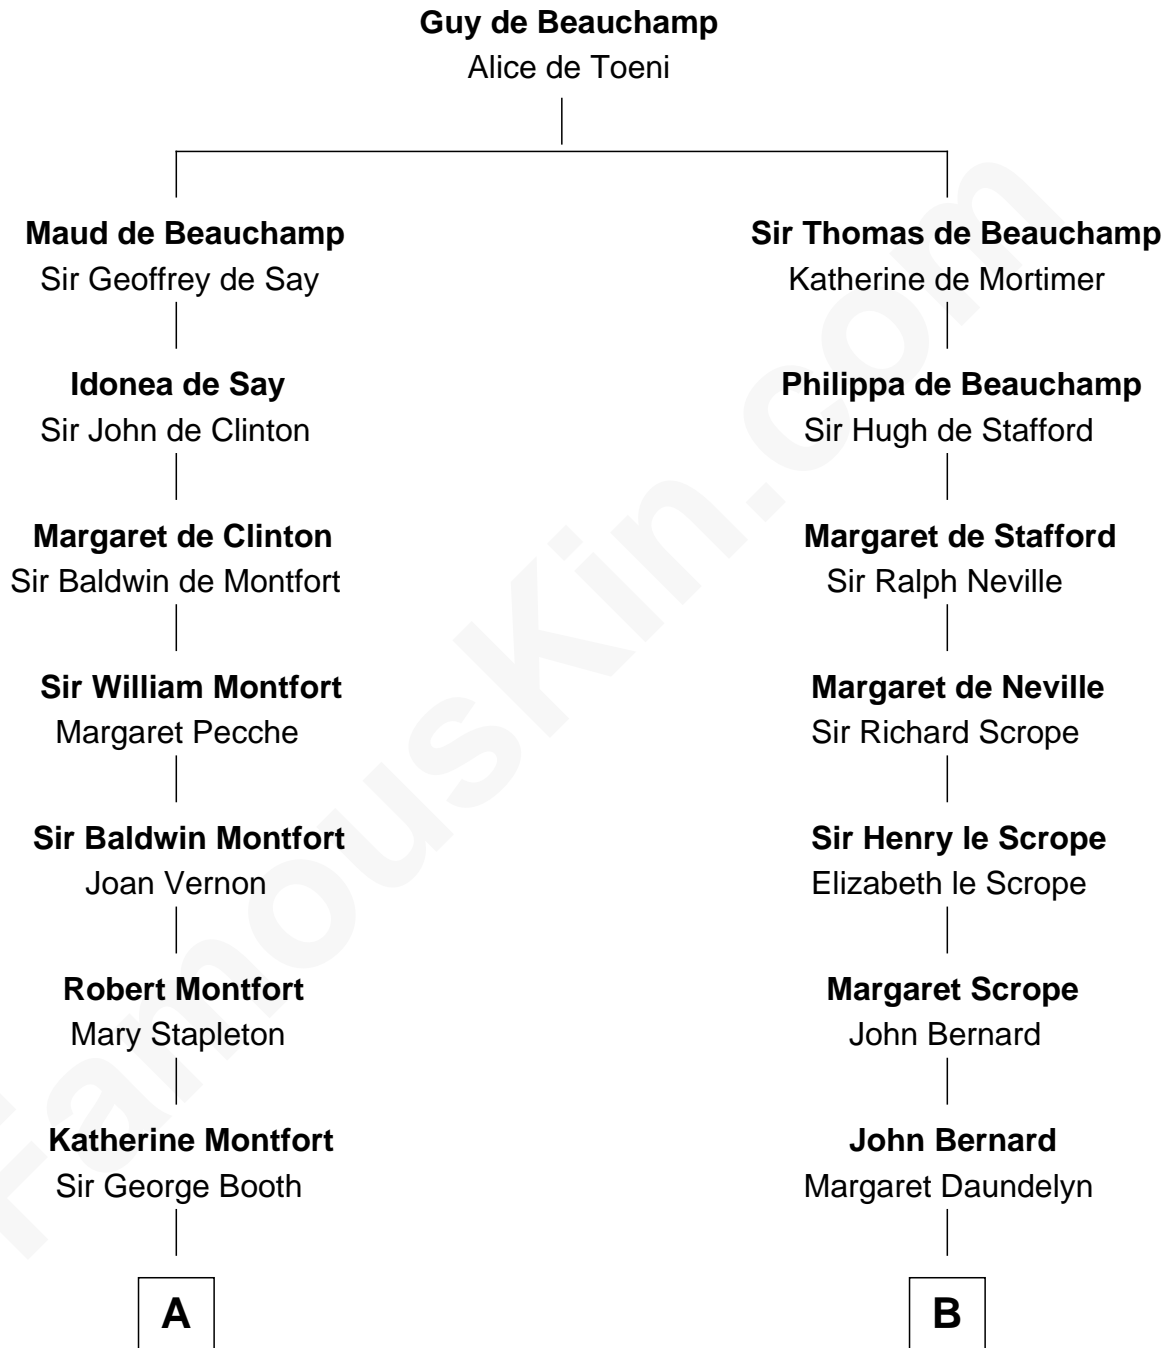

FamousKin.com

Relationship Chart of Barbara (Pierce) Bush

First Lady of President George H.W. Bush

14th cousin 7 times removed of

Francis Lightfoot Lee

Signer of the Declaration of Independence

C

—
Samuel Ross Marvin

Julia Ann Place

—
Jerome Place Marvin

Martha Ann Stokes

—
Mabel Marvin

Scott Pierce

—
Marvin Pierce

Pauline Robinson

—
Barbara (Pierce) Bush

First Lady of George H.W. Bush