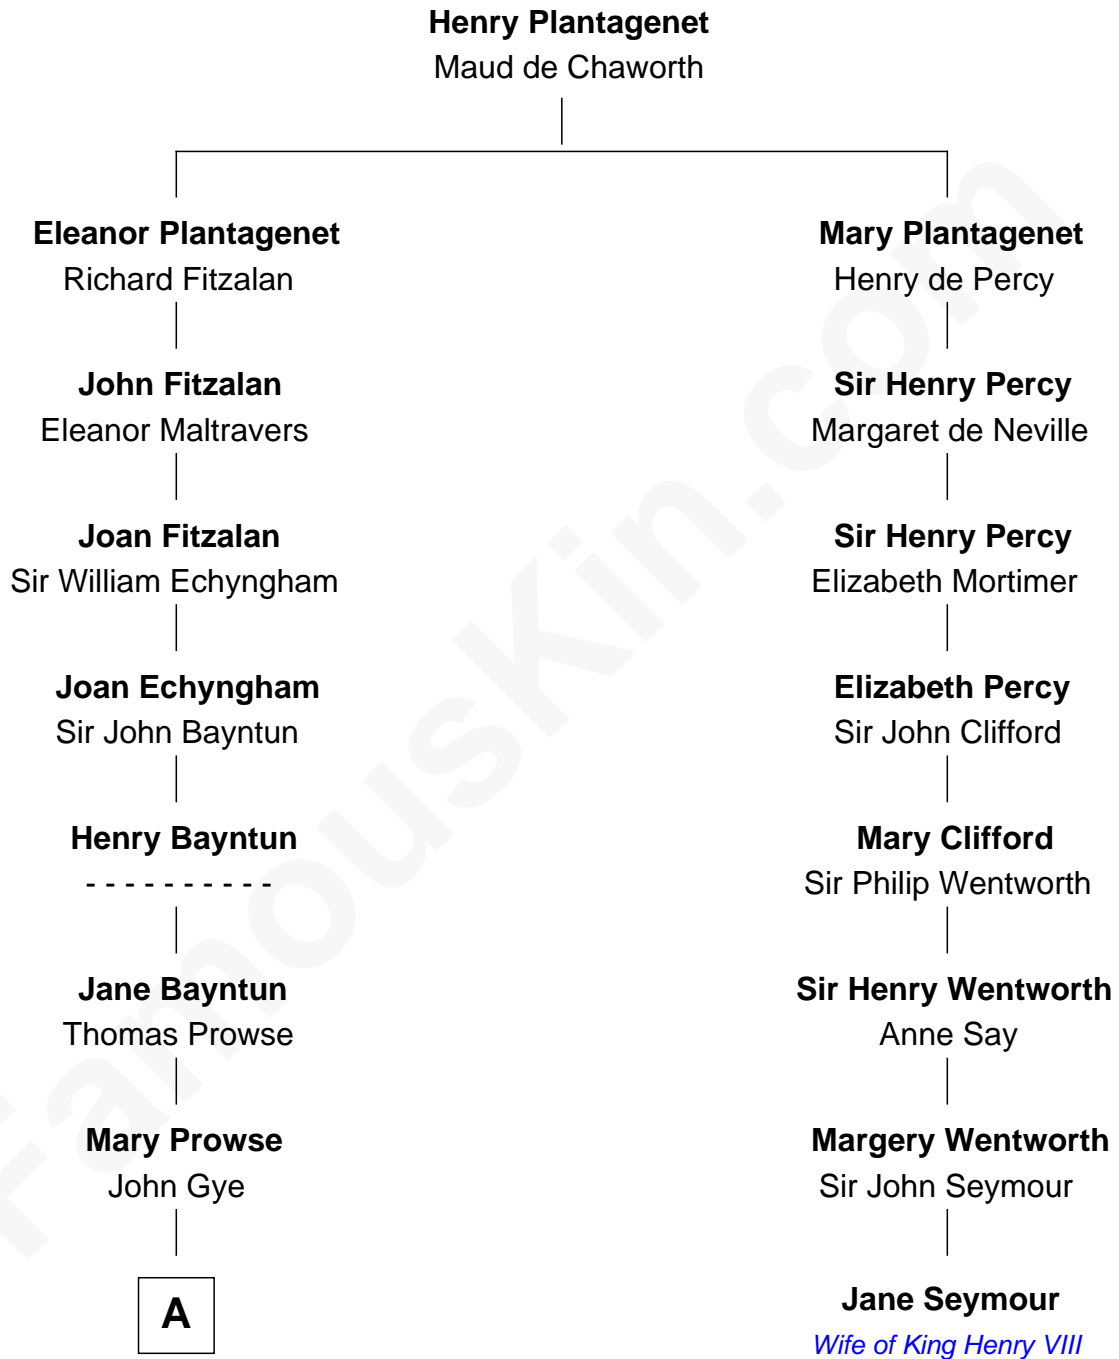

FamousKin.com

Relationship Chart of Barbara (Pierce) Bush

First Lady of President George H.W. Bush

7th cousin 12 times removed of

Jane Seymour

3rd Wife of King Henry VIII

A

Robert Gye
Grace Dowrish

Mary Gye
Rev. John Maverick

Elias Maverick
Anna Harris

Abigail Maverick
Matthew Clark

Mary Clark
John Stacy

Nymphas Stacy
Hannah Littlehale

Philemon Stacy
Mary Rand

Mary Stacy
James Pierce

Gen. James Pierce
Chloe Holbrook