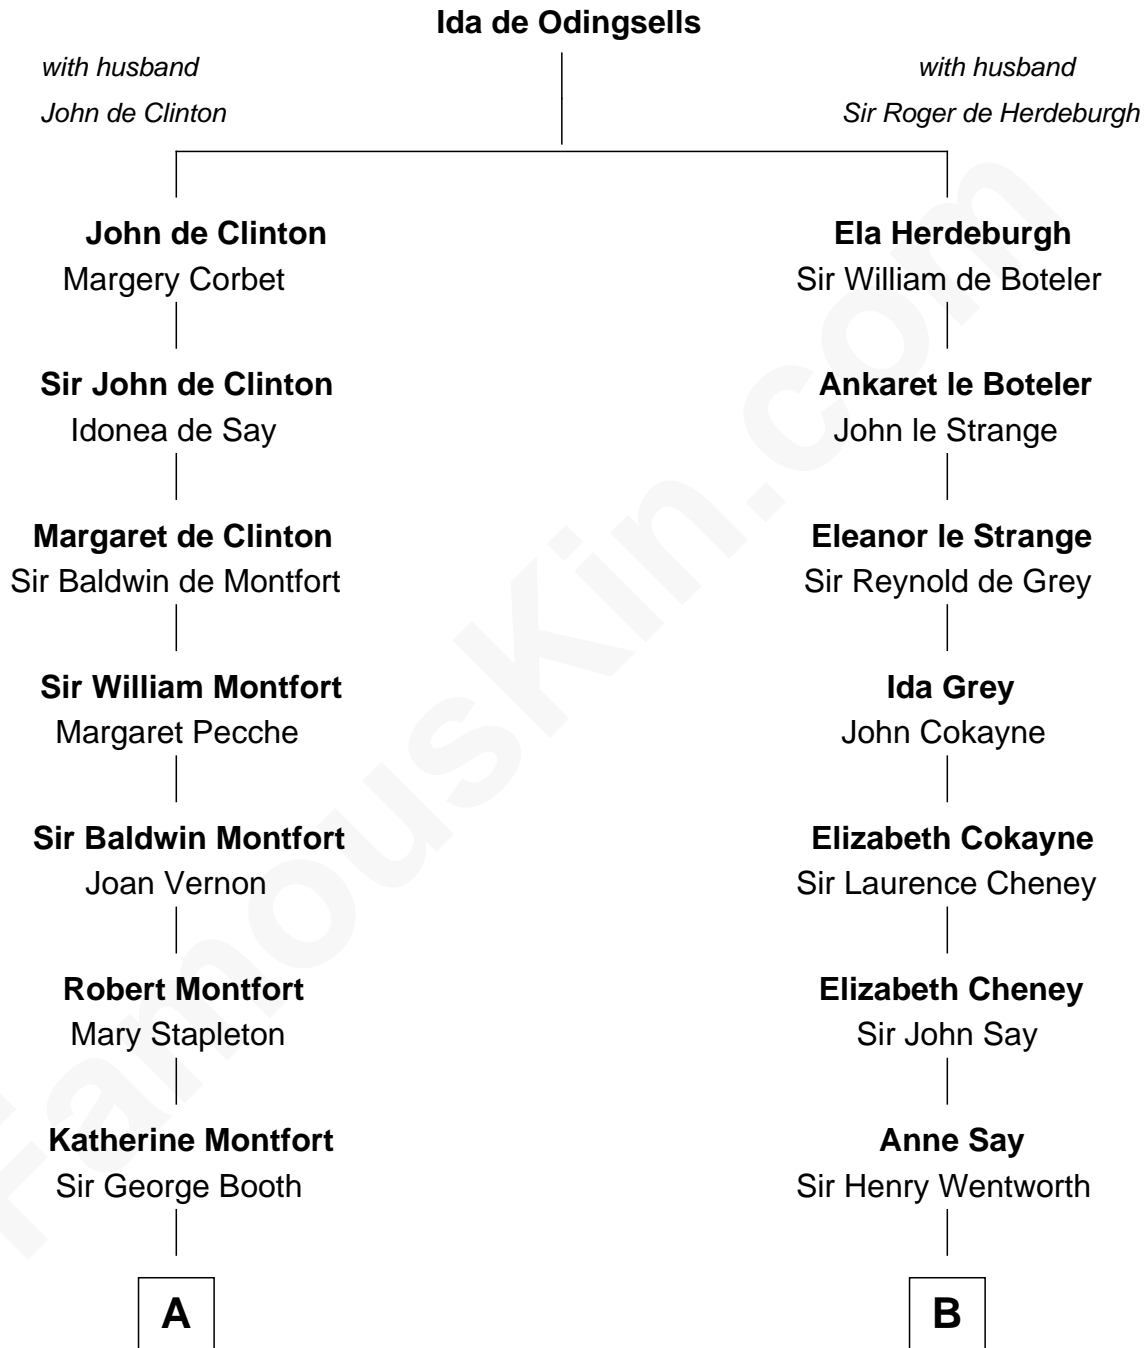

FamousKin.com

Relationship Chart of

Barbara (Pierce) Bush

First Lady of President George H.W. Bush

8th cousin 13 times removed of

Jane Seymour

3rd Wife of King Henry VIII

C

—
Samuel Ross Marvin

Julia Ann Place

—
Jerome Place Marvin

Martha Ann Stokes

—
Mabel Marvin

Scott Pierce

—
Marvin Pierce

Pauline Robinson

—
Barbara (Pierce) Bush

First Lady of George H.W. Bush

FamousKin.com