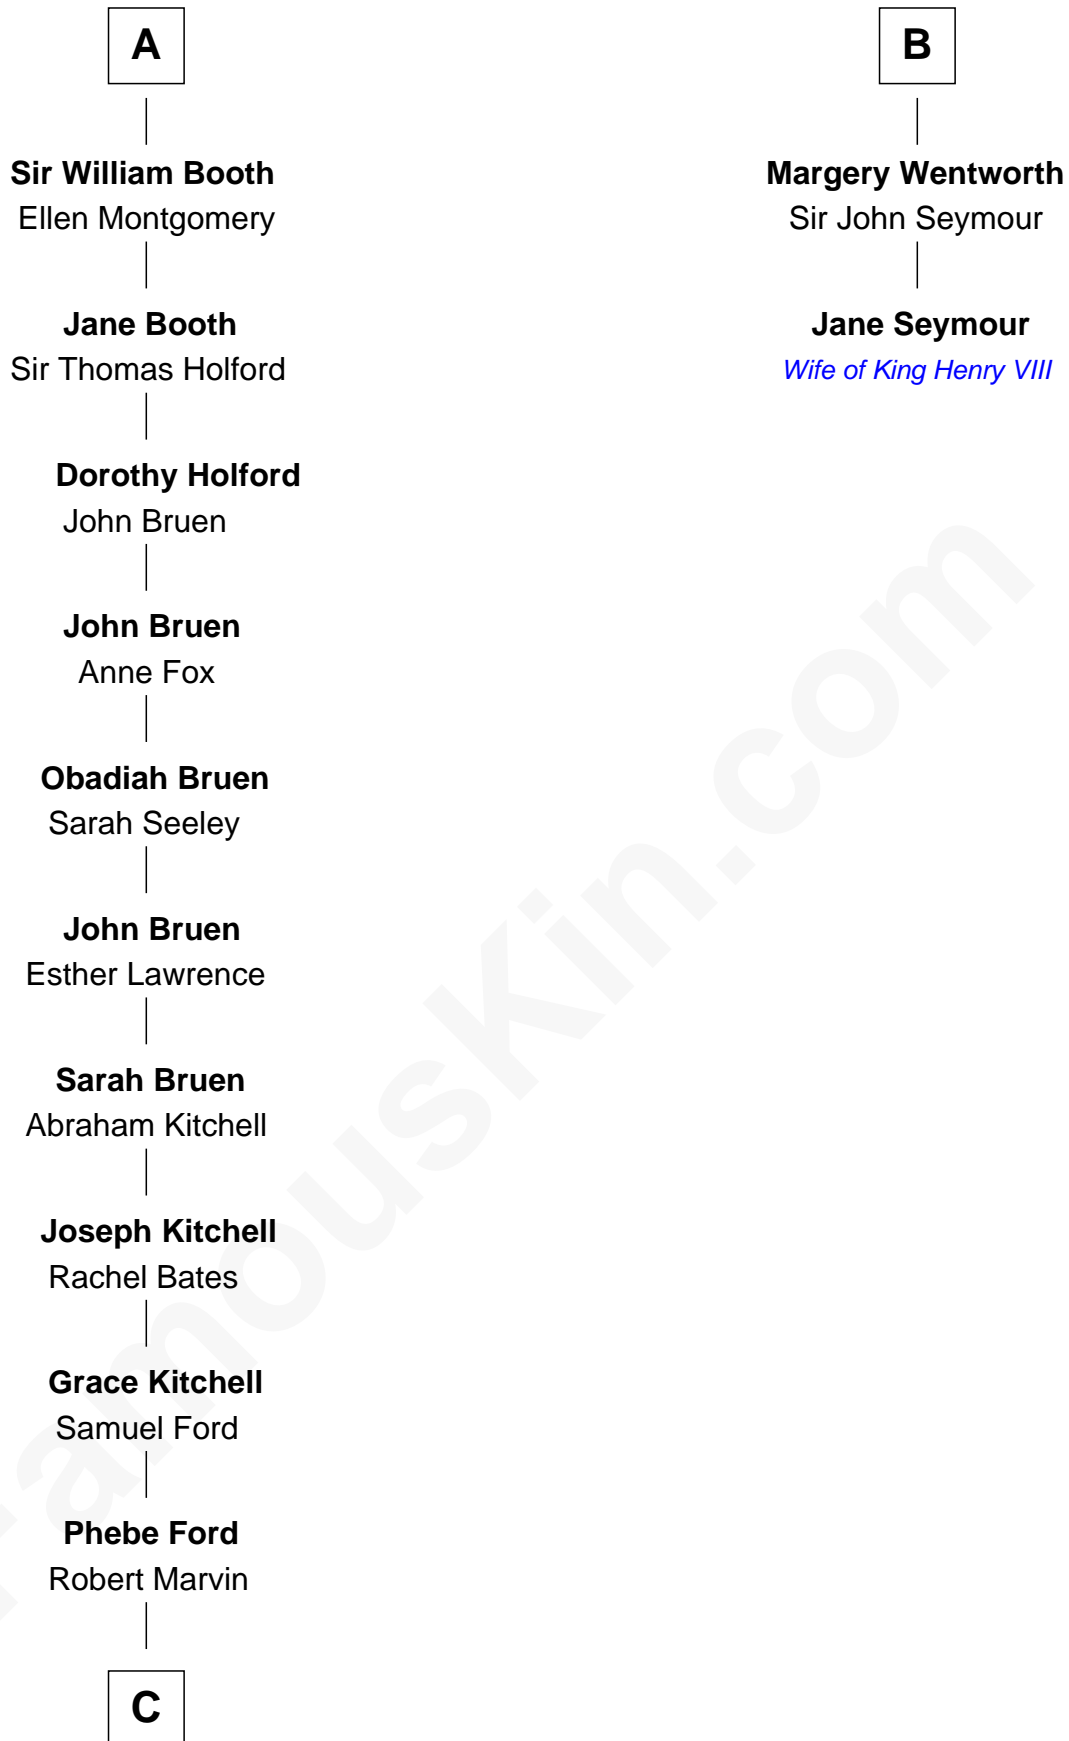

FamousKin.com

Relationship Chart of

Barbara (Pierce) Bush

First Lady of President George H.W. Bush

8th cousin 13 times removed of

Jane Seymour

3rd Wife of King Henry VIII

C

—
Samuel Ross Marvin

Julia Ann Place

—
Jerome Place Marvin

Martha Ann Stokes

—
Mabel Marvin

Scott Pierce

—
Marvin Pierce

Pauline Robinson

—
Barbara (Pierce) Bush

First Lady of George H.W. Bush

FamousKin.com