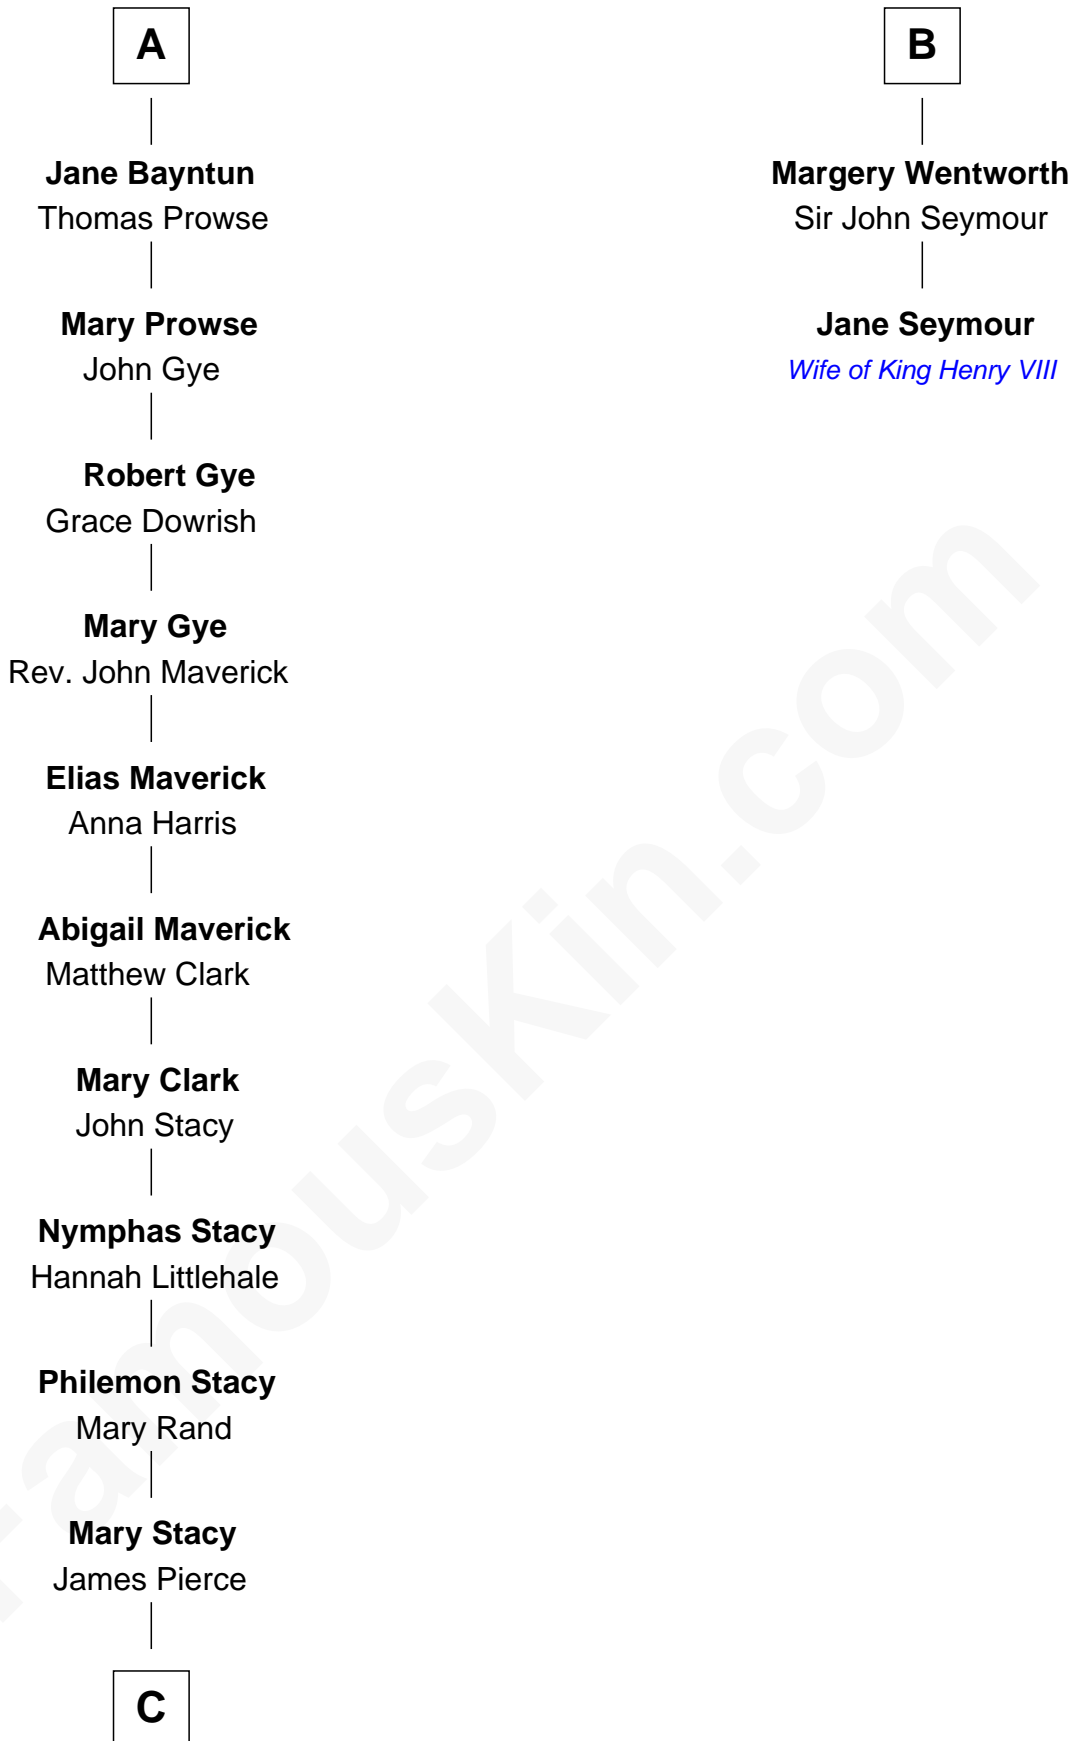

FamousKin.com

Relationship Chart of Barbara (Pierce) Bush

First Lady of President George H.W. Bush

8th cousin 13 times removed of

Jane Seymour

3rd Wife of King Henry VIII

C

—
Gen. James Pierce

Chloe Holbrook

—
Jonas James Pierce

Kate Pritzel

—
Scott Pierce

Mabel Marvin

—
Marvin Pierce

Pauline Robinson

—
Barbara (Pierce) Bush