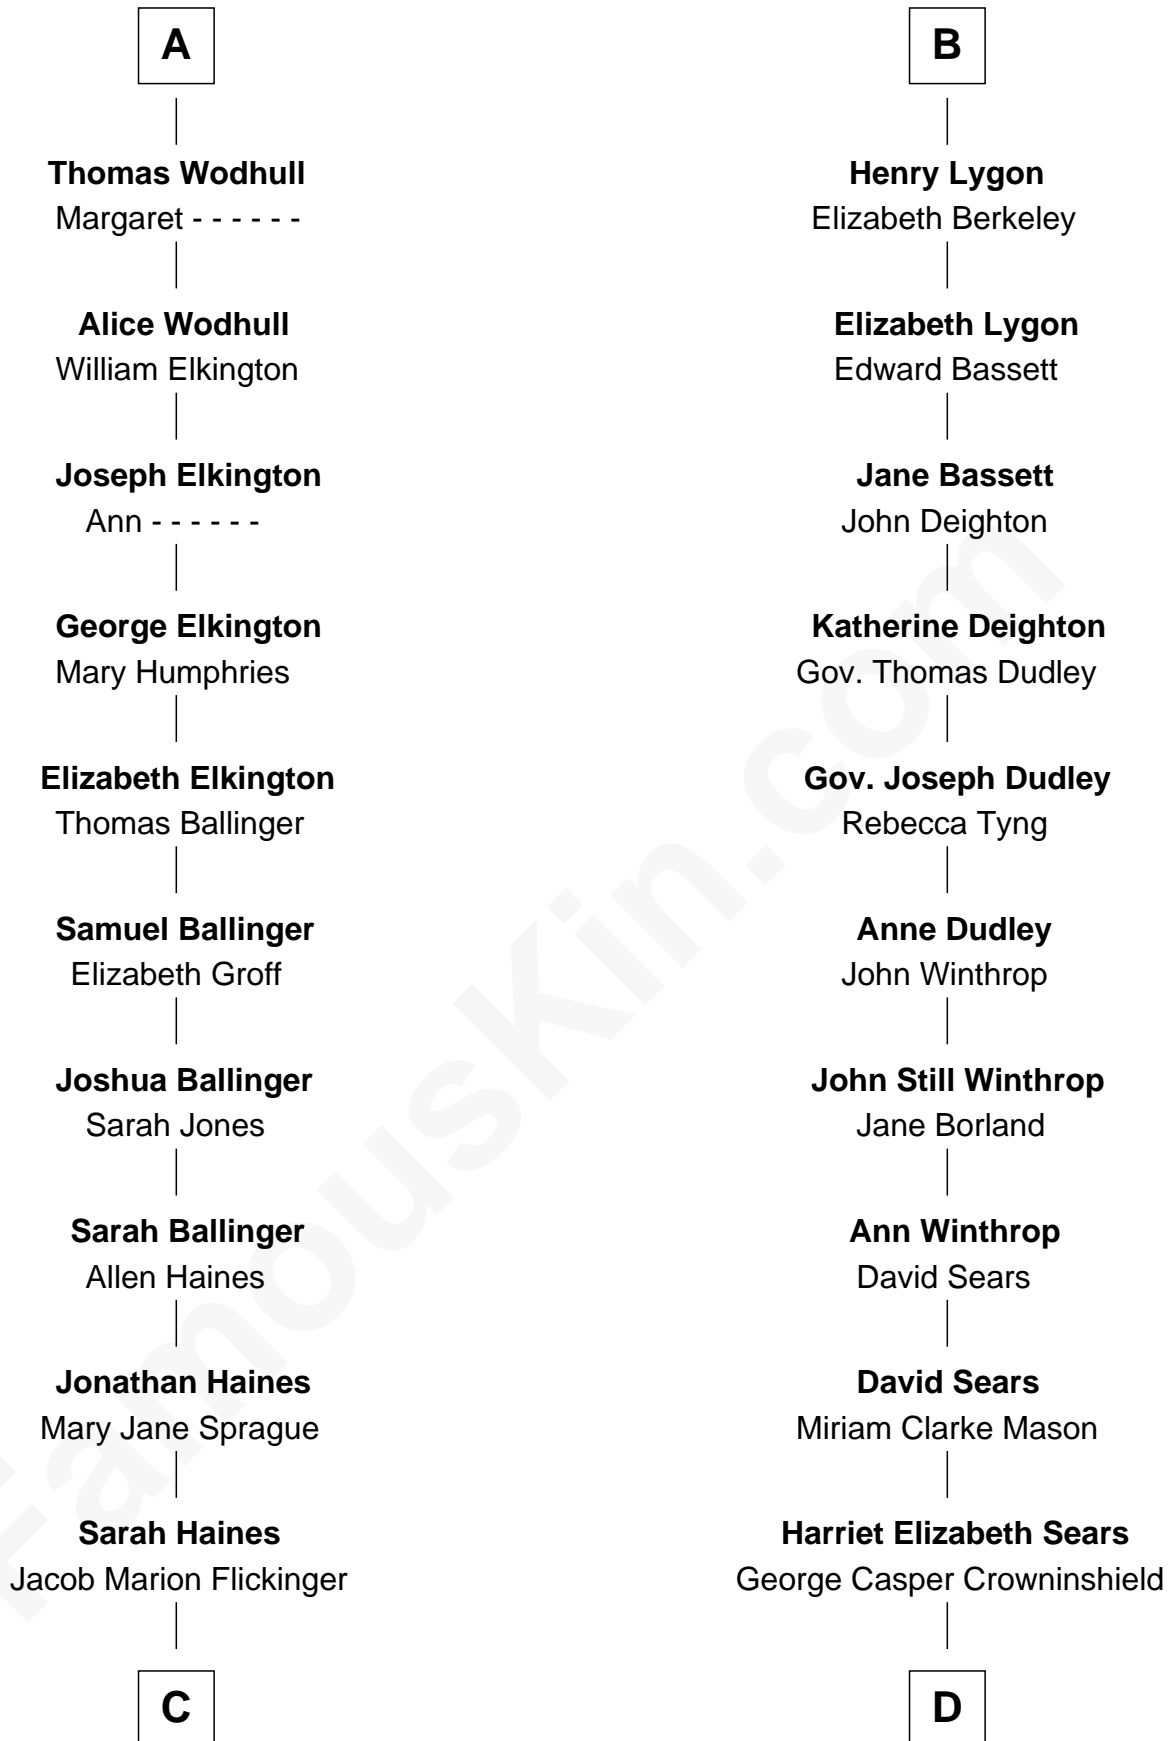

FamousKin.com

Relationship Chart of Barbara (Pierce) Bush

First Lady of President George H.W. Bush

19th cousin 1 time removed of

John Adams Morgan

1952 Olympic Sailing Gold Medalist

C

Lulu Dell Flickinger
James Edgar Robinson

Pauline Robinson
Marvin Pierce

Barbara (Pierce) Bush
First Lady of George H.W. Bush

D

Frances Cadwallader Crowninshield
John Quincy Adams

Charles Francis Adams
Frances Lovering

Catherine Frances Lovering Adams
Henry Sturgis Morgan