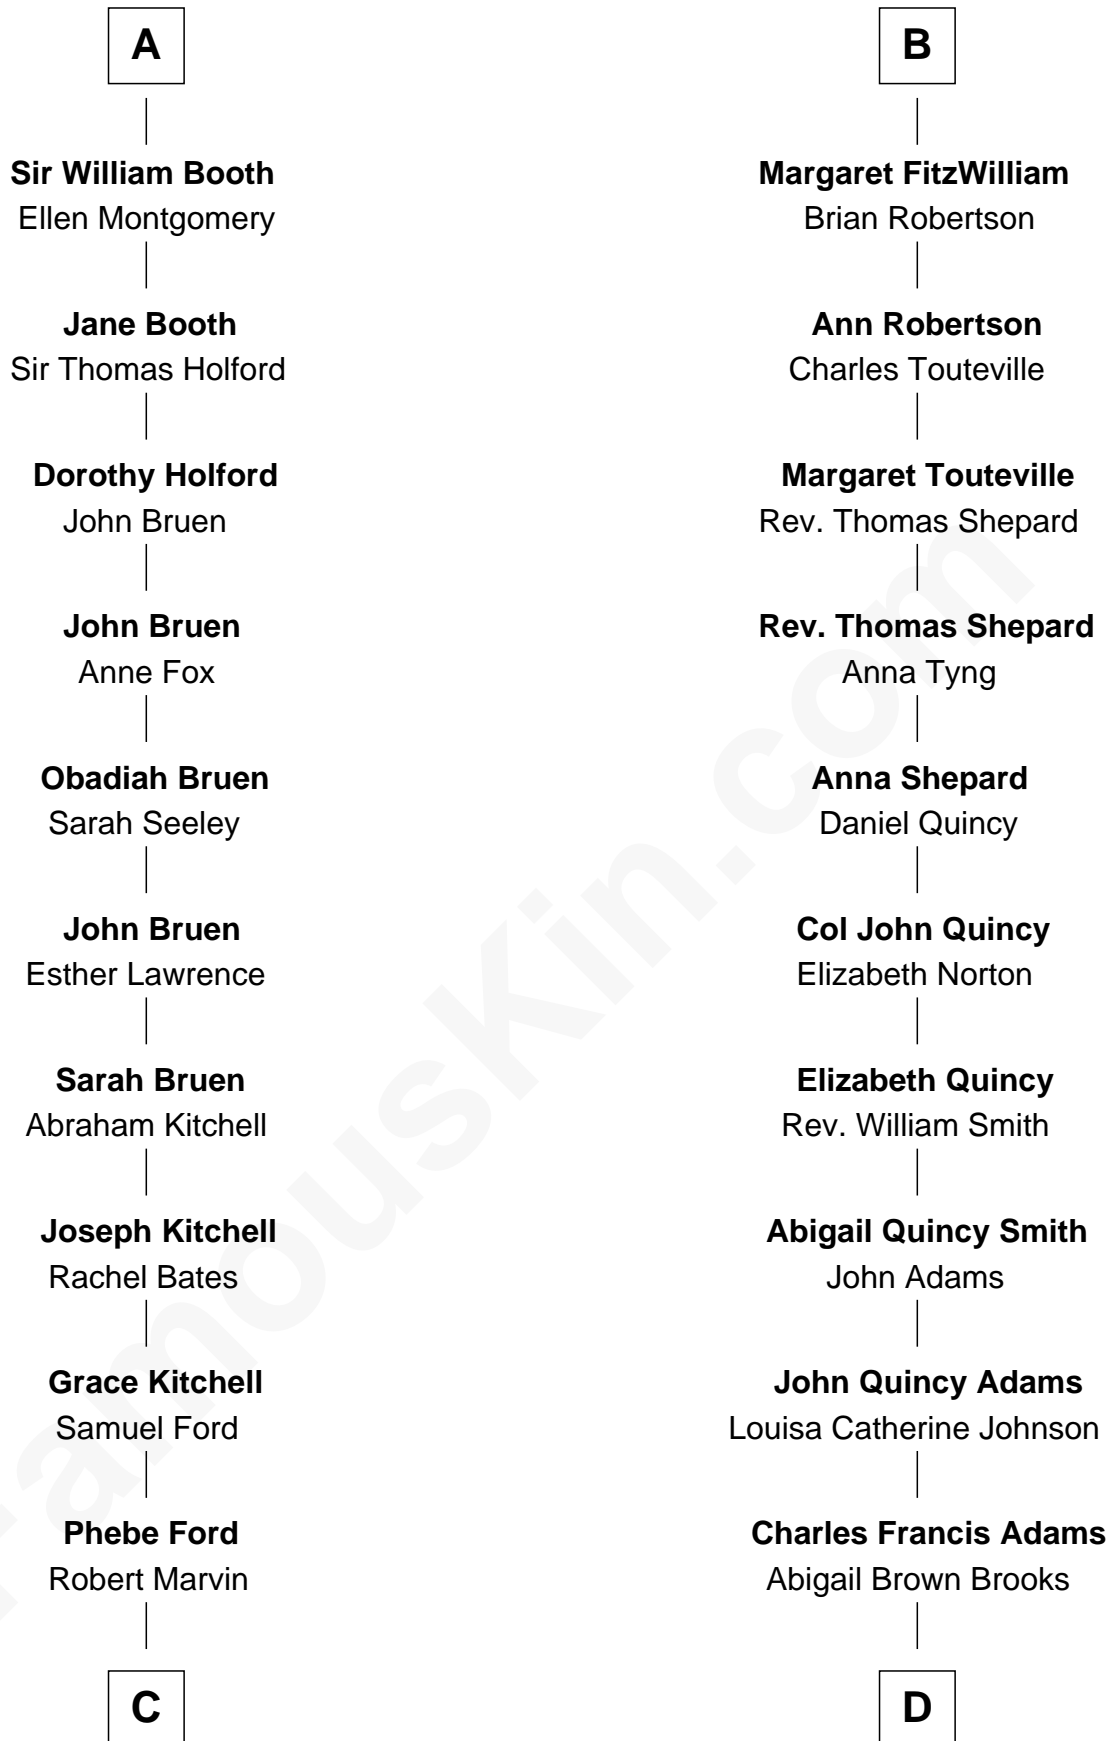

FamousKin.com

Relationship Chart of Barbara (Pierce) Bush

First Lady of President George H.W. Bush

20th cousin 1 time removed of

John Adams Morgan

1952 Olympic Sailing Gold Medalist

C

Samuel Ross Marvin

Julia Ann Place

Jerome Place Marvin

Martha Ann Stokes

Mabel Marvin

Scott Pierce

Marvin Pierce

Pauline Robinson

Barbara (Pierce) Bush

First Lady of George H.W. Bush

D

John Quincy Adams

Frances Cadwallader Crowninshield

Charles Francis Adams

Frances Lovering

Catherine Frances Lovering Adams

Henry Sturgis Morgan