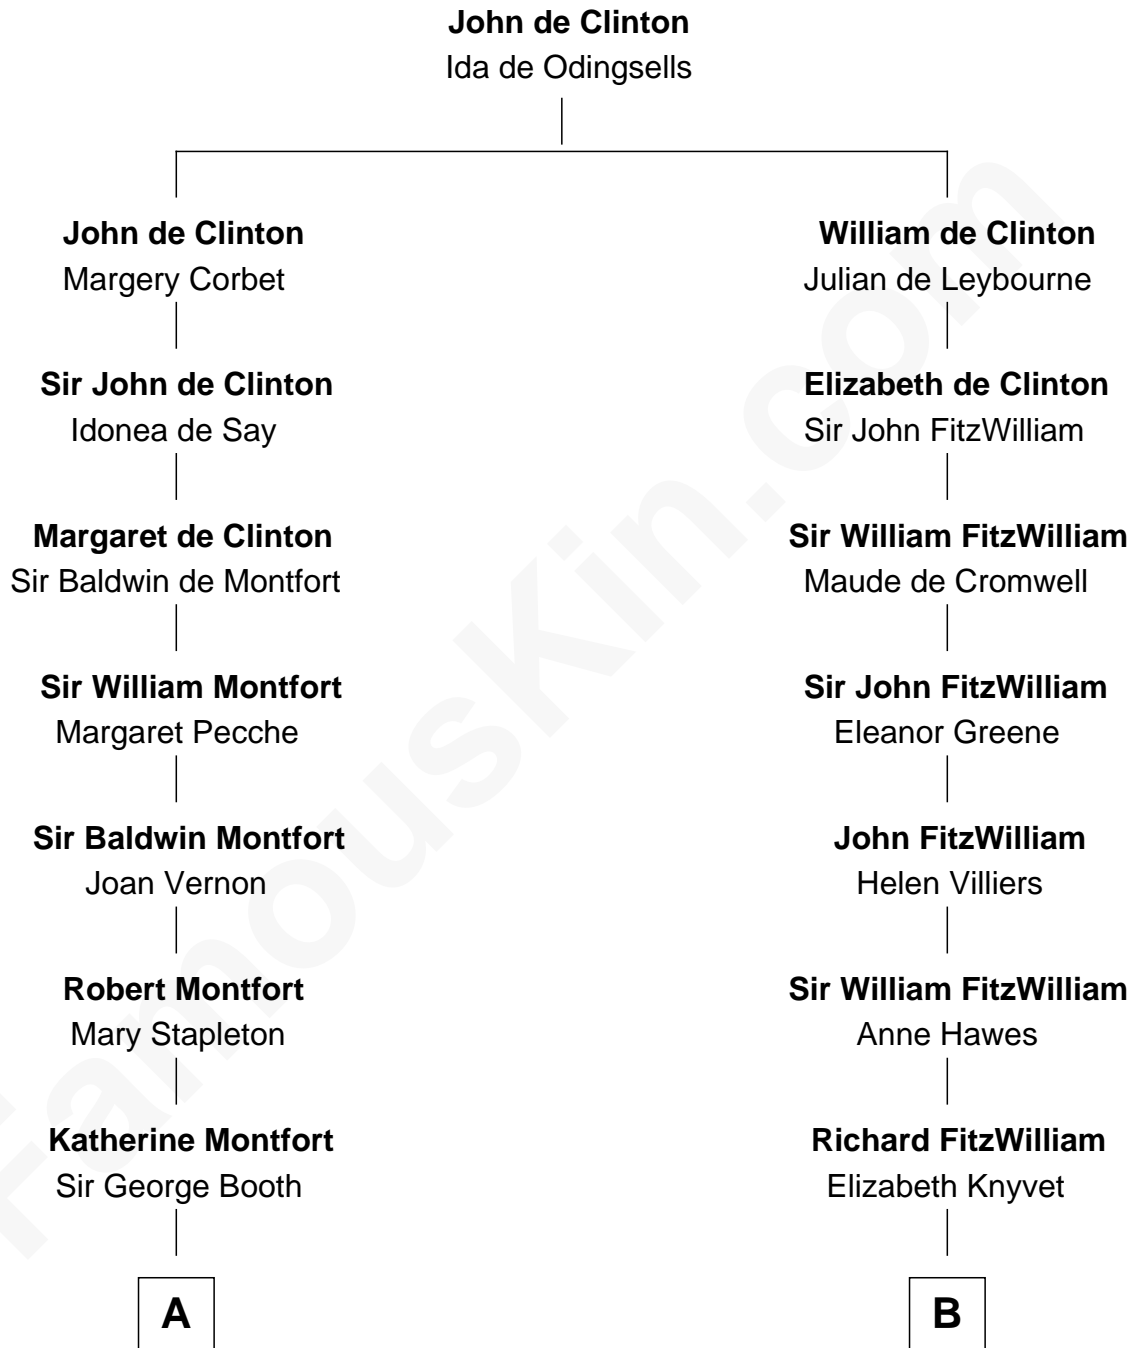

FamousKin.com

Relationship Chart of Barbara (Pierce) Bush

First Lady of President George H.W. Bush

20th cousin 1 time removed of

John Adams Morgan

1952 Olympic Sailing Gold Medalist

C

Samuel Ross Marvin

Julia Ann Place

Jerome Place Marvin

Martha Ann Stokes

Mabel Marvin

Scott Pierce

Marvin Pierce

Pauline Robinson

Barbara (Pierce) Bush