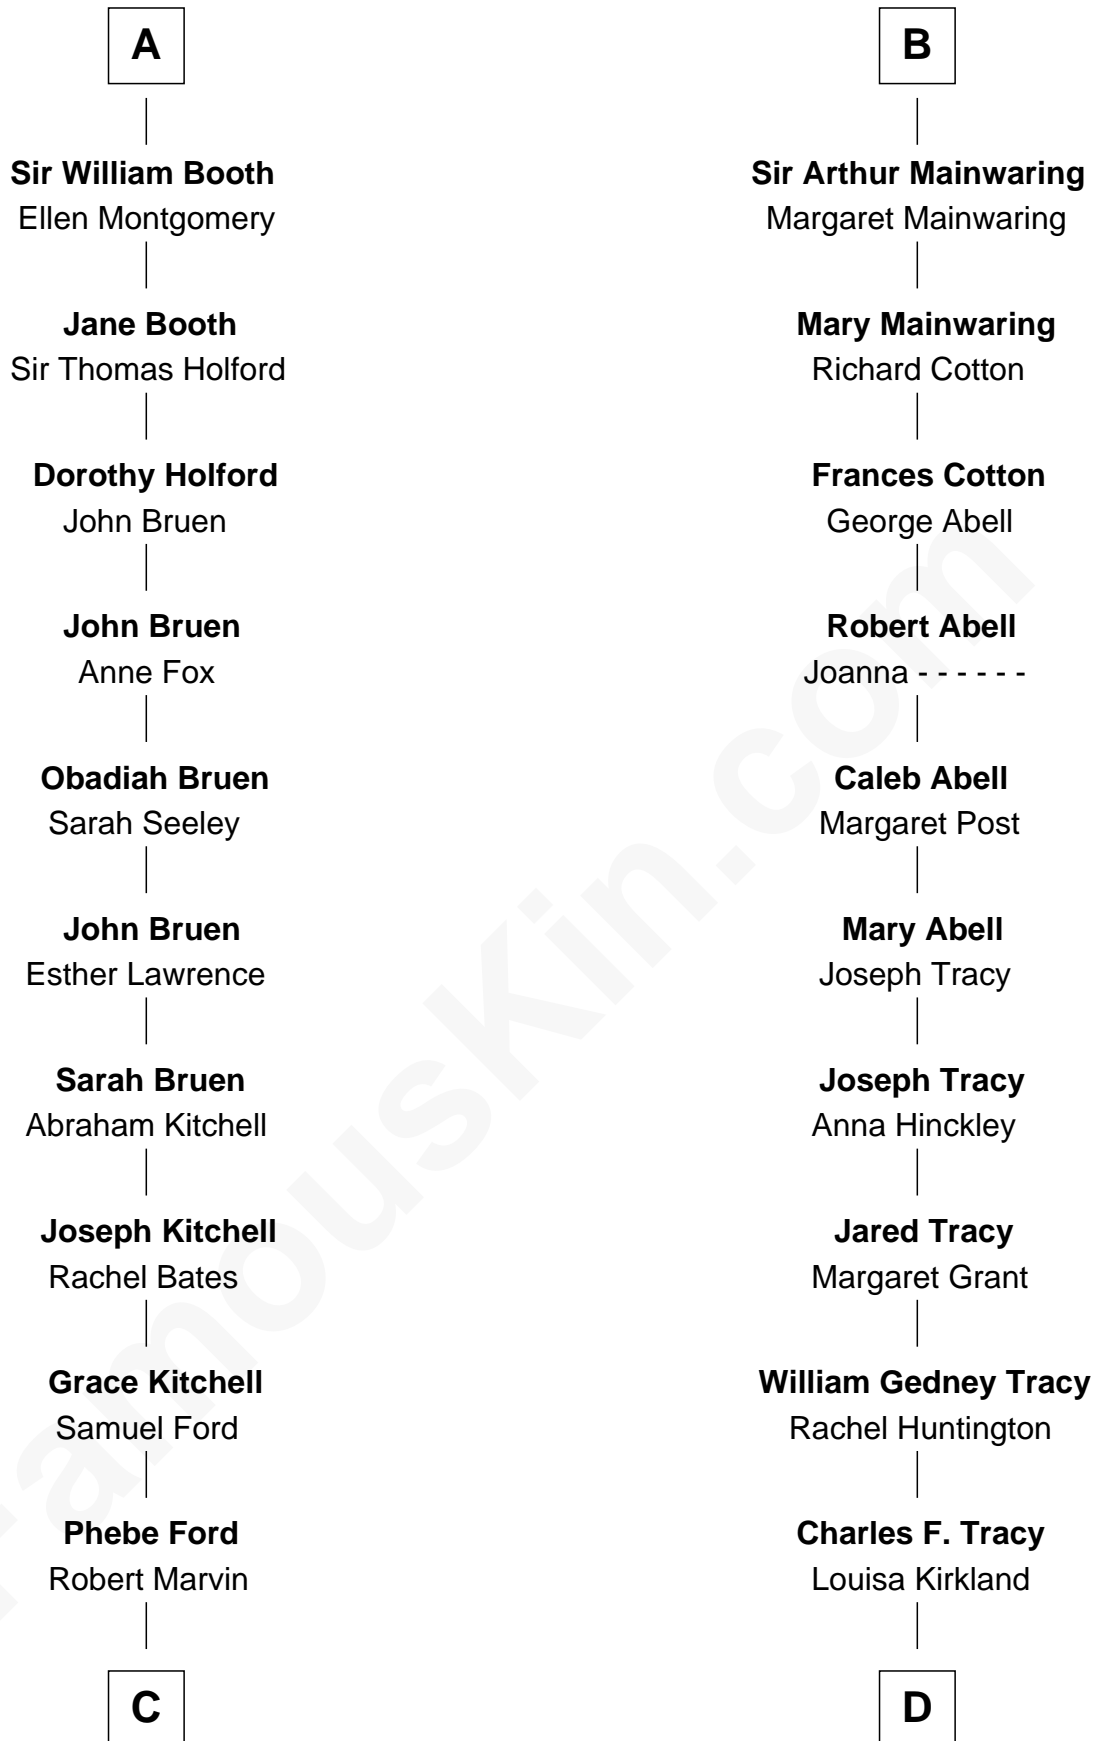

FamousKin.com

Relationship Chart of Barbara (Pierce) Bush

First Lady of President George H.W. Bush

20th cousin 1 time removed of

John Adams Morgan

1952 Olympic Sailing Gold Medalist

C

Samuel Ross Marvin

Julia Ann Place

Jerome Place Marvin

Martha Ann Stokes

Mabel Marvin

Scott Pierce

Marvin Pierce

Pauline Robinson

Barbara (Pierce) Bush

First Lady of George H.W. Bush

D

Frances Louisa Tracy

John Pierpont Morgan

John Pierpont Morgan

Jane Norton Grew

Henry Sturgis Morgan

Catherine Frances Lovering Adams