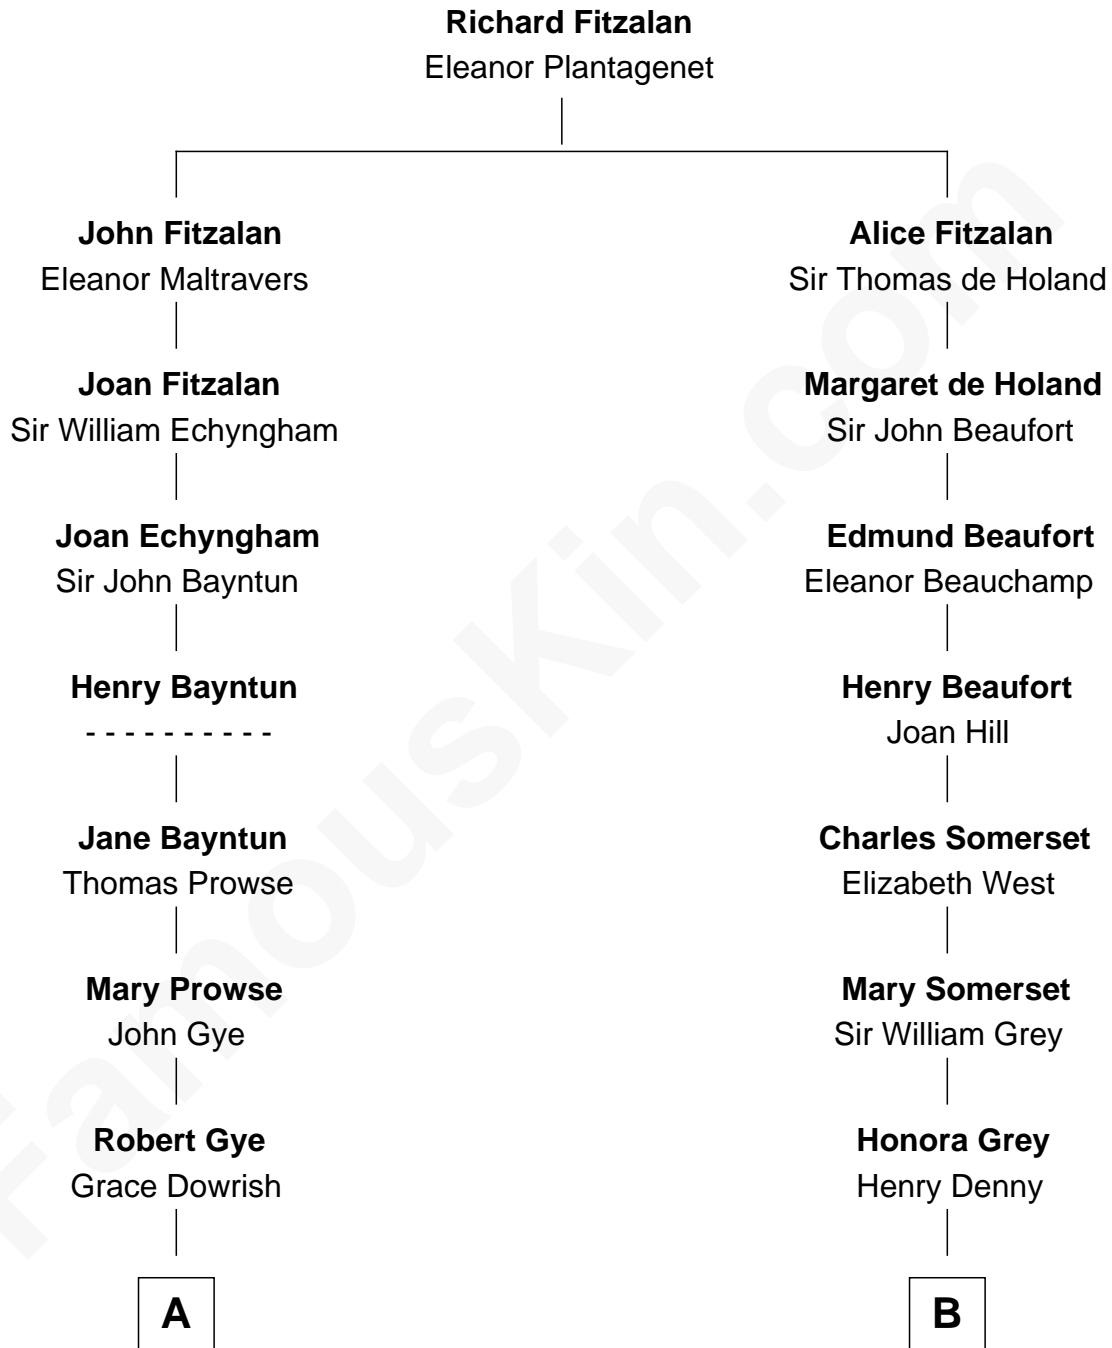

FamousKin.com

Relationship Chart of

Barbara (Pierce) Bush

First Lady of President George H.W. Bush

18th cousin 1 time removed of

Benedict Cumberbatch

Movie, Television and Stage Actor

C

Marvin Pierce
Pauline Robinson

Barbara (Pierce) Bush
First Lady of George H.W. Bush

D

Henry Carlton Cumberbatch
Pauline Ellen Laing Congdon

Timothy Carlton Congdon Cumberbatch
Wanda Ventham

Benedict Cumberbatch
Movie, Television and Stage Actor