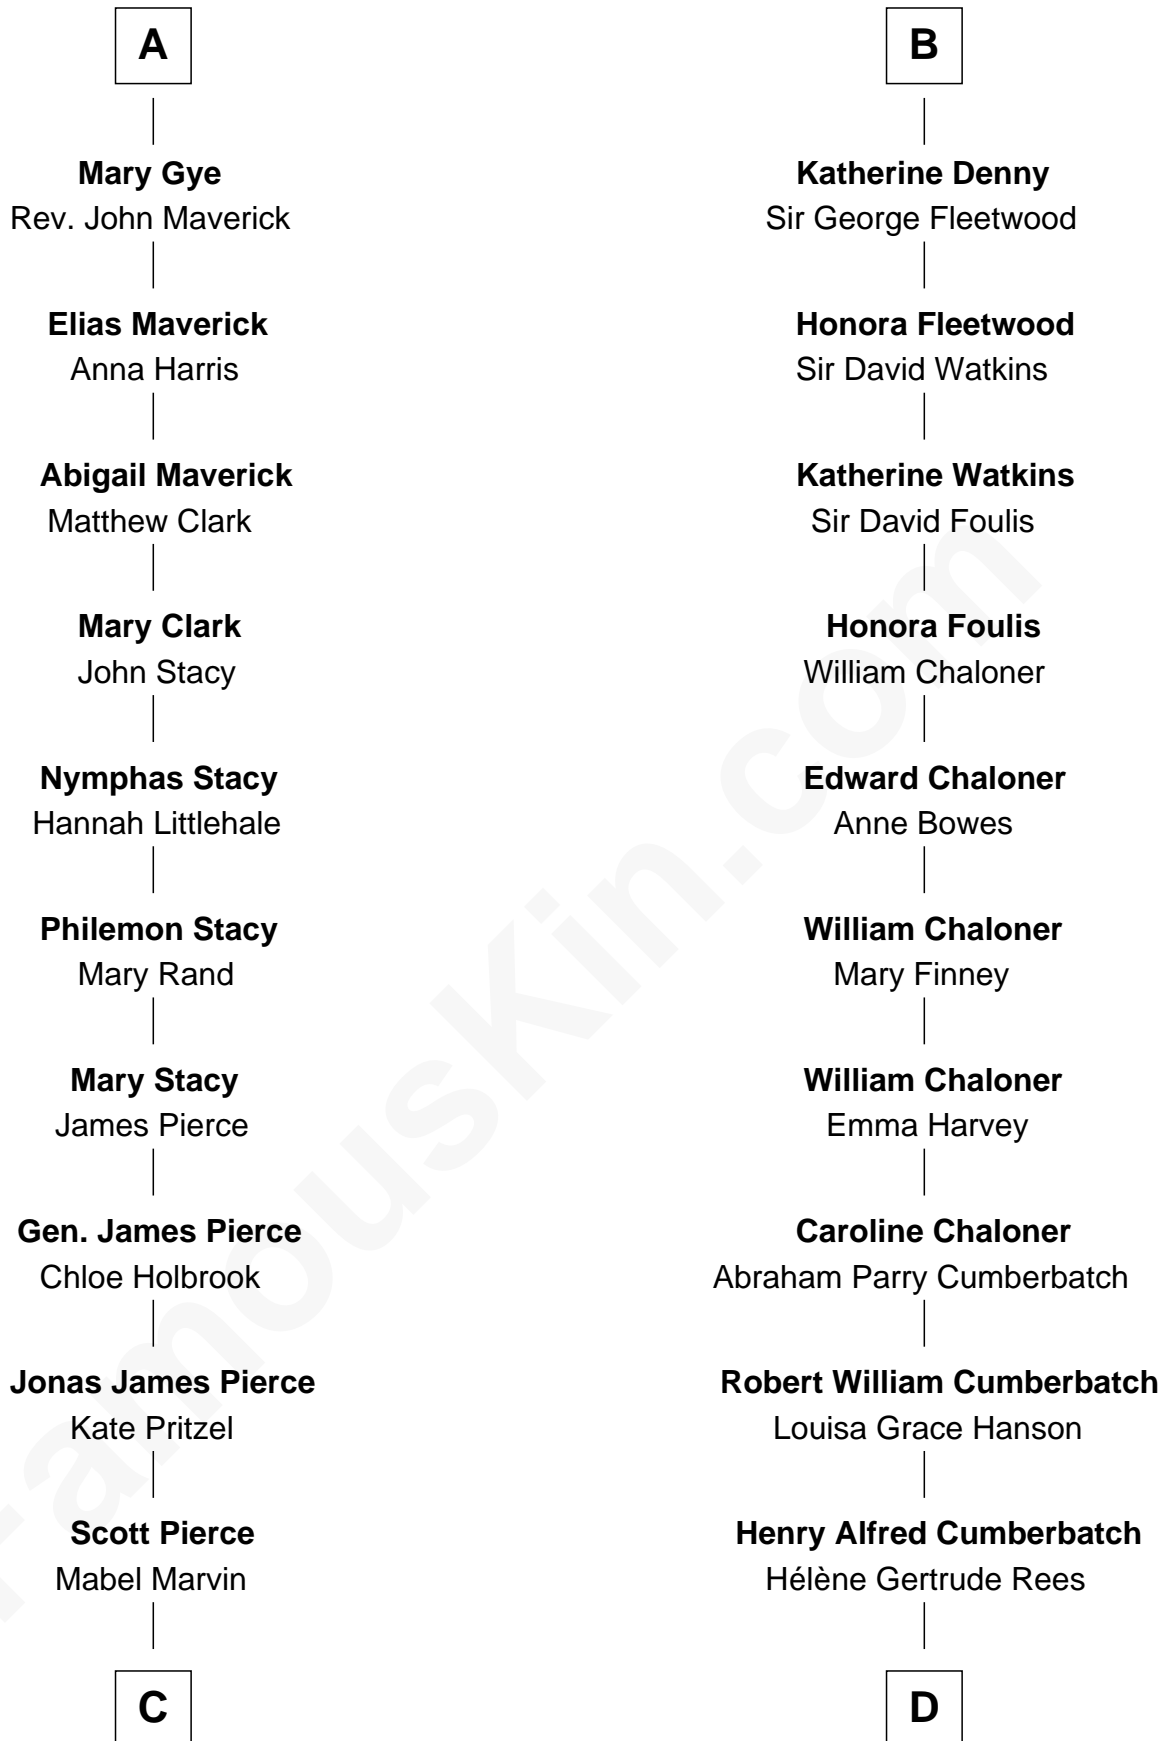

FamousKin.com

Relationship Chart of

Barbara (Pierce) Bush

First Lady of President George H.W. Bush

18th cousin 1 time removed of

Benedict Cumberbatch

Movie, Television and Stage Actor

C

Marvin Pierce
Pauline Robinson

Barbara (Pierce) Bush
First Lady of George H.W. Bush

D

Henry Carlton Cumberbatch
Pauline Ellen Laing Congdon

Timothy Carlton Congdon Cumberbatch
Wanda Ventham

Benedict Cumberbatch
Movie, Television and Stage Actor