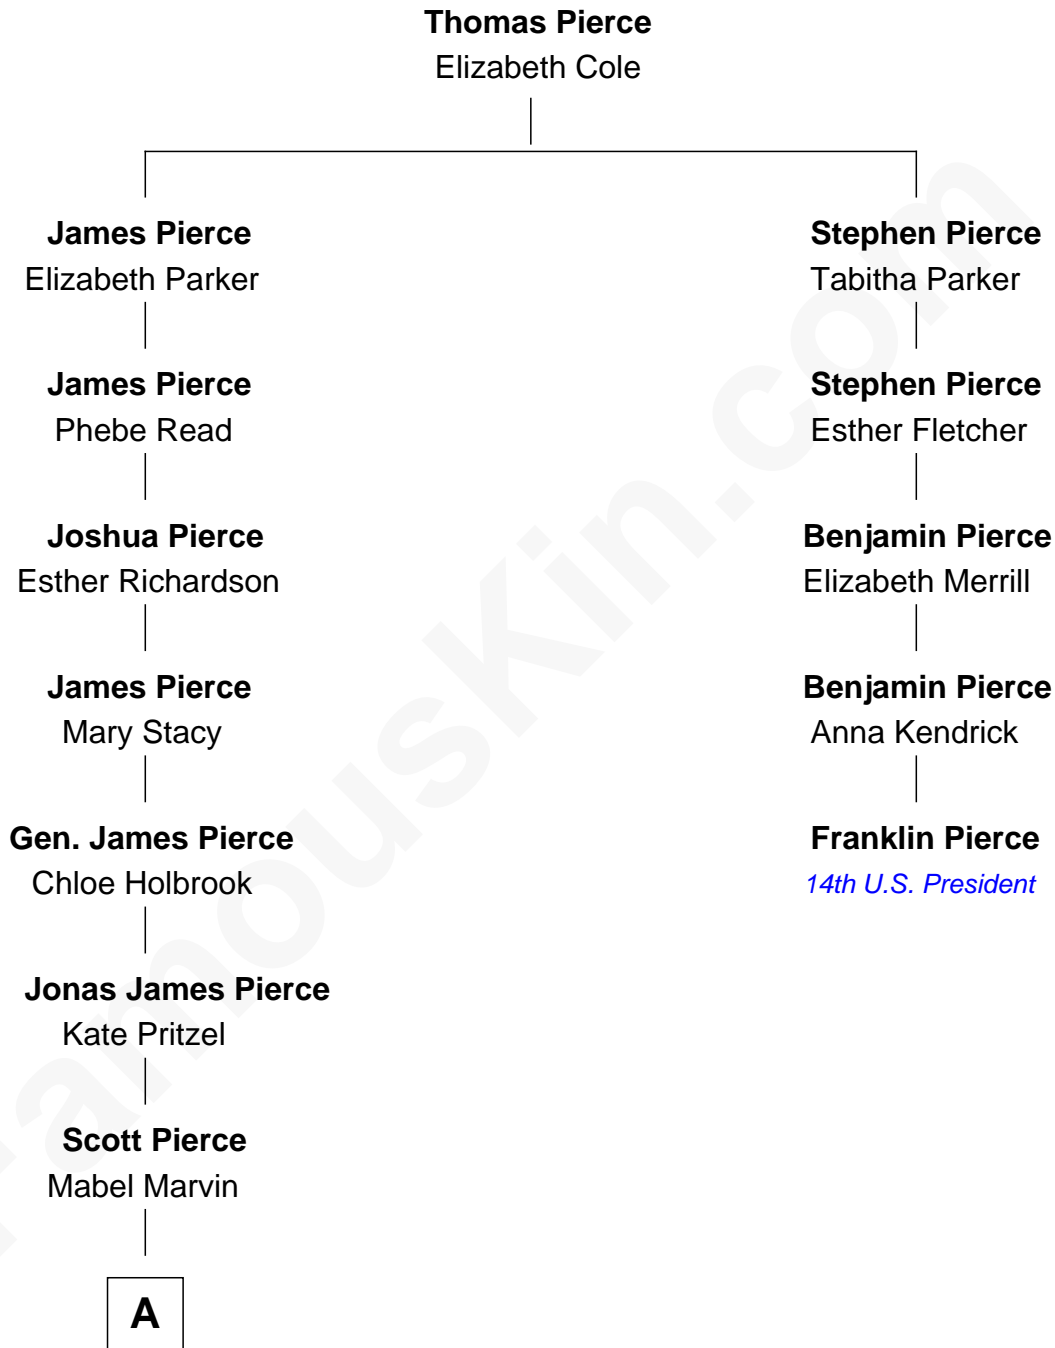

FamousKin.com

Relationship Chart of Barbara (Pierce) Bush

First Lady of President George H.W. Bush

4th cousin 4 times removed of

Franklin Pierce

14th U.S. President

A

—
Marvin Pierce
Pauline Robinson

—
Barbara (Pierce) Bush
First Lady of George H.W. Bush

FamousKin.com