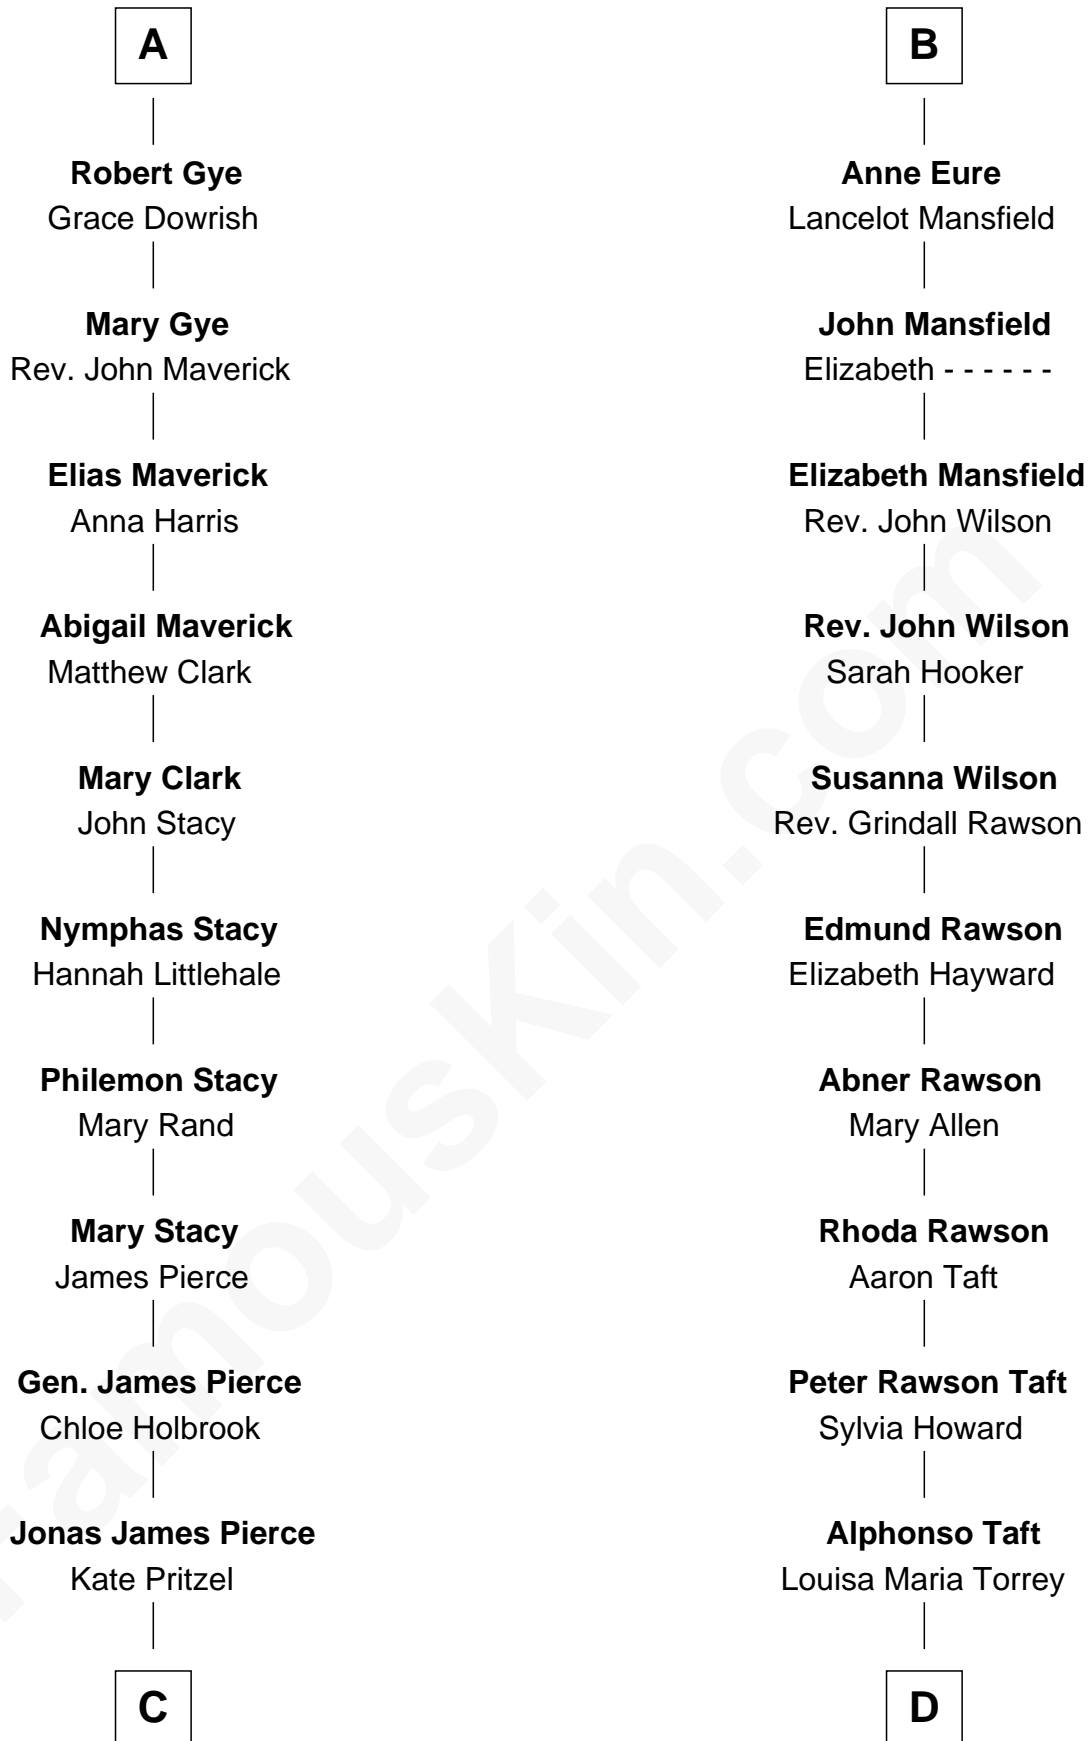

FamousKin.com

Relationship Chart of Barbara (Pierce) Bush

First Lady of President George H.W. Bush

19th cousin 1 time removed of

Bob Taft

67th Governor of Ohio

Edmund Fitzalan

Alice de Warenne

C

Scott Pierce
Mabel Marvin

Marvin Pierce
Pauline Robinson

Barbara (Pierce) Bush
First Lady of George H.W. Bush

D

William Howard Taft
Helen Louise Herron

Robert Alphonso Taft
Martha Wheaton Bowers

Robert Alphonso Taft
Blanca Duncan Noël

Bob Taft
67th Governor of Ohio

FamousKin.com