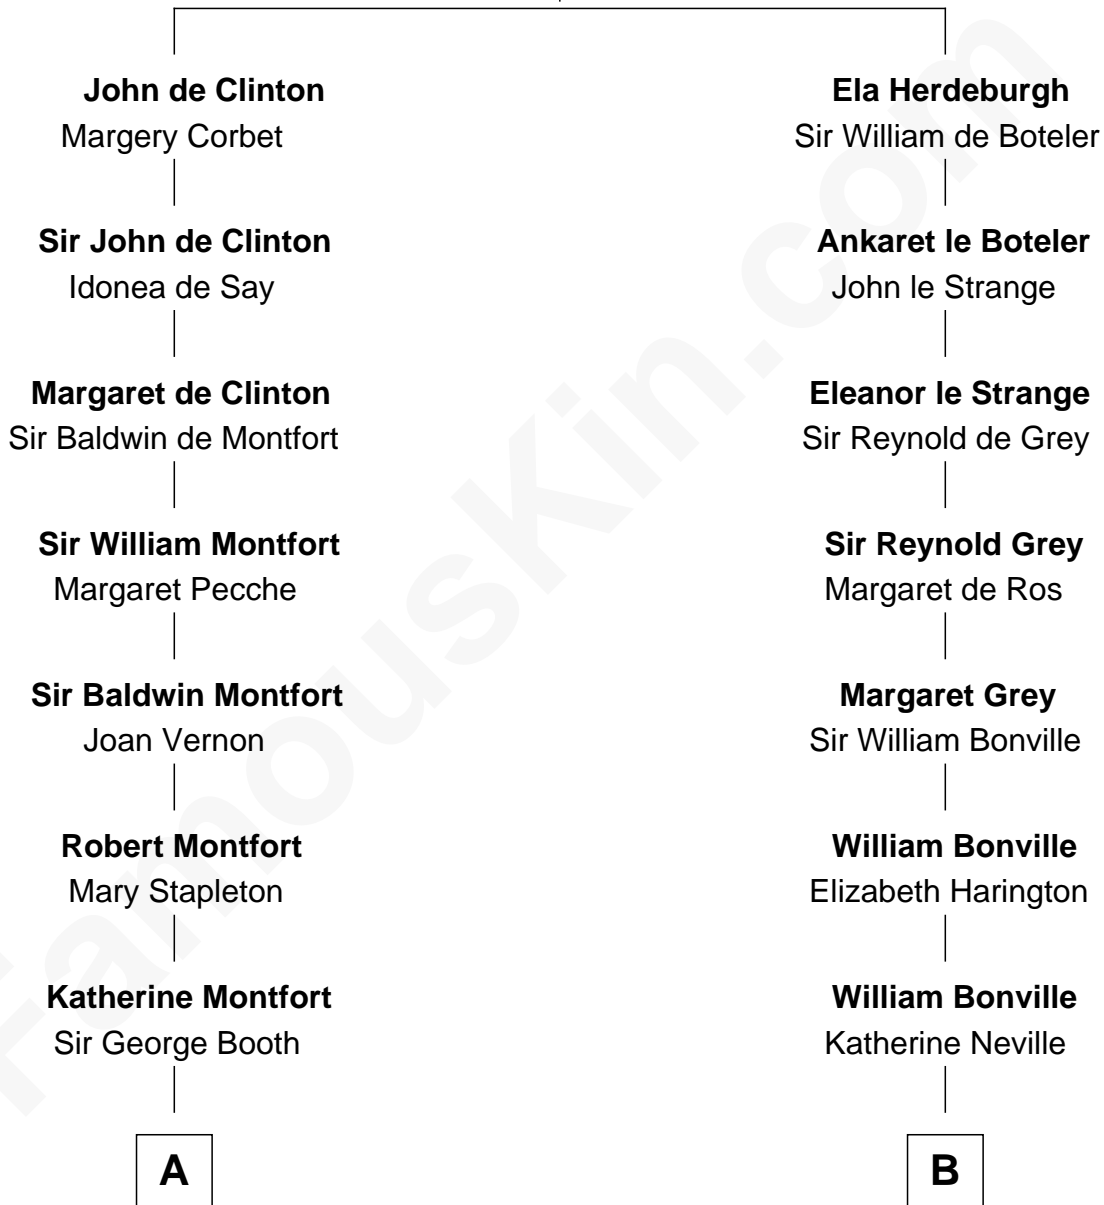

FamousKin.com

Relationship Chart of

Barbara (Pierce) Bush

First Lady of President George H.W. Bush

17th cousin 4 times removed of

Jane (Appleton) Pierce

First Lady of President Franklin Pierce

Ida de Odingsells

with husband

John de Clinton

with husband

Sir Roger de Herdeburgh

C

—
Samuel Ross Marvin

Julia Ann Place

—
Jerome Place Marvin

Martha Ann Stokes

—
Mabel Marvin

Scott Pierce

—
Marvin Pierce

Pauline Robinson

—
Barbara (Pierce) Bush

First Lady of George H.W. Bush