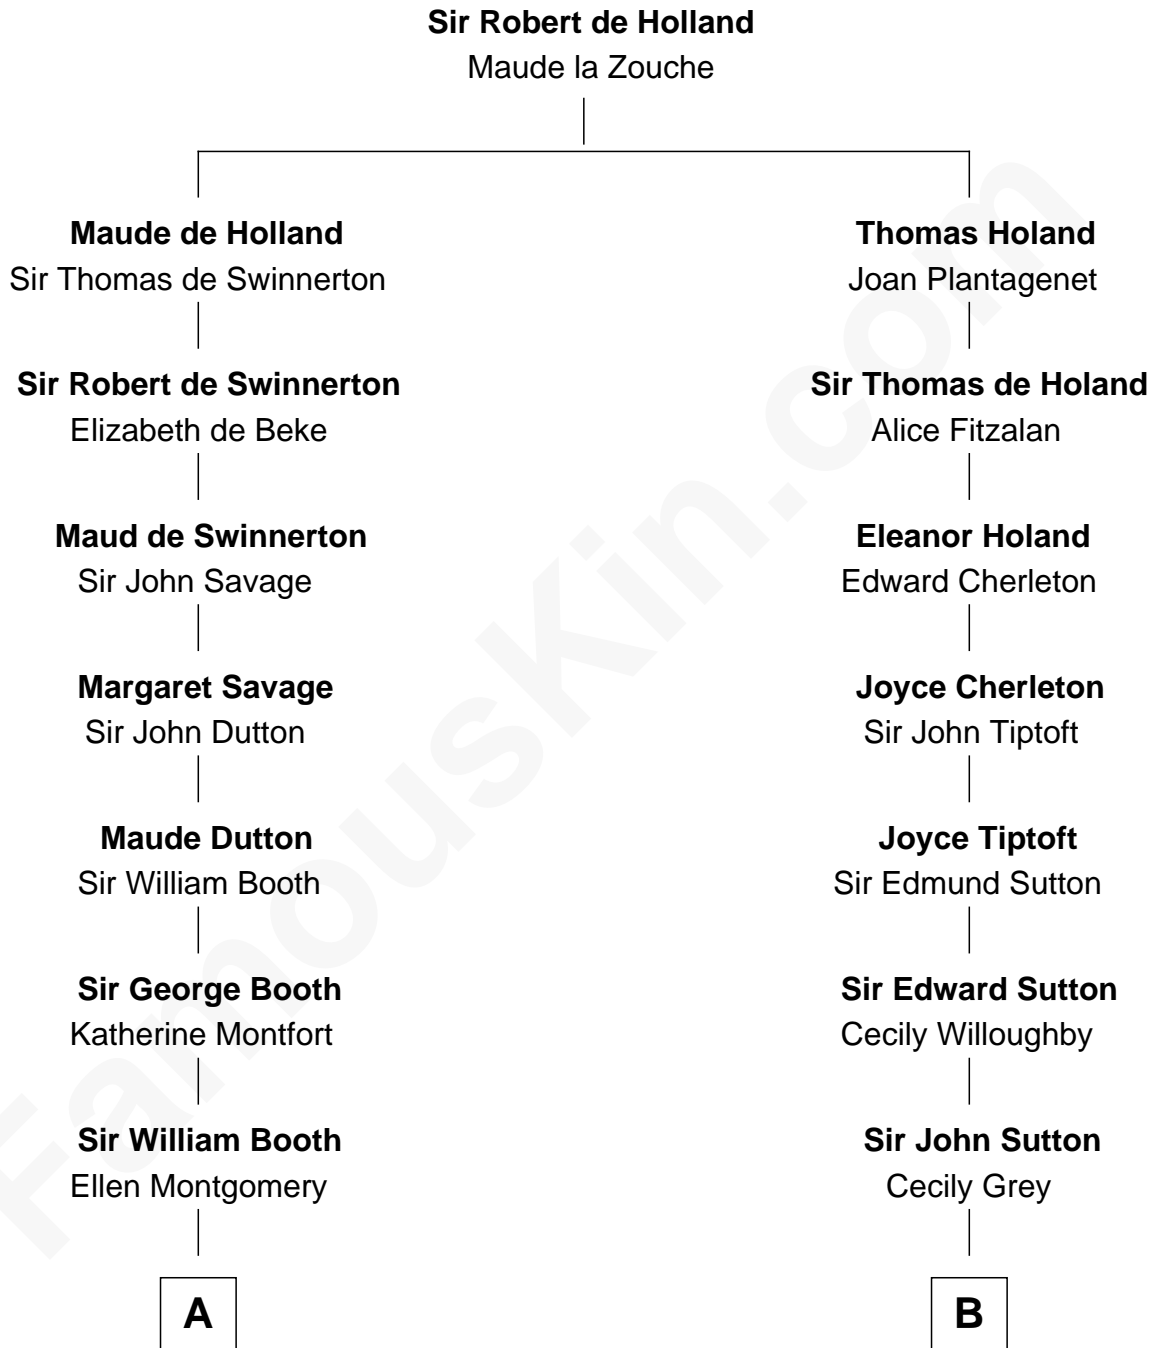

FamousKin.com

Relationship Chart of

Barbara (Pierce) Bush

First Lady of President George H.W. Bush

15th cousin 5 times removed of

Jane (Appleton) Pierce

First Lady of President Franklin Pierce

C

Jerome Place Marvin

Martha Ann Stokes

Mabel Marvin

Scott Pierce

Marvin Pierce

Pauline Robinson

Barbara (Pierce) Bush

First Lady of George H.W. Bush