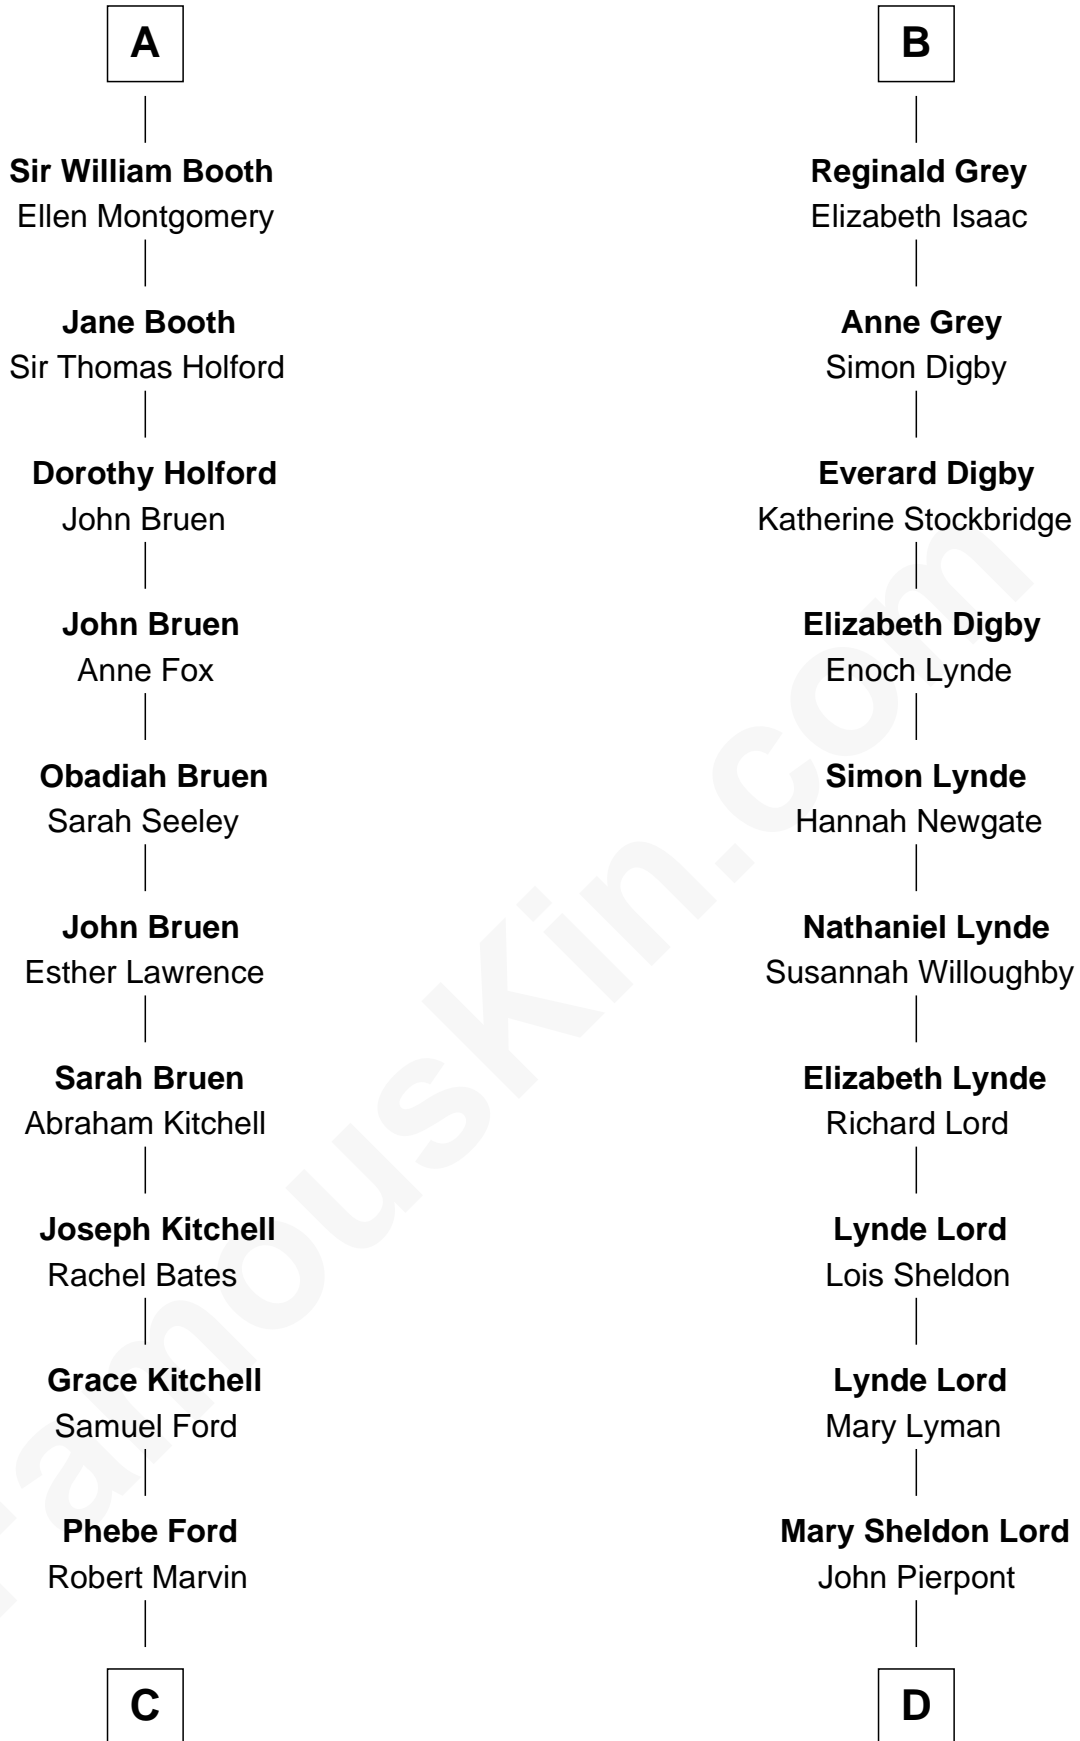

FamousKin.com

Relationship Chart of

Barbara (Pierce) Bush

First Lady of President George H.W. Bush

20th cousin 1 time removed of

Henry Sturgis Morgan

Co-Founder of Morgan Stanley

C

Samuel Ross Marvin

Julia Ann Place

Jerome Place Marvin

Martha Ann Stokes

Mabel Marvin

Scott Pierce

Marvin Pierce

Pauline Robinson

Barbara (Pierce) Bush

First Lady of George H.W. Bush

D

Juliet Pierpont

Junius Spencer Morgan

John Pierpont Morgan

Frances Louisa Tracy

John Pierpont Morgan