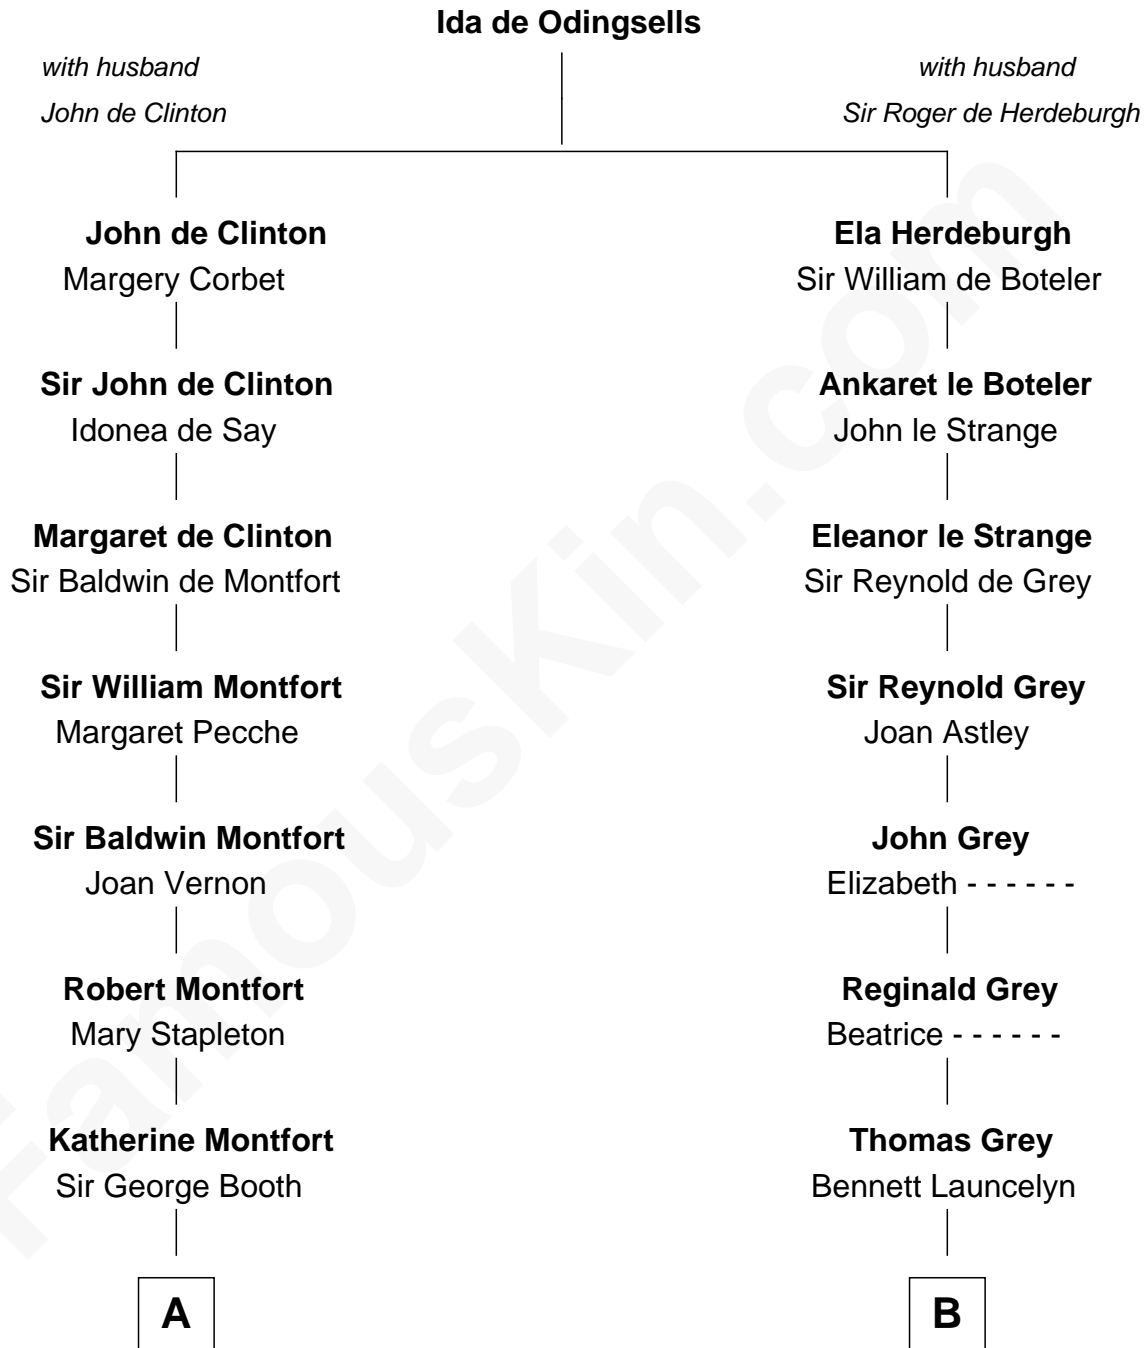

FamousKin.com

Relationship Chart of

Barbara (Pierce) Bush

First Lady of President George H.W. Bush

20th cousin 1 time removed of

Henry Sturgis Morgan

Co-Founder of Morgan Stanley

C

Samuel Ross Marvin

Julia Ann Place

Jerome Place Marvin

Martha Ann Stokes

Mabel Marvin

Scott Pierce

Marvin Pierce

Pauline Robinson

Barbara (Pierce) Bush

First Lady of George H.W. Bush

D

Juliet Pierpont

Junius Spencer Morgan

John Pierpont Morgan

Frances Louisa Tracy

John Pierpont Morgan