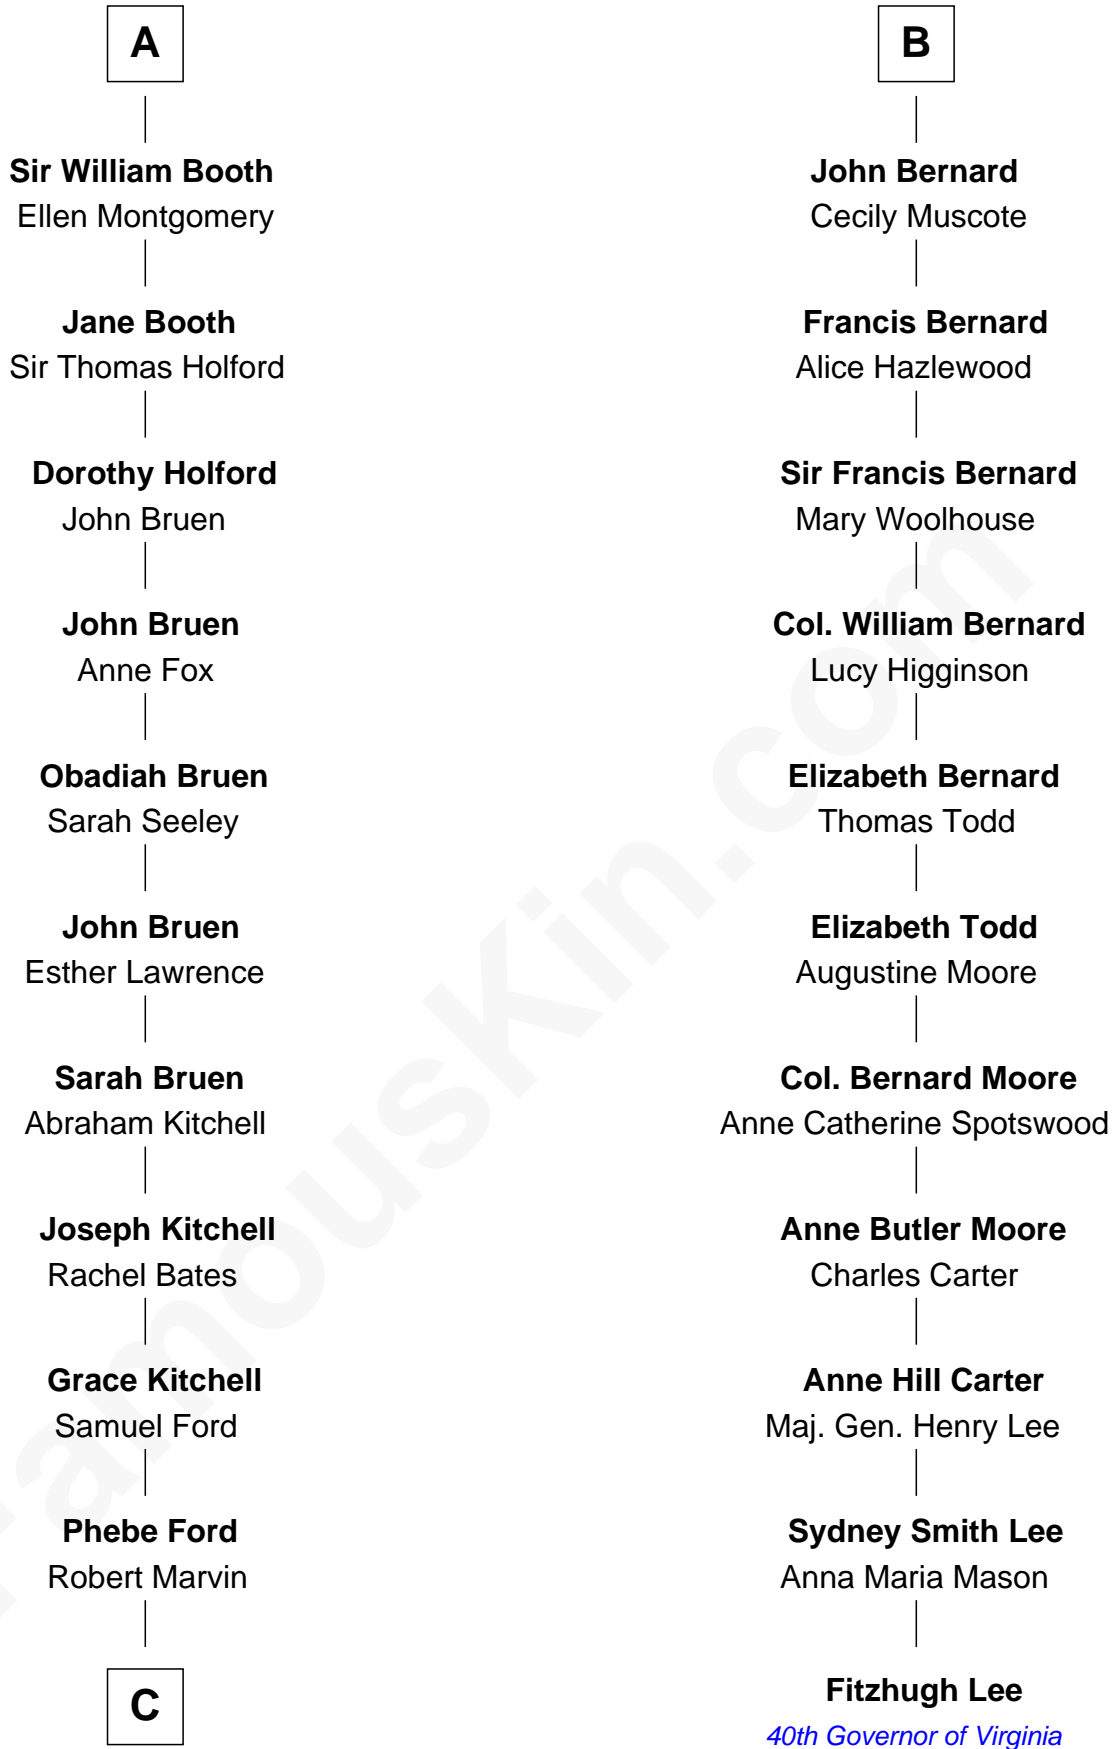

FamousKin.com

Relationship Chart of Barbara (Pierce) Bush

First Lady of President George H.W. Bush

17th cousin 4 times removed of

Fitzhugh Lee

40th Governor of Virginia

C

—
Samuel Ross Marvin

Julia Ann Place

—
Jerome Place Marvin

Martha Ann Stokes

—
Mabel Marvin

Scott Pierce

—
Marvin Pierce

Pauline Robinson

—
Barbara (Pierce) Bush

First Lady of George H.W. Bush

FamousKin.com