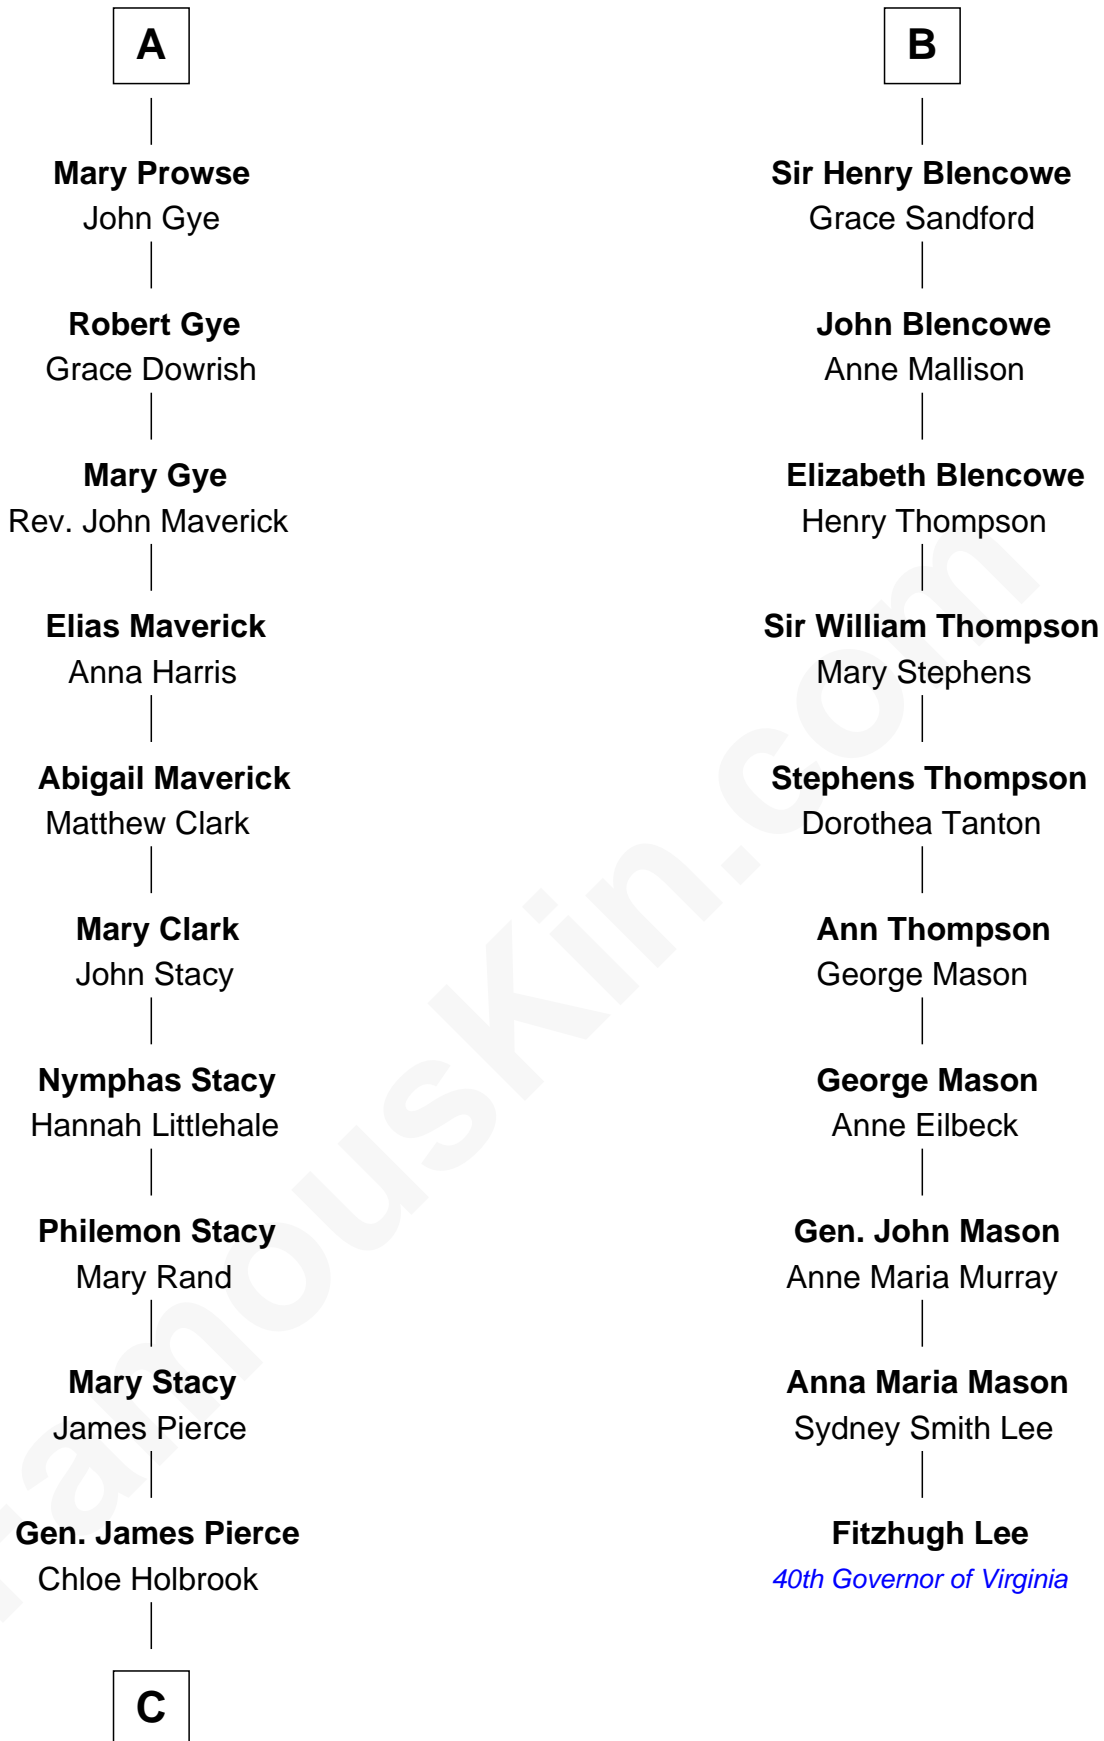

FamousKin.com

Relationship Chart of

Barbara (Pierce) Bush

First Lady of President George H.W. Bush

16th cousin 4 times removed of

Fitzhugh Lee

40th Governor of Virginia

Sir Maurice de Berkeley

Eve la Zouche

C

—
Jonas James Pierce

Kate Pritzel

—
Scott Pierce

Mabel Marvin

—
Marvin Pierce

Pauline Robinson

—
Barbara (Pierce) Bush

First Lady of George H.W. Bush

FamousKin.com