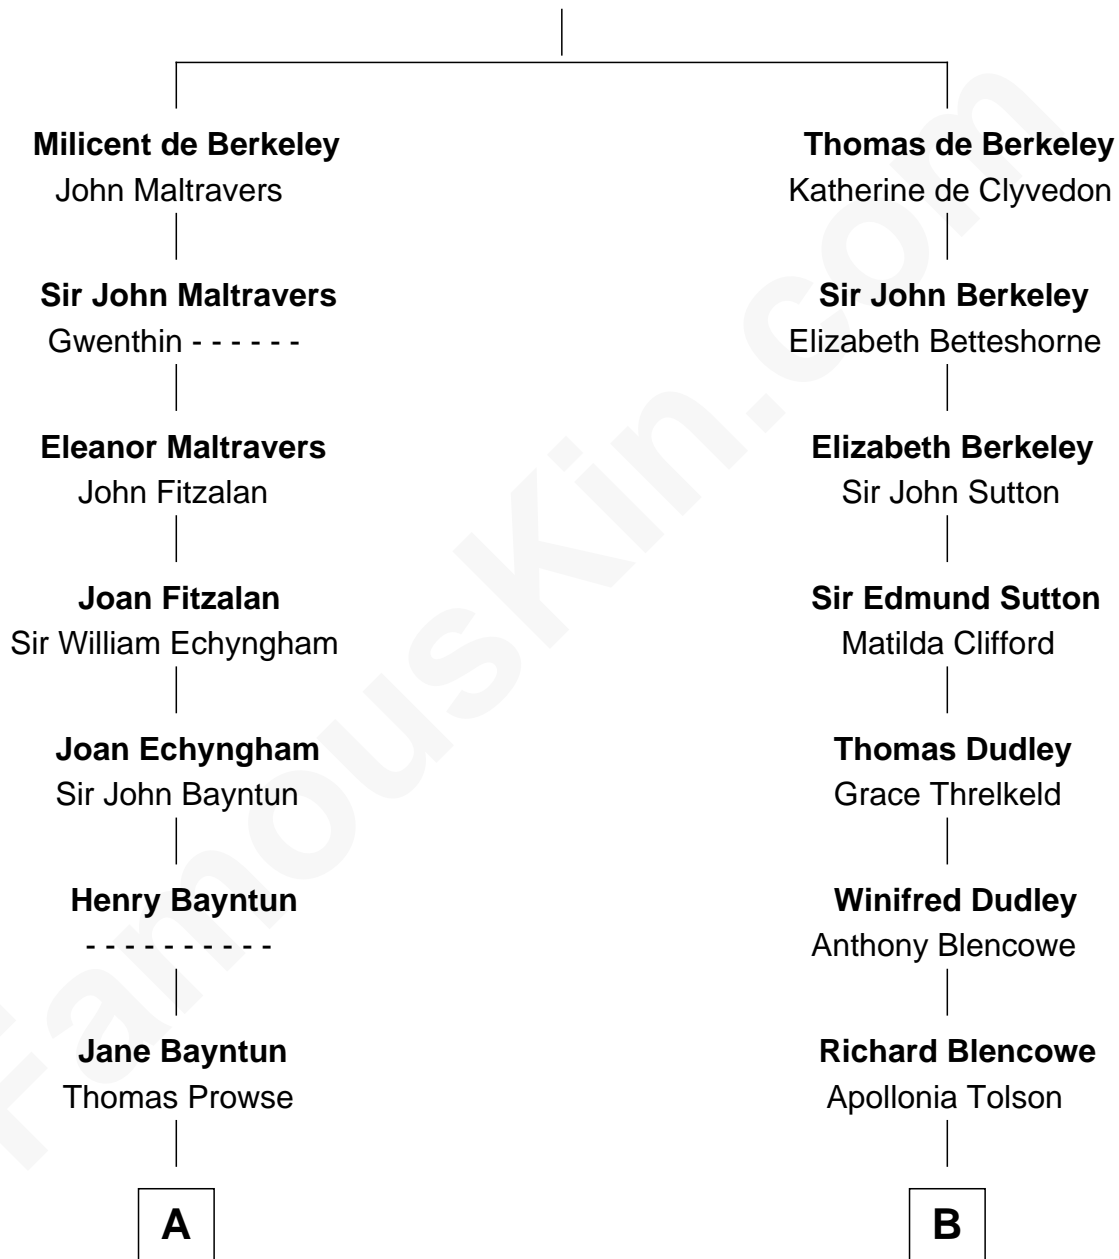

FamousKin.com

Relationship Chart of

Barbara (Pierce) Bush

First Lady of President George H.W. Bush

16th cousin 4 times removed of

Fitzhugh Lee

40th Governor of Virginia

Sir Maurice de Berkeley

Eve la Zouche

C

—
Jonas James Pierce

Kate Pritzel

—
Scott Pierce

Mabel Marvin

—
Marvin Pierce

Pauline Robinson

—
Barbara (Pierce) Bush

First Lady of George H.W. Bush

FamousKin.com