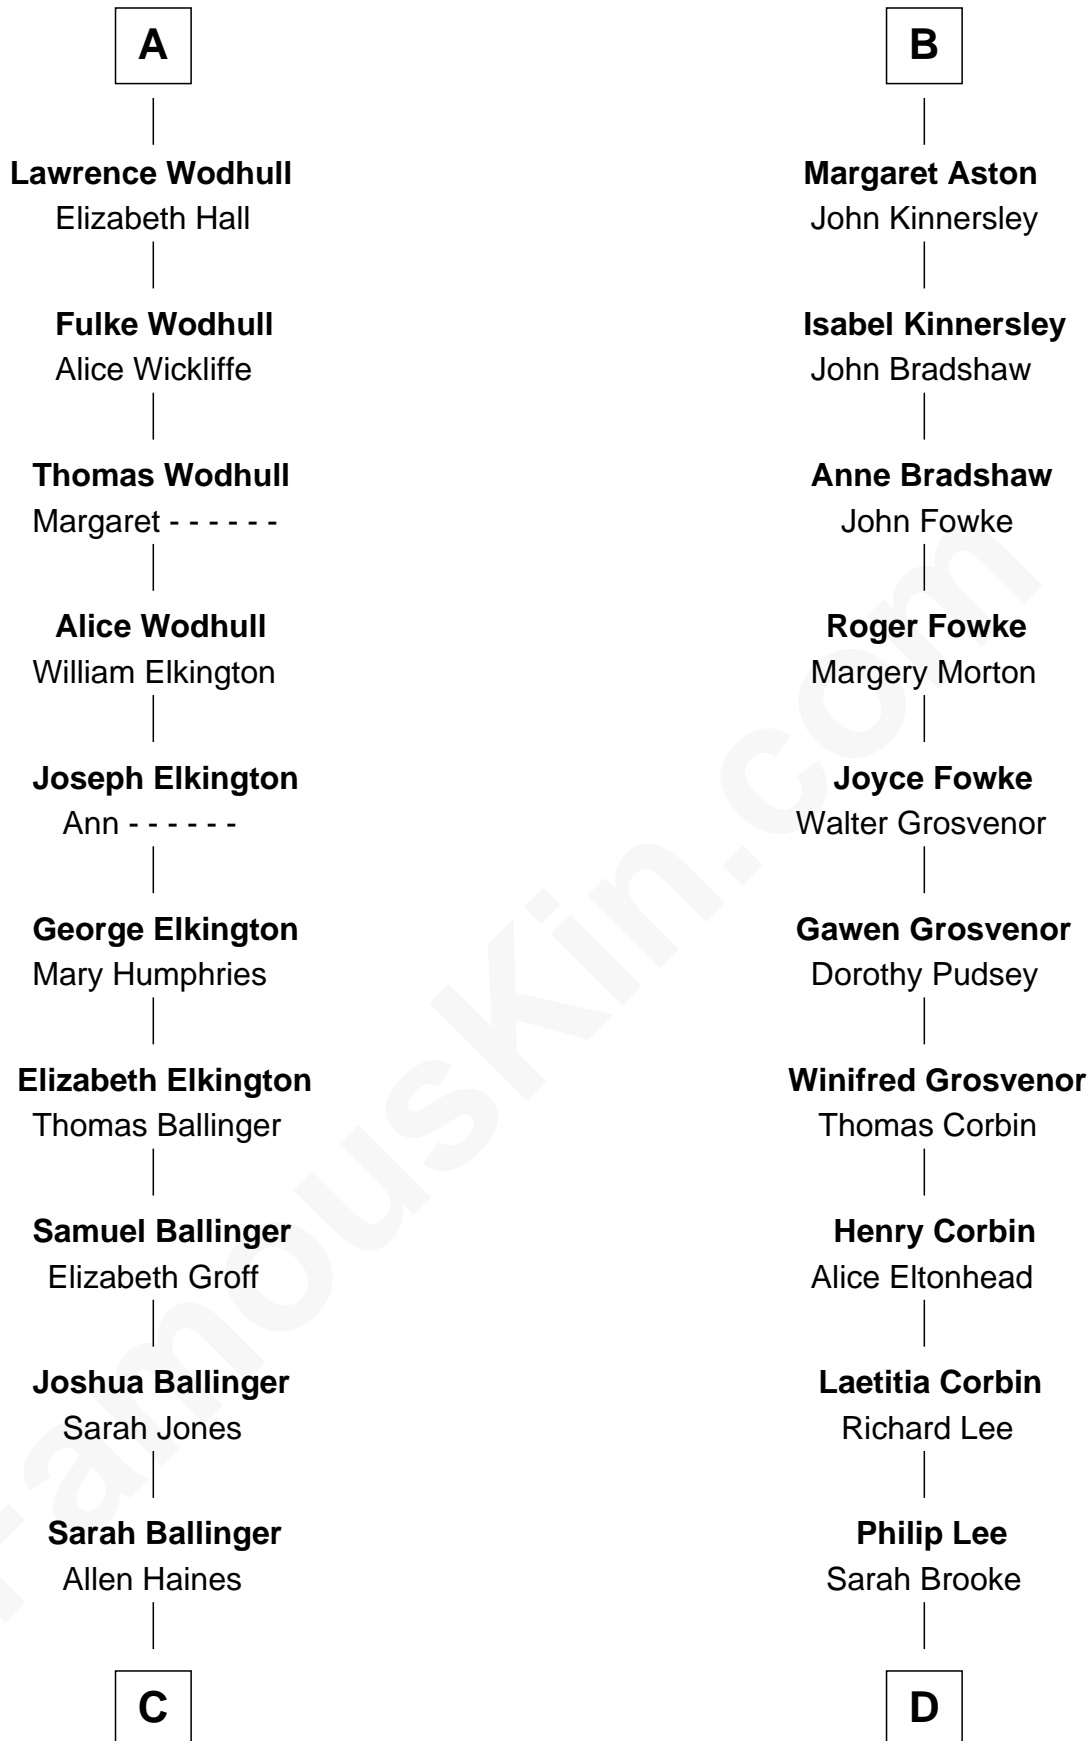

FamousKin.com

Relationship Chart of

Barbara (Pierce) Bush

First Lady of President George H.W. Bush

18th cousin 3 times removed of

Thomas Sim Lee

2nd and 7th Governor of Maryland

John de Botetourte

John Wodhull
Joan Etwell

Fulk Wodhull
Anne Newenham

A

Thomas de Botetourte
Joan de Somery

John de Botetourte
Joyce la Zouche de Mortimer

Joyce de Botetourte
Sir Baldwin Freville

Sir Baldwin Freville
Maude le Scrope

Joyce Freville
Sir Roger Aston

Sir Robert Aston
Isabel Brereton

John Aston
Elizabeth Delves

B

C

Jonathan Haines
Mary Jane Sprague

Sarah Haines
Jacob Marion Flickinger

Lulu Dell Flickinger
James Edgar Robinson