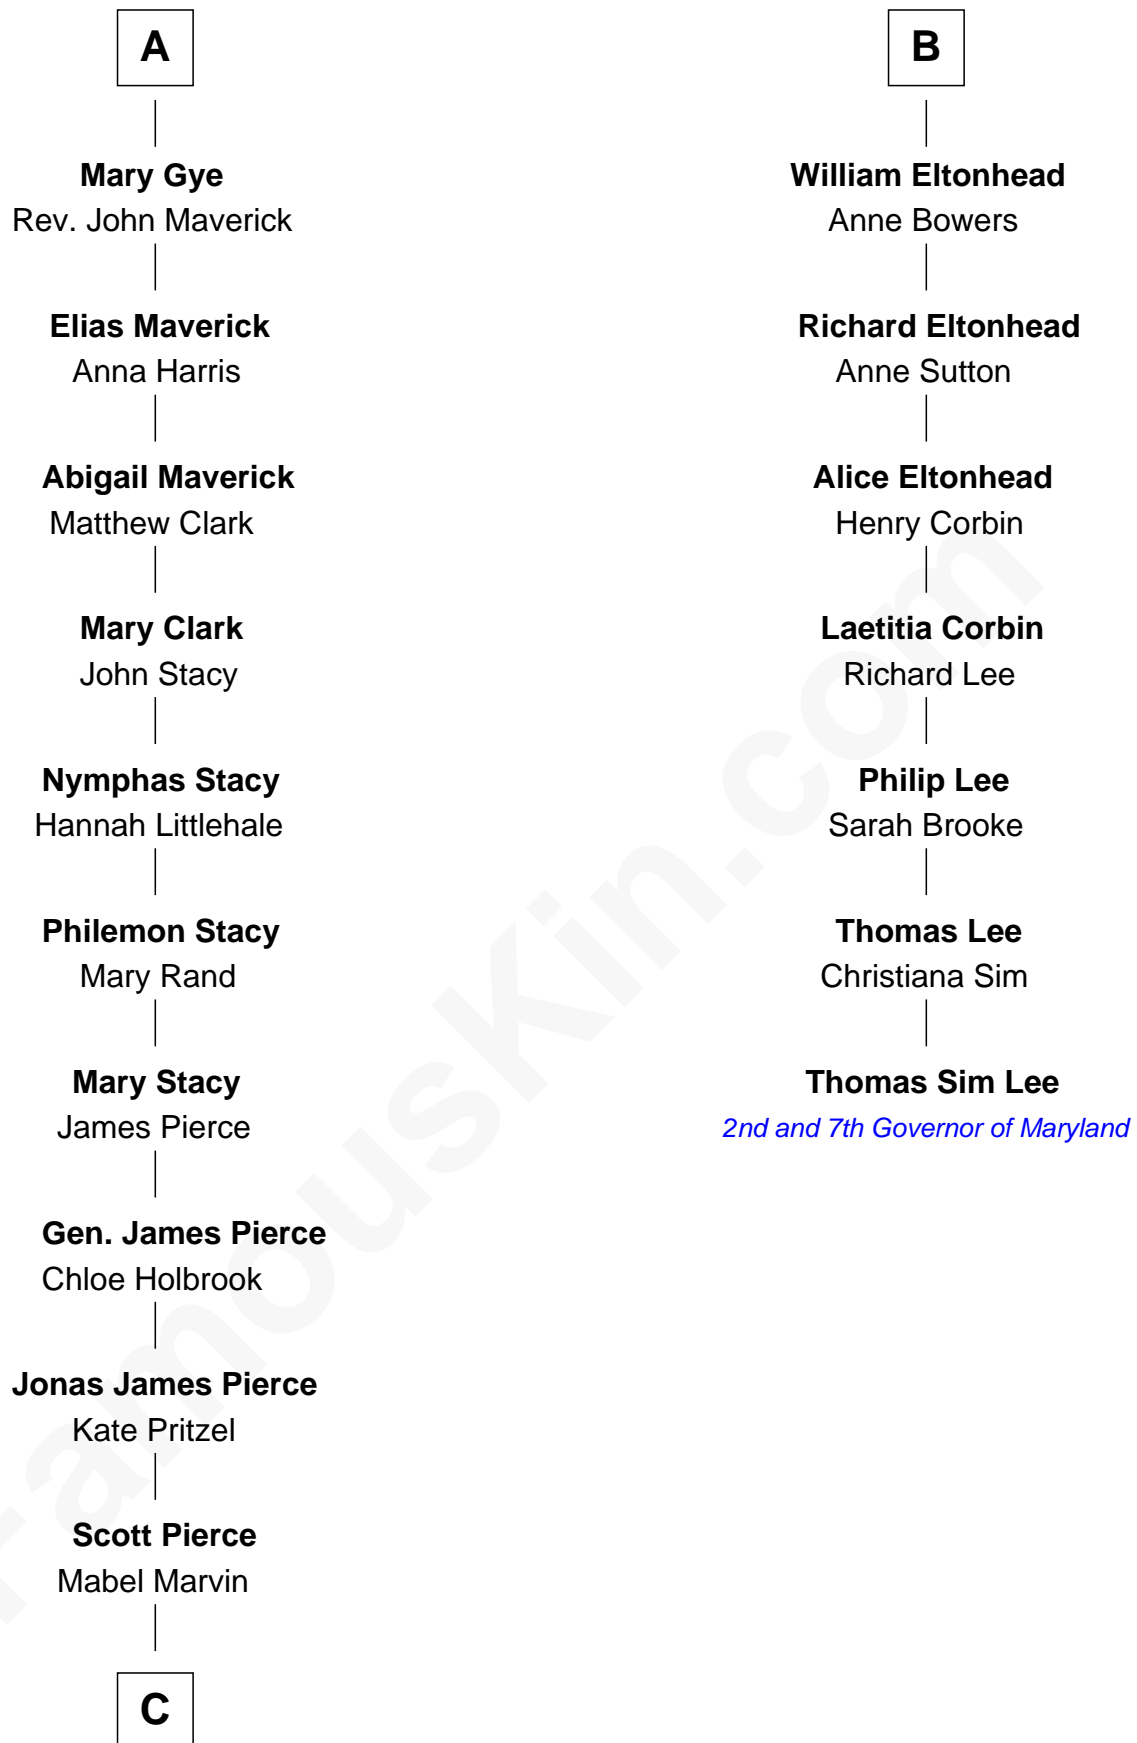

FamousKin.com

Relationship Chart of Barbara (Pierce) Bush

First Lady of President George H.W. Bush

13th cousin 5 times removed of

Thomas Sim Lee

2nd and 7th Governor of Maryland

C

—
Marvin Pierce
Pauline Robinson

—
Barbara (Pierce) Bush
First Lady of George H.W. Bush

FamousKin.com