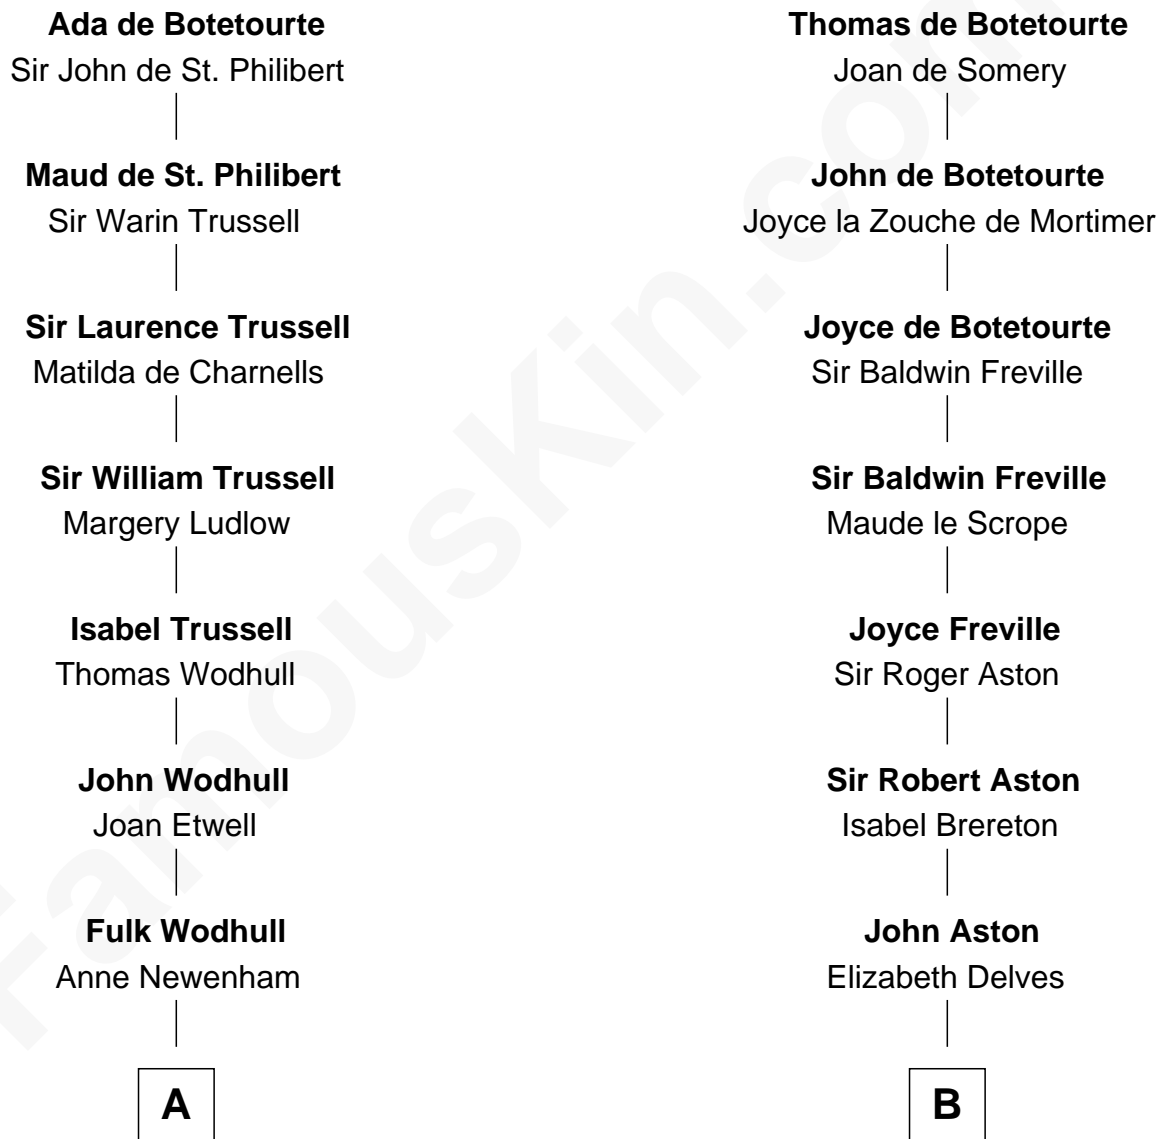

FamousKin.com

Relationship Chart of

Barbara (Pierce) Bush

First Lady of President George H.W. Bush

19th cousin 2 times removed of

Edward Lloyd V

13th Governor of Maryland

John de Botetourte

Maud FitzThomas

C

Jonathan Haines
Mary Jane Sprague

Sarah Haines
Jacob Marion Flickinger

Lulu Dell Flickinger
James Edgar Robinson

Pauline Robinson
Marvin Pierce

Barbara (Pierce) Bush
First Lady of George H.W. Bush

D

John Tayloe
Rebecca Plater

Elizabeth Tayloe
Col. Edward Lloyd

Edward Lloyd V
13th Governor of Maryland