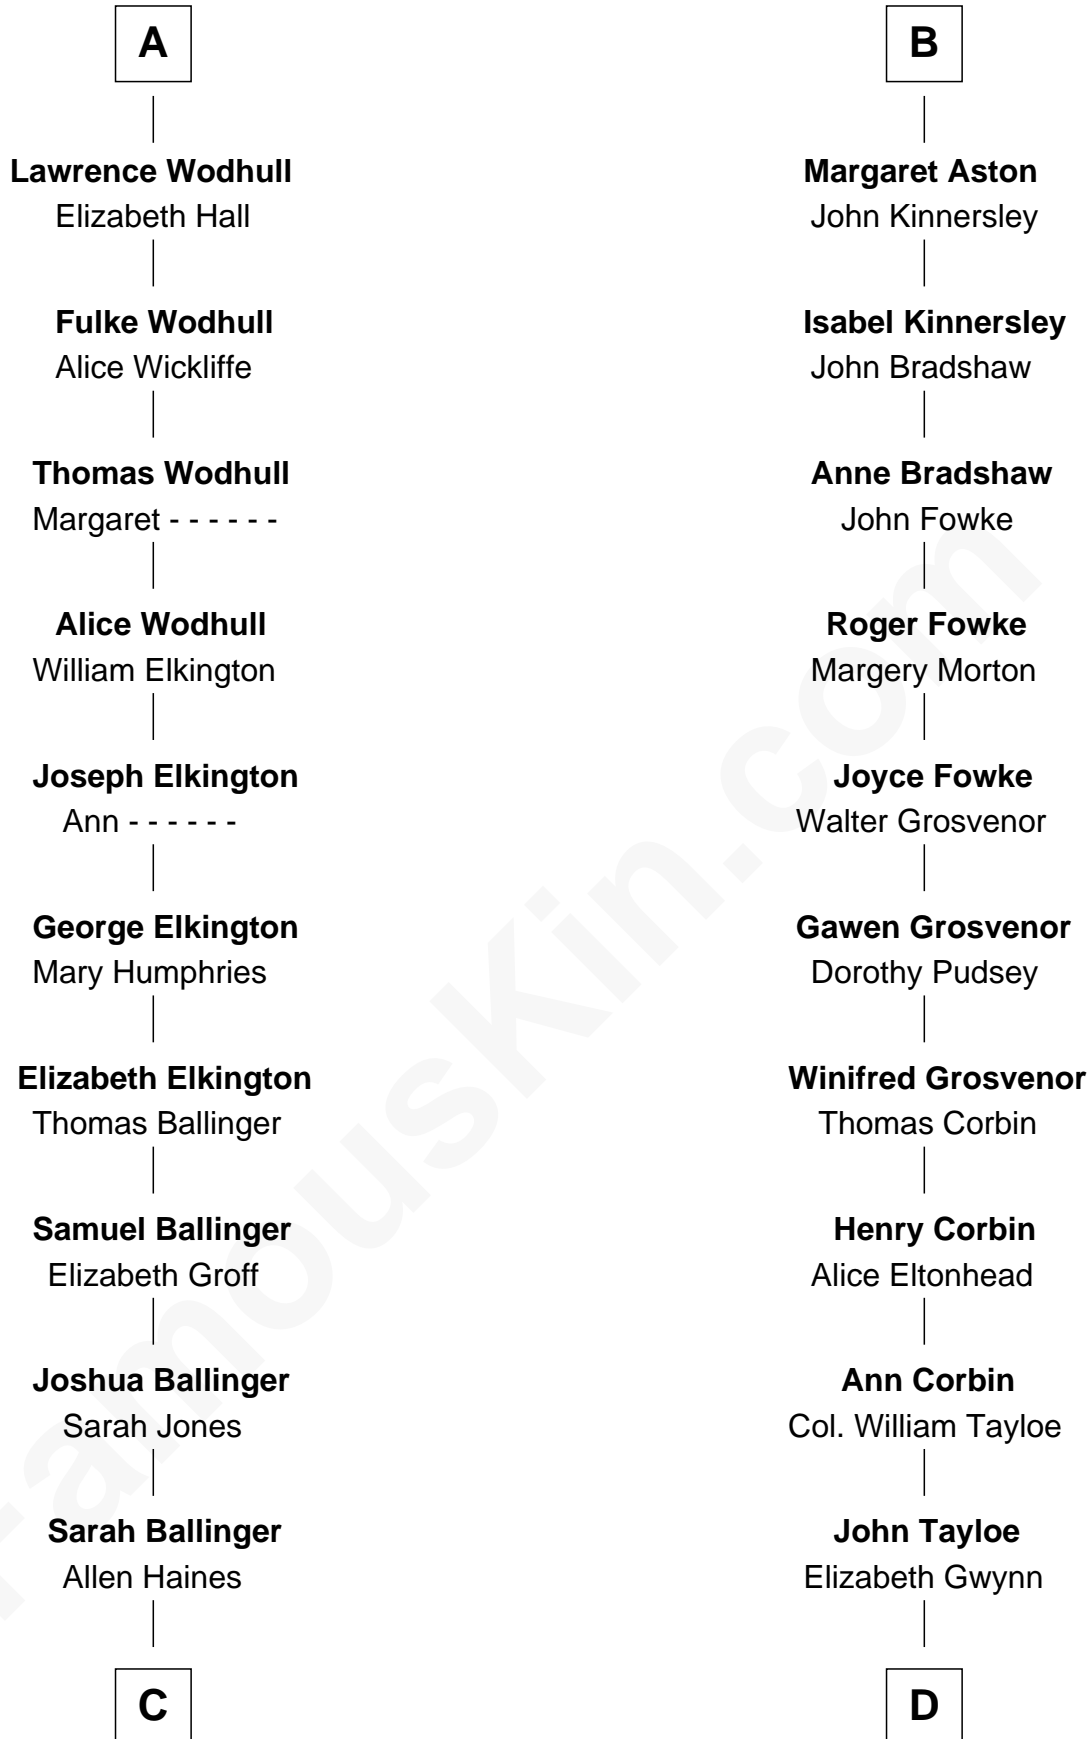

FamousKin.com

Relationship Chart of

Barbara (Pierce) Bush

First Lady of President George H.W. Bush

19th cousin 2 times removed of

Edward Lloyd V

13th Governor of Maryland

John de Botetourte

Maud FitzThomas

C

Jonathan Haines
Mary Jane Sprague

Sarah Haines
Jacob Marion Flickinger

Lulu Dell Flickinger
James Edgar Robinson

Pauline Robinson
Marvin Pierce

Barbara (Pierce) Bush
First Lady of George H.W. Bush

D

John Tayloe
Rebecca Plater

Elizabeth Tayloe
Col. Edward Lloyd

Edward Lloyd V
13th Governor of Maryland