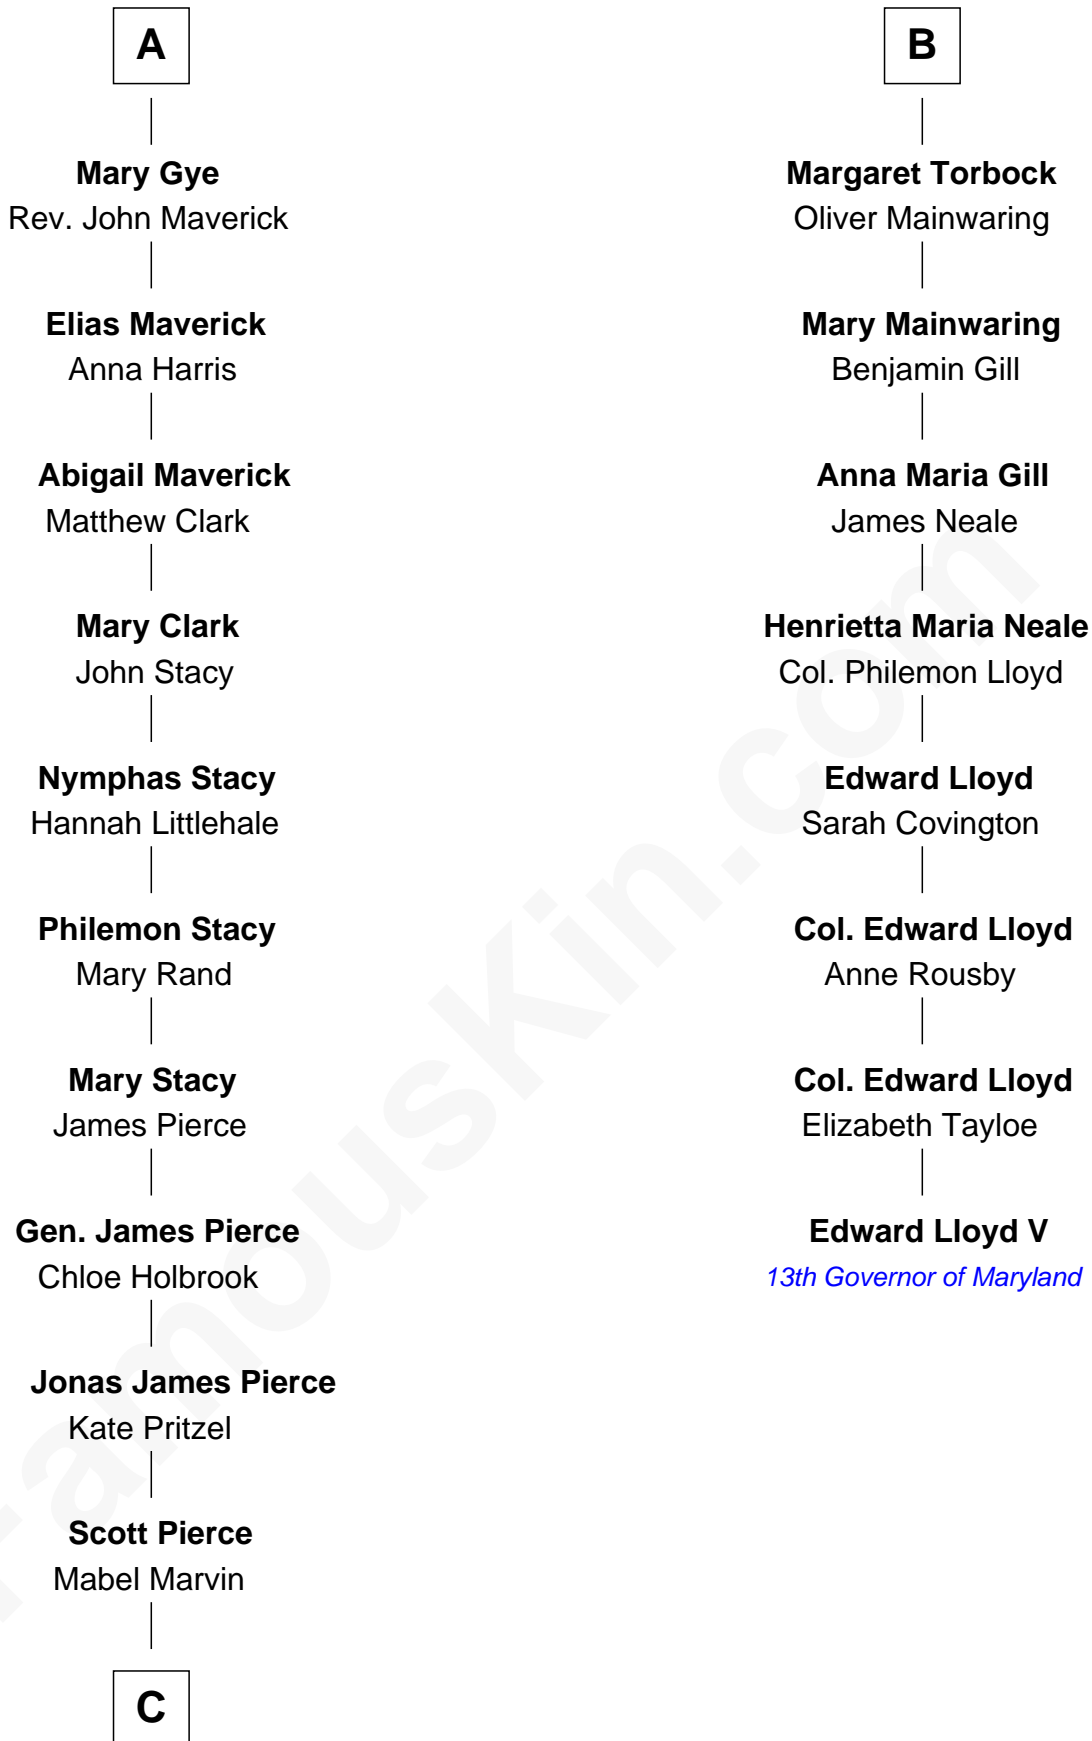

FamousKin.com

Relationship Chart of

Barbara (Pierce) Bush

First Lady of President George H.W. Bush

14th cousin 4 times removed of

Edward Lloyd V

13th Governor of Maryland

C

—
Marvin Pierce
Pauline Robinson

—
Barbara (Pierce) Bush
First Lady of George H.W. Bush

FamousKin.com