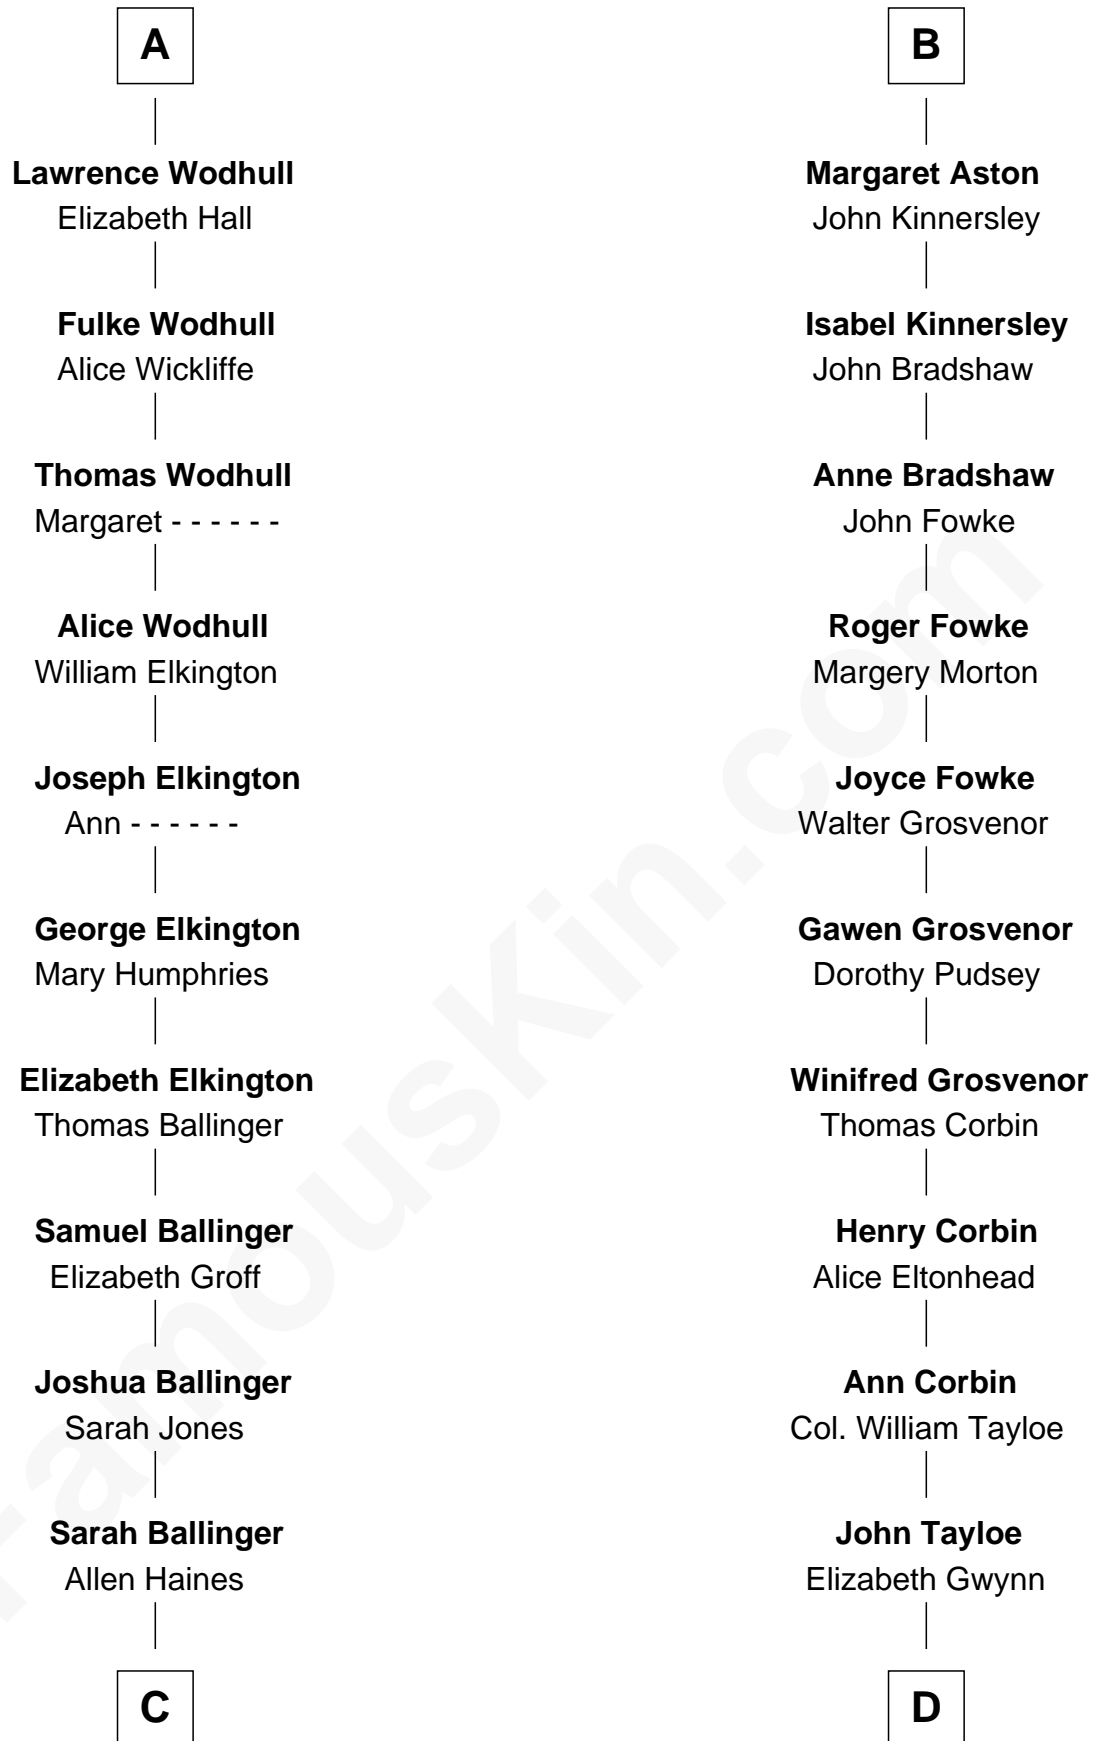

FamousKin.com

Relationship Chart of

Barbara (Pierce) Bush

First Lady of President George H.W. Bush

21st cousin of

Henry Lloyd

40th Governor of Maryland

John de Botetourte

John Wodhull
Joan Etwell

Fulk Wodhull
Anne Newenham

A

Thomas de Botetourte
Joan de Somery

John de Botetourte
Joyce la Zouche de Mortimer

Joyce de Botetourte
Sir Baldwin Freville

Sir Baldwin Freville
Maude le Scrope

Joyce Freville
Sir Roger Aston

Sir Robert Aston
Isabel Brereton

John Aston
Elizabeth Delves

B

C

Jonathan Haines
Mary Jane Sprague

Sarah Haines
Jacob Marion Flickinger

Lulu Dell Flickinger
James Edgar Robinson