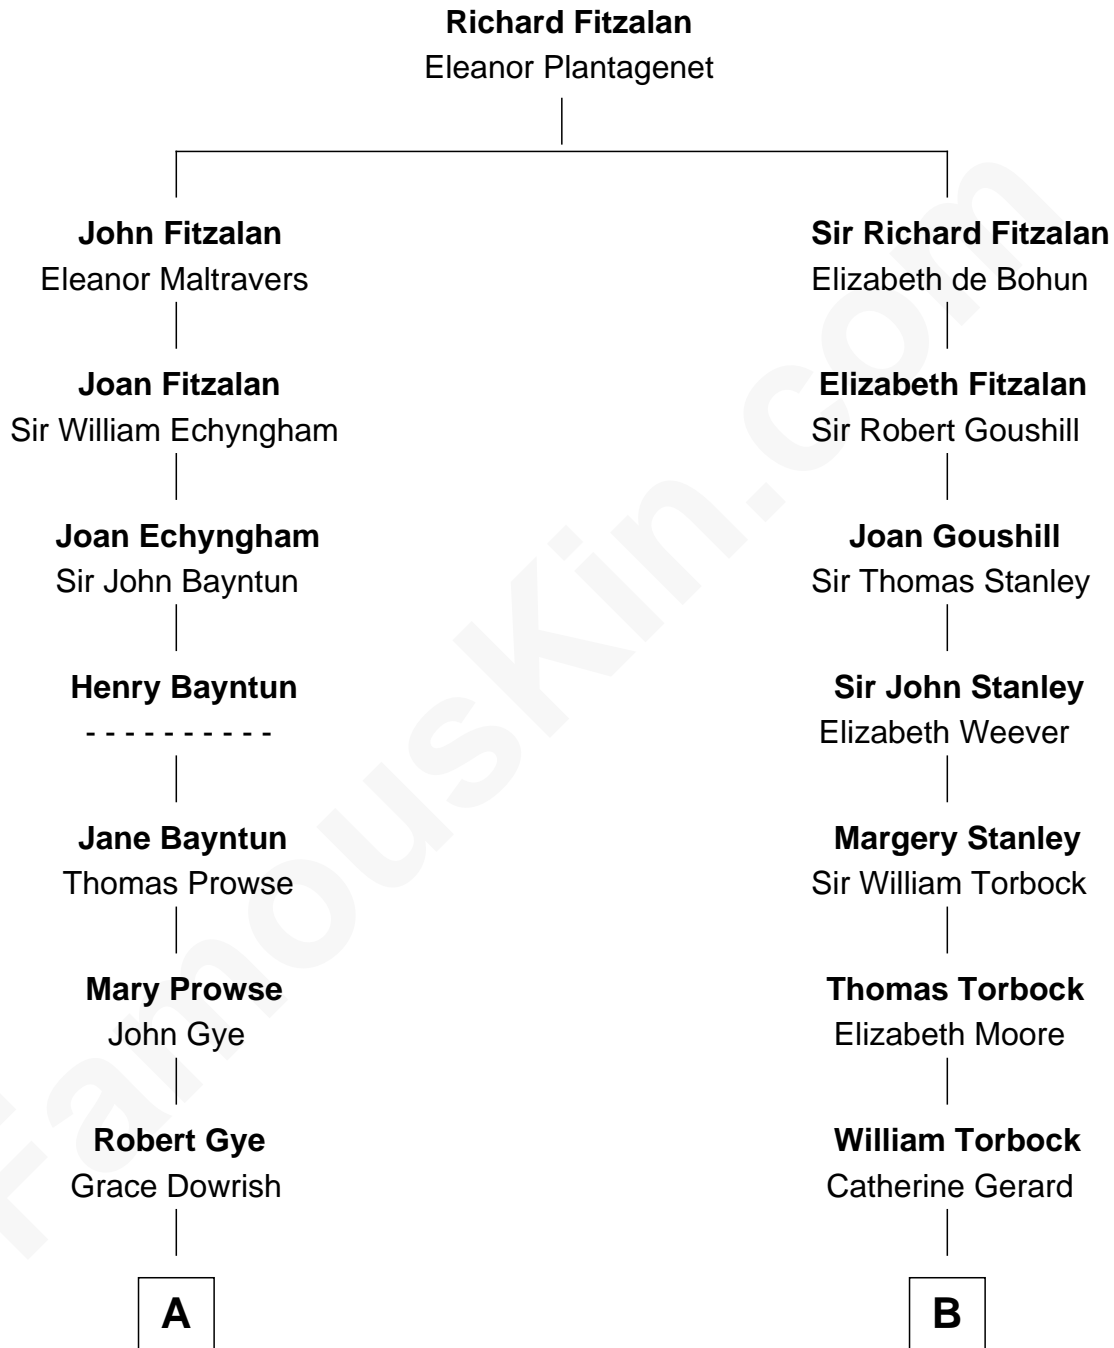

FamousKin.com

Relationship Chart of Barbara (Pierce) Bush

First Lady of President George H.W. Bush

16th cousin 2 times removed of

Henry Lloyd

40th Governor of Maryland

C

—
Marvin Pierce
Pauline Robinson

—
Barbara (Pierce) Bush
First Lady of George H.W. Bush

FamousKin.com