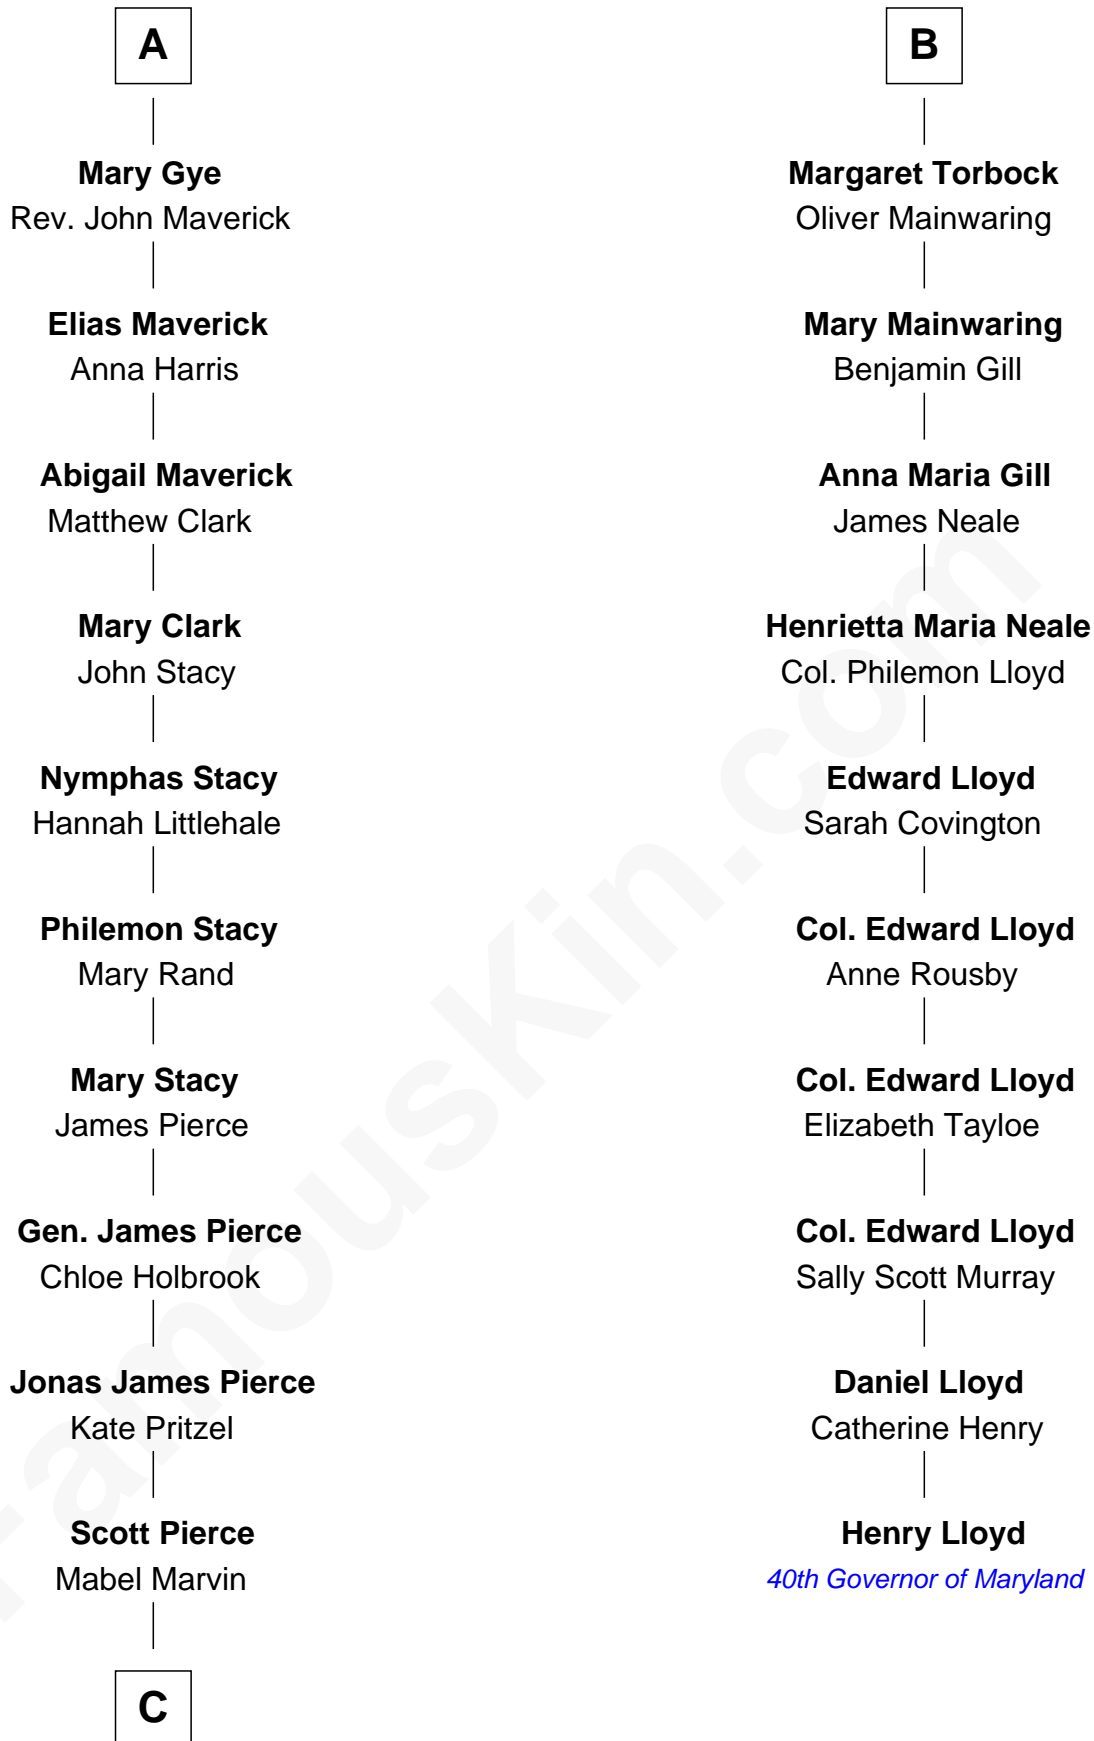

FamousKin.com

Relationship Chart of Barbara (Pierce) Bush

First Lady of President George H.W. Bush

16th cousin 2 times removed of

Henry Lloyd

40th Governor of Maryland

C

—
Marvin Pierce
Pauline Robinson

—
Barbara (Pierce) Bush
First Lady of George H.W. Bush

FamousKin.com