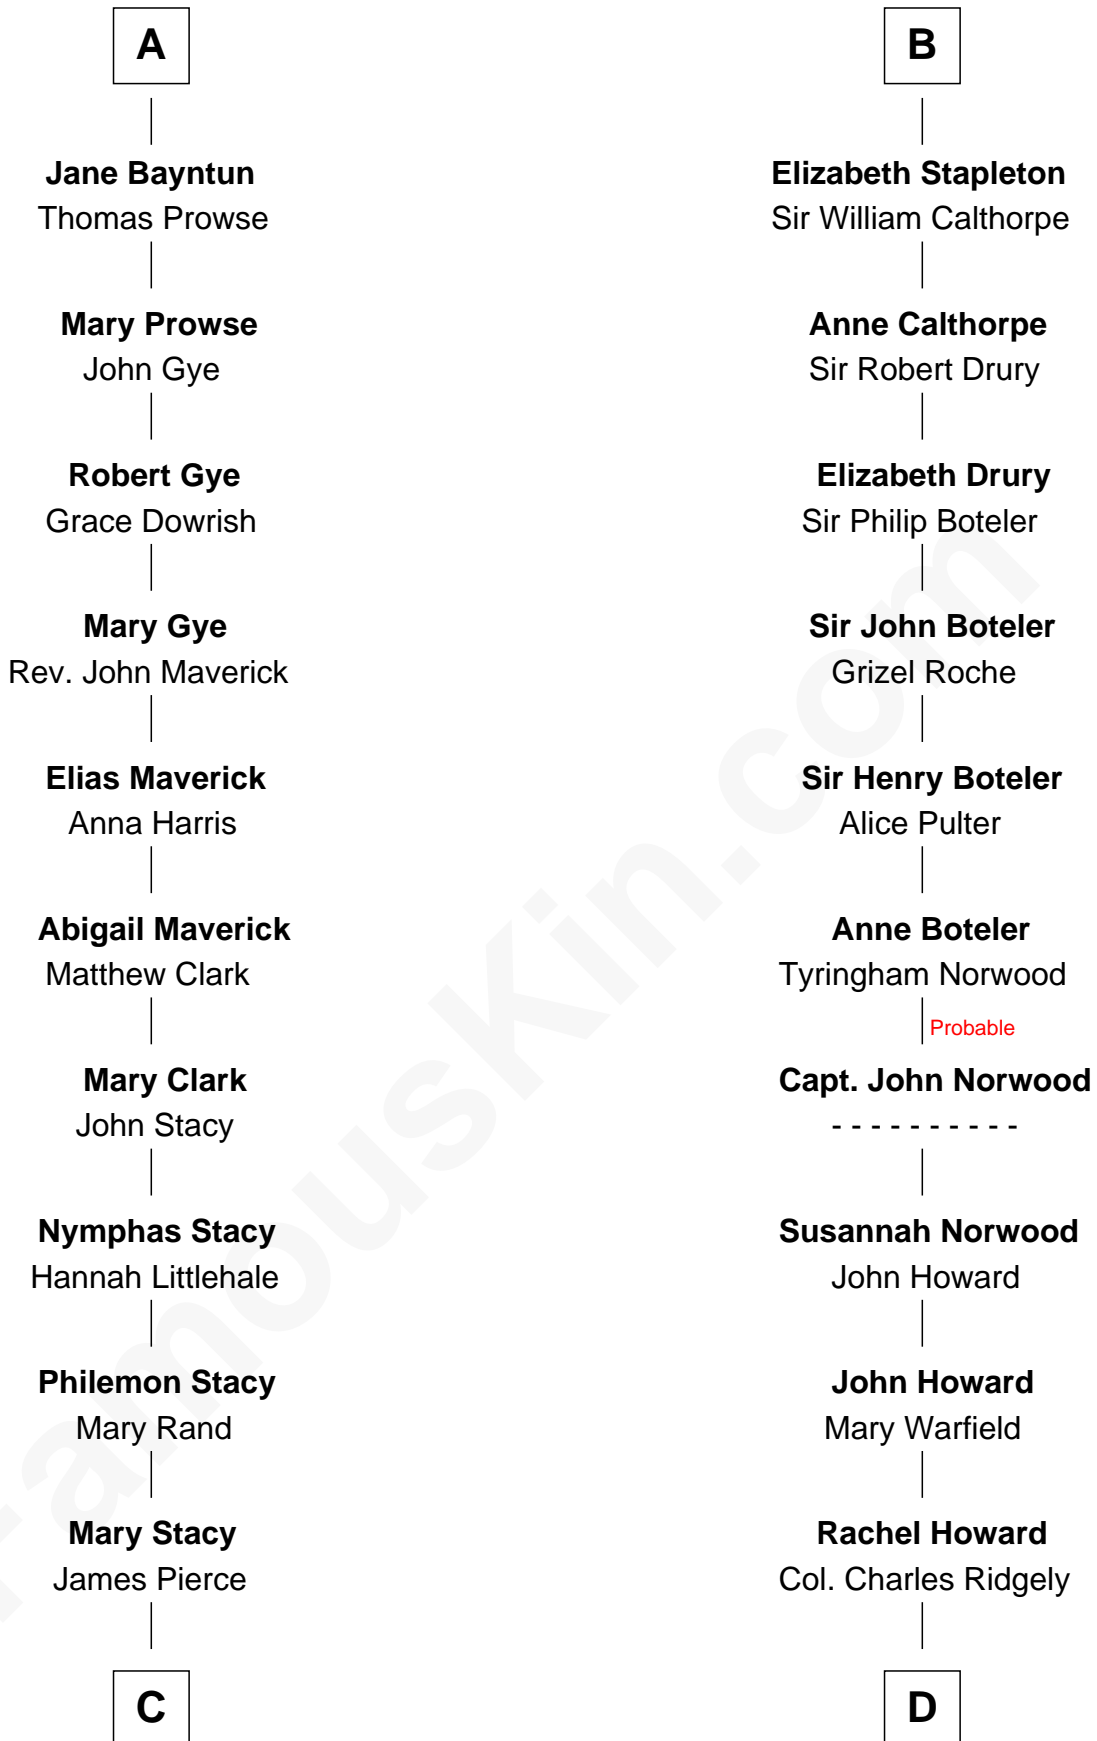

# FamousKin.com

## Relationship Chart of Barbara (Pierce) Bush

*First Lady of President George H.W. Bush*

18th cousin 3 times removed of

**Charles Carnan Ridgely**  
*15th Governor of Maryland*

**C**

**Gen. James Pierce**  
Chloe Holbrook

**Jonas James Pierce**  
Kate Pritzel

**Scott Pierce**  
Mabel Marvin

**Marvin Pierce**  
Pauline Robinson

**Barbara (Pierce) Bush**  
*First Lady of George H.W. Bush*

**D**

**Achsah Ridgely**  
Charles R. Carnan

**Charles Carnan Ridgely**  
*15th Governor of Maryland*

FamousKin.com