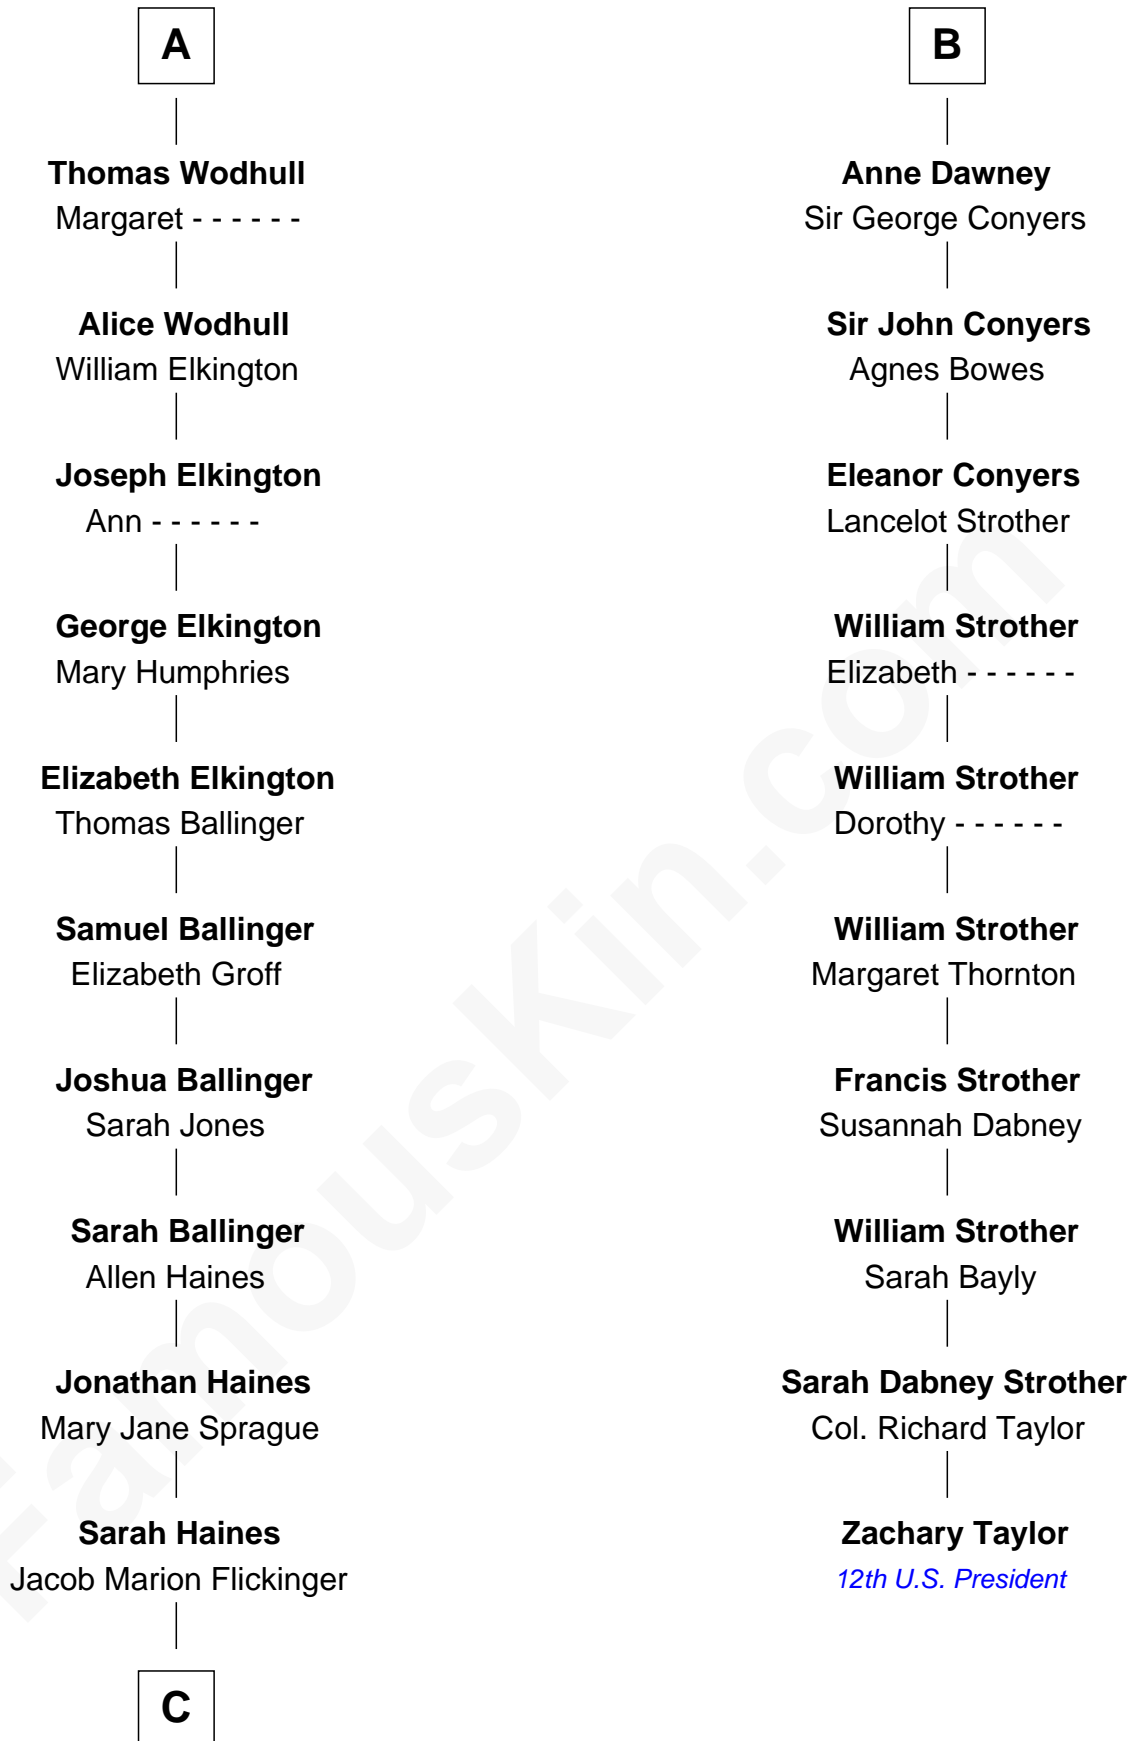

FamousKin.com

Relationship Chart of

Barbara (Pierce) Bush

First Lady of President George H.W. Bush

16th cousin 3 times removed of

Zachary Taylor
12th U.S. President

Sir Warin Trussell
Maud de St. Philibert

Sir Laurence Trussell
Matilda de Charnells

Maud Trussell
Sir John de Hastang

Sir William Trussell
Margery Ludlow

Maud de Hastang
Ralph Stafford

Isabel Trussell
Thomas Wodhull

Sir Humphrey Stafford
Elizabeth Burdet

John Wodhull
Joan Etwell

Sir Humphrey Stafford
Eleanor Aylesbury

Fulk Wodhull
Anne Newenham

Humphrey Stafford
Katherine Fray

Lawrence Wodhull
Elizabeth Hall

Anne Stafford
Sir Richard Neville

Fulke Wodhull
Alice Wickliffe

Dorothy Neville
Sir John Dawney

A

B

C

Lulu Dell Flickinger
James Edgar Robinson

Pauline Robinson
Marvin Pierce

Barbara (Pierce) Bush
First Lady of George H.W. Bush

FamousKin.com