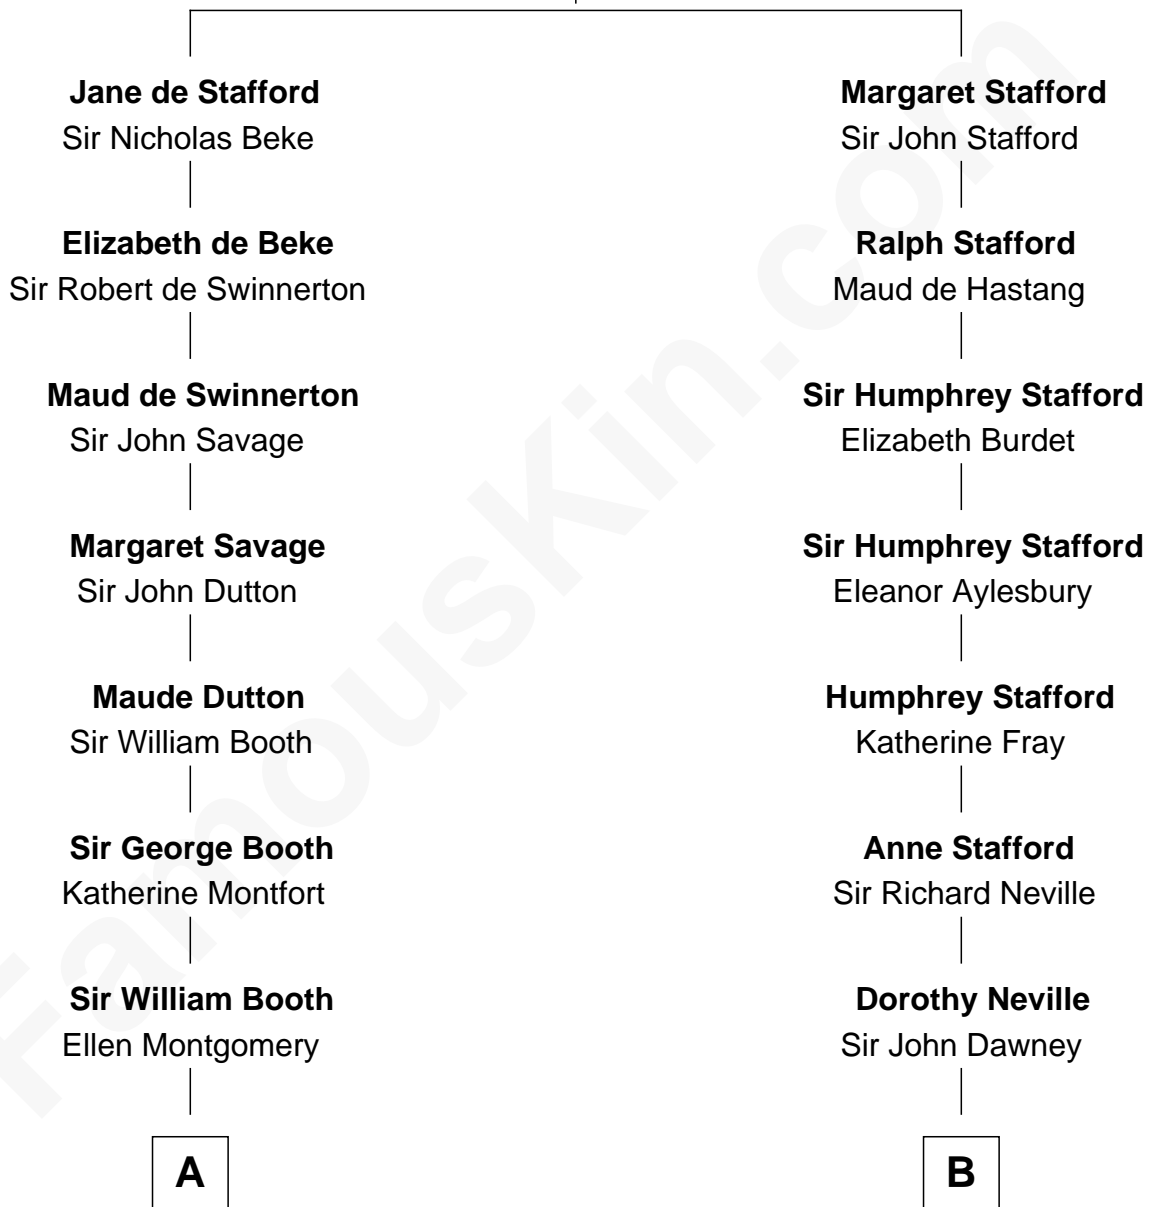

FamousKin.com

Relationship Chart of

Barbara (Pierce) Bush

First Lady of President George H.W. Bush

16th cousin 4 times removed of

Zachary Taylor
12th U.S. President

Ralph de Stafford
Katherine de Hastang

C

Jerome Place Marvin

Martha Ann Stokes

Mabel Marvin

Scott Pierce

Marvin Pierce

Pauline Robinson

Barbara (Pierce) Bush

First Lady of George H.W. Bush