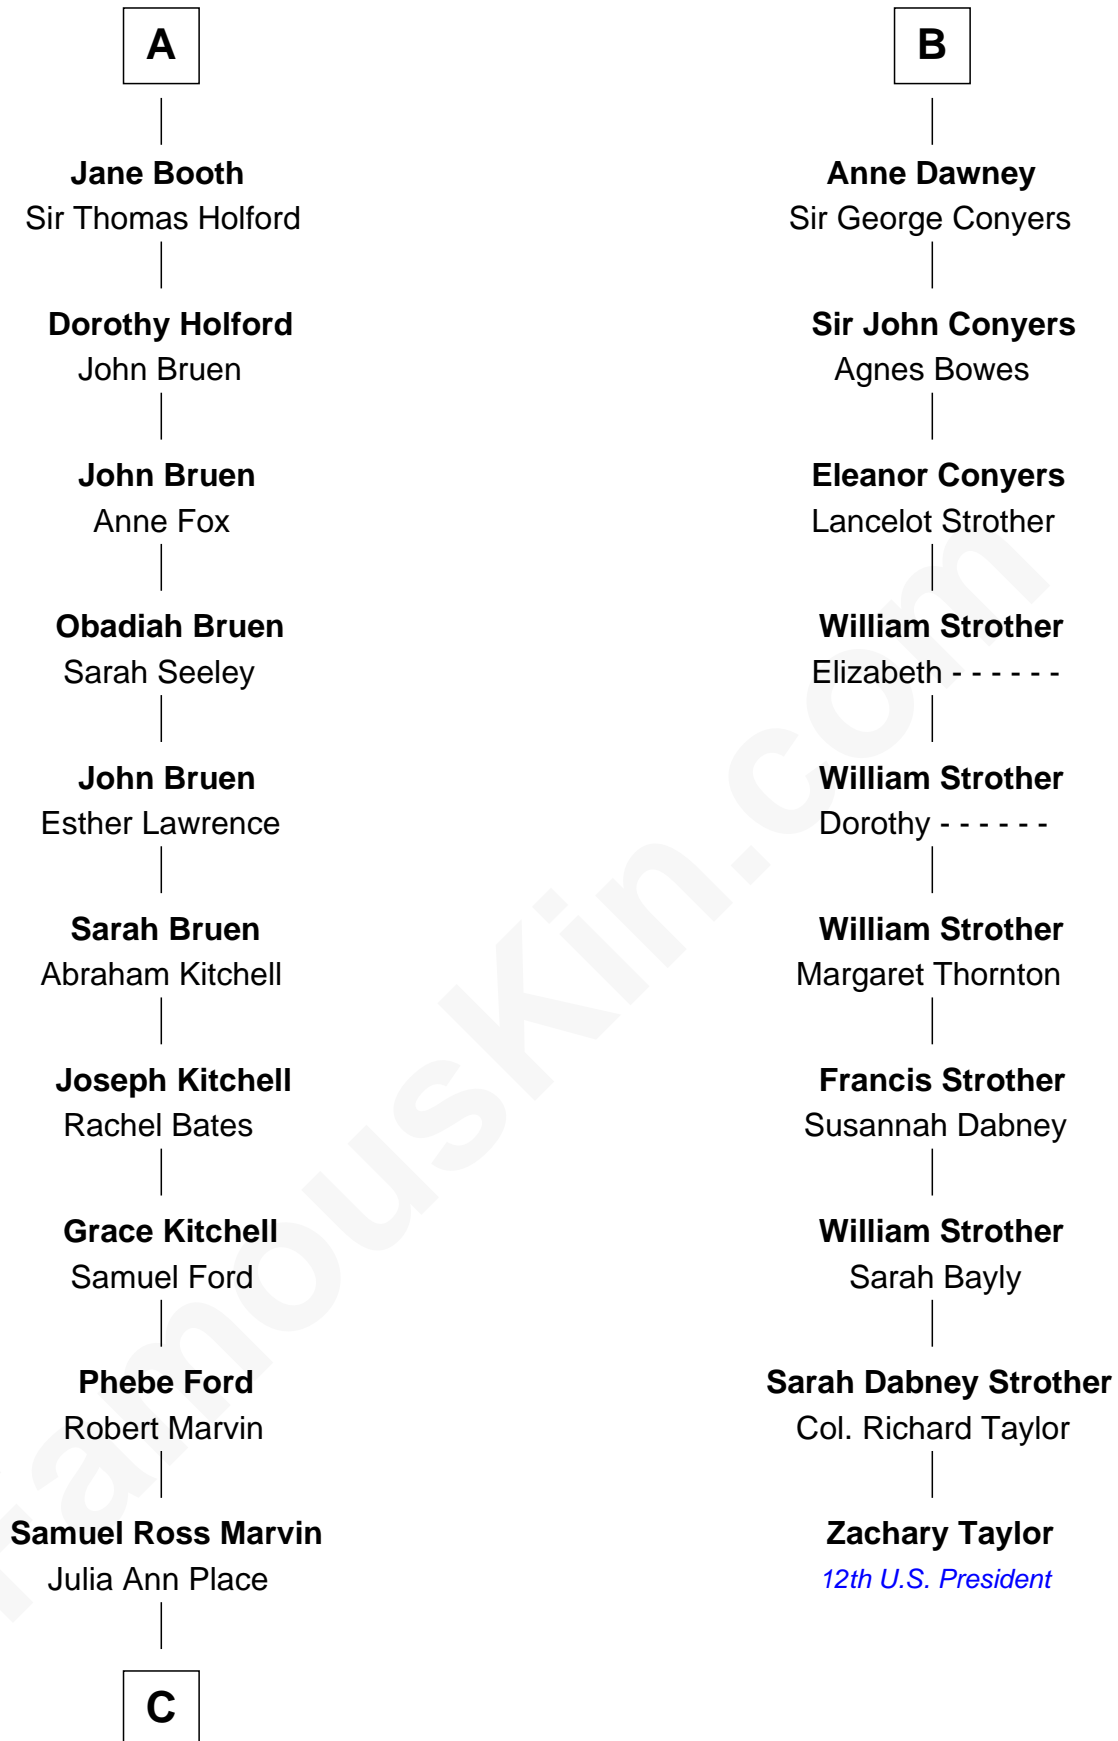

FamousKin.com

Relationship Chart of

Barbara (Pierce) Bush

First Lady of President George H.W. Bush

16th cousin 4 times removed of

Zachary Taylor
12th U.S. President

Ralph de Stafford
Katherine de Hastang

C

Jerome Place Marvin

Martha Ann Stokes

Mabel Marvin

Scott Pierce

Marvin Pierce

Pauline Robinson

Barbara (Pierce) Bush

First Lady of George H.W. Bush