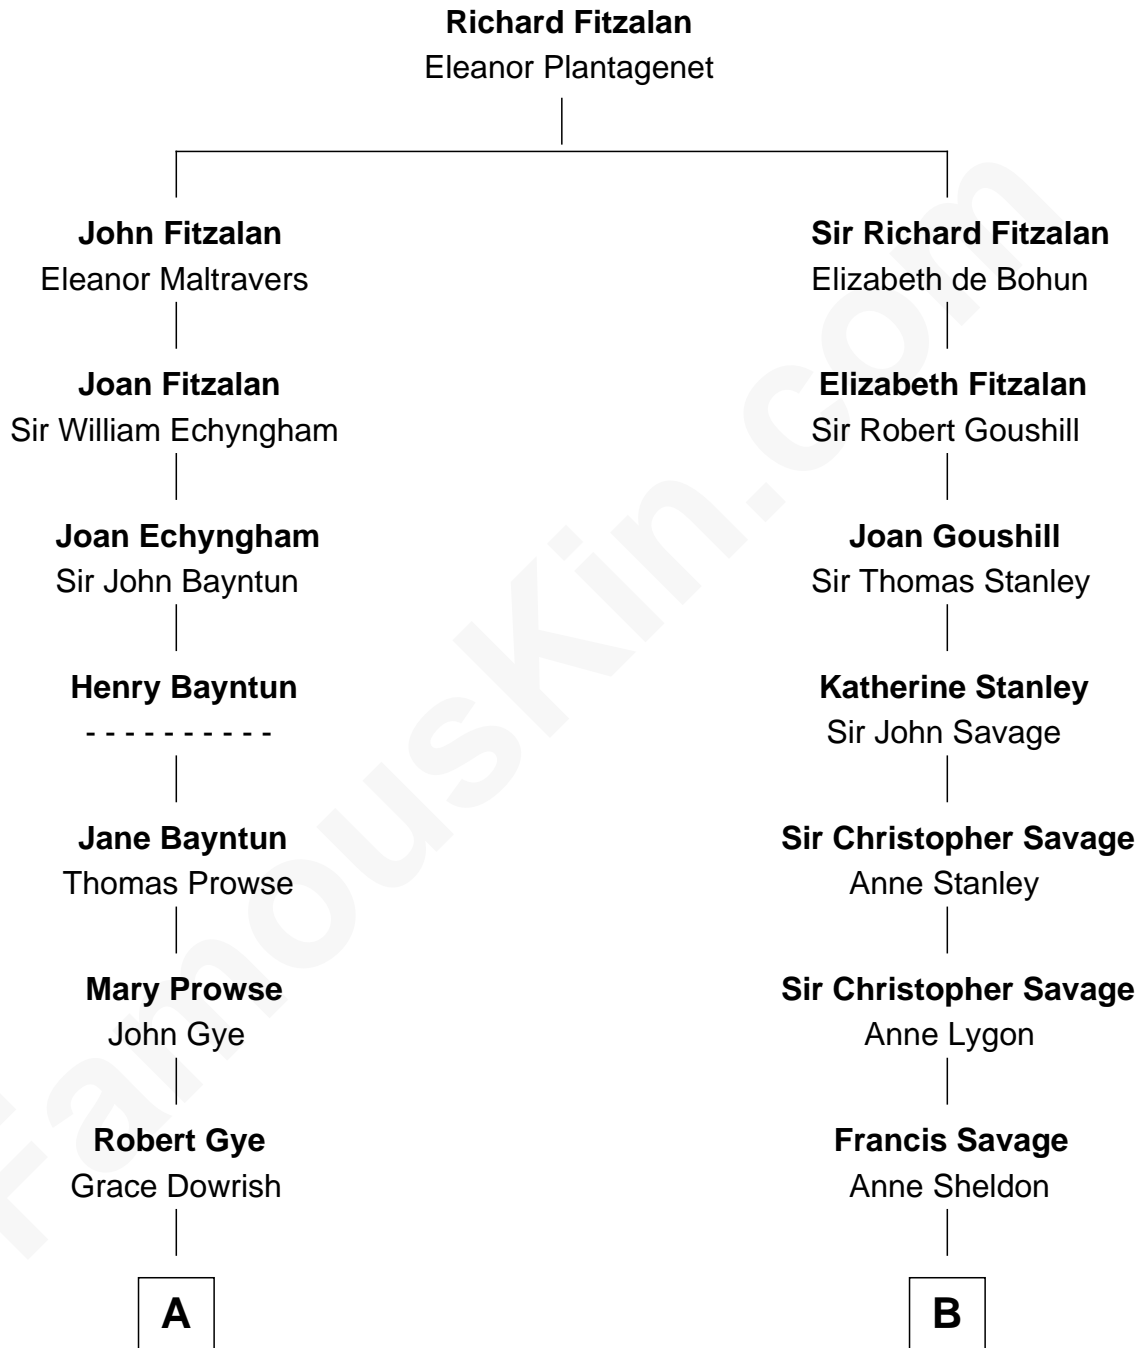

# FamousKin.com

## Relationship Chart of

### Barbara (Pierce) Bush

*First Lady of President George H.W. Bush*

15th cousin 3 times removed of

**Zachary Taylor**  
*12th U.S. President*

**C**

—  
**Marvin Pierce**  
Pauline Robinson

—  
**Barbara (Pierce) Bush**  
*First Lady of George H.W. Bush*