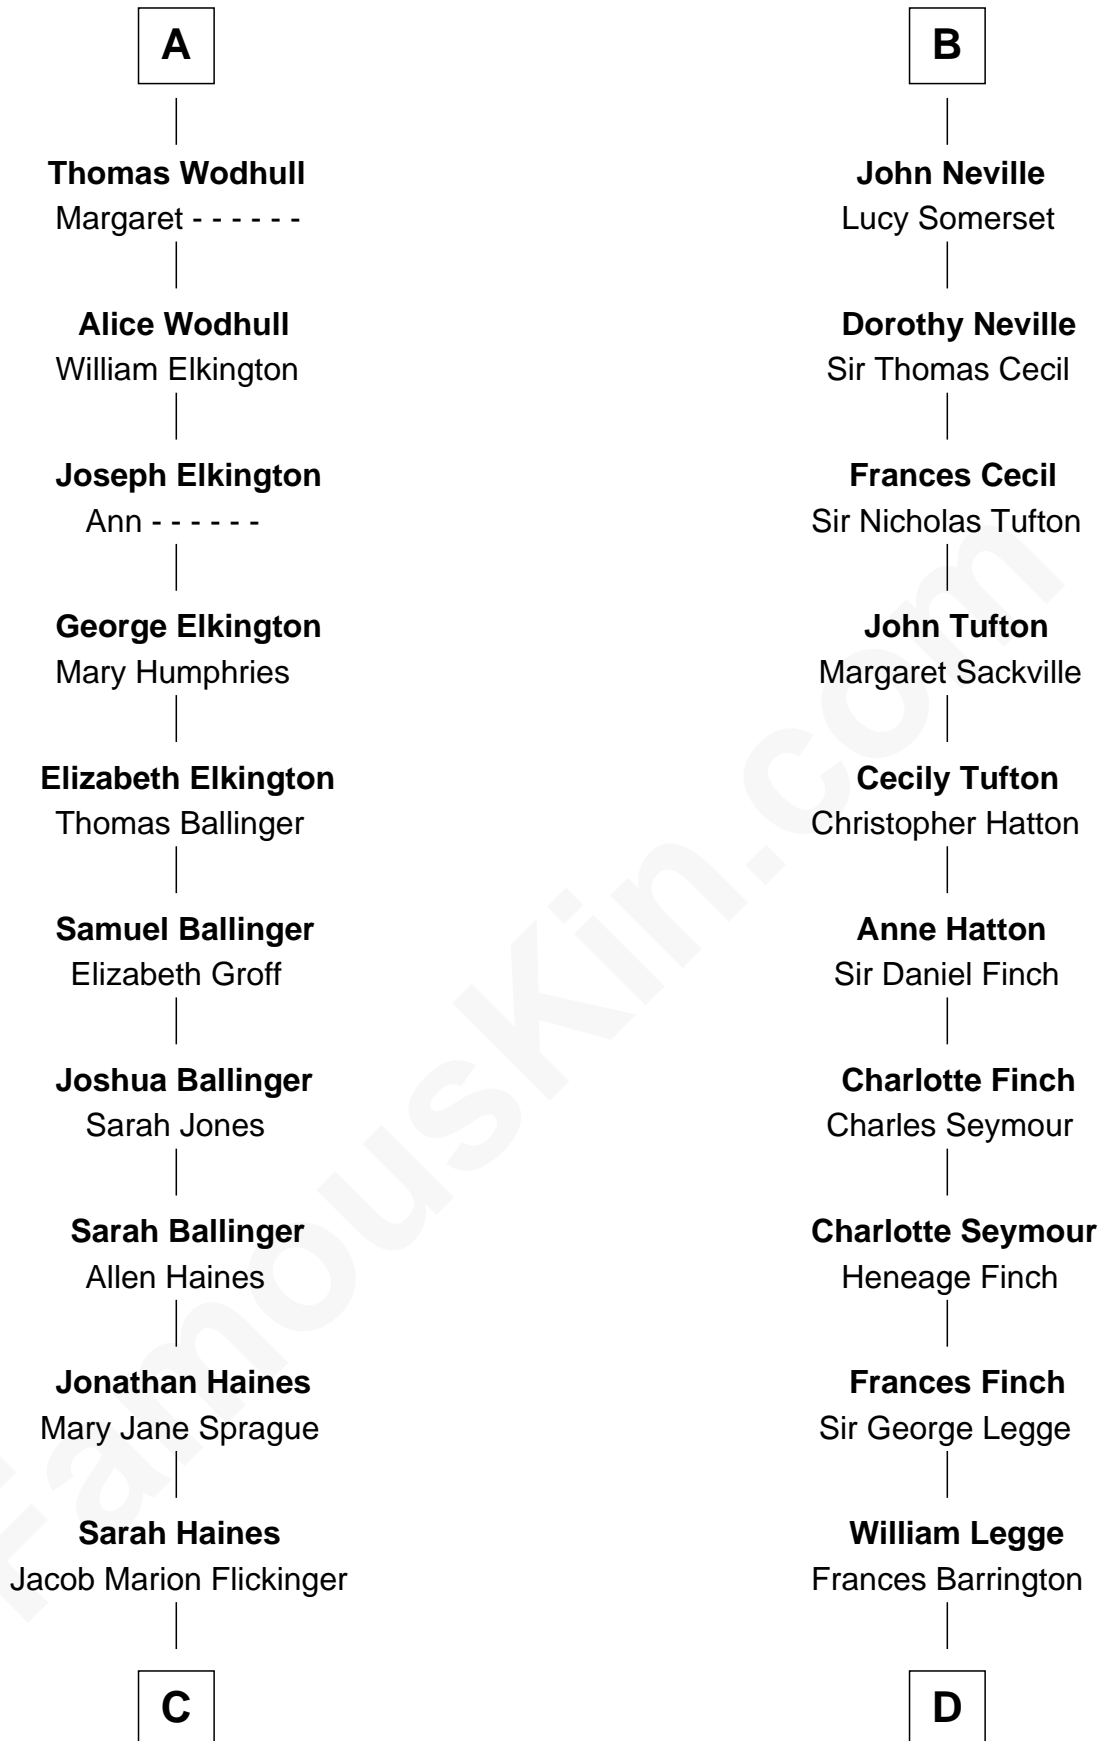

FamousKin.com

Relationship Chart of

Barbara (Pierce) Bush

First Lady of President George H.W. Bush

19th cousin 2 times removed of

Kit Harington

TV Actor - "Game of Thrones"

C

Lulu Dell Flickinger
James Edgar Robinson

Pauline Robinson
Marvin Pierce

Barbara (Pierce) Bush
First Lady of George H.W. Bush

D

Edward Henry Legge
Cordelia Twysden Molesworth

Lois Marjorie Legge
Ernest Wriothsesley Denny