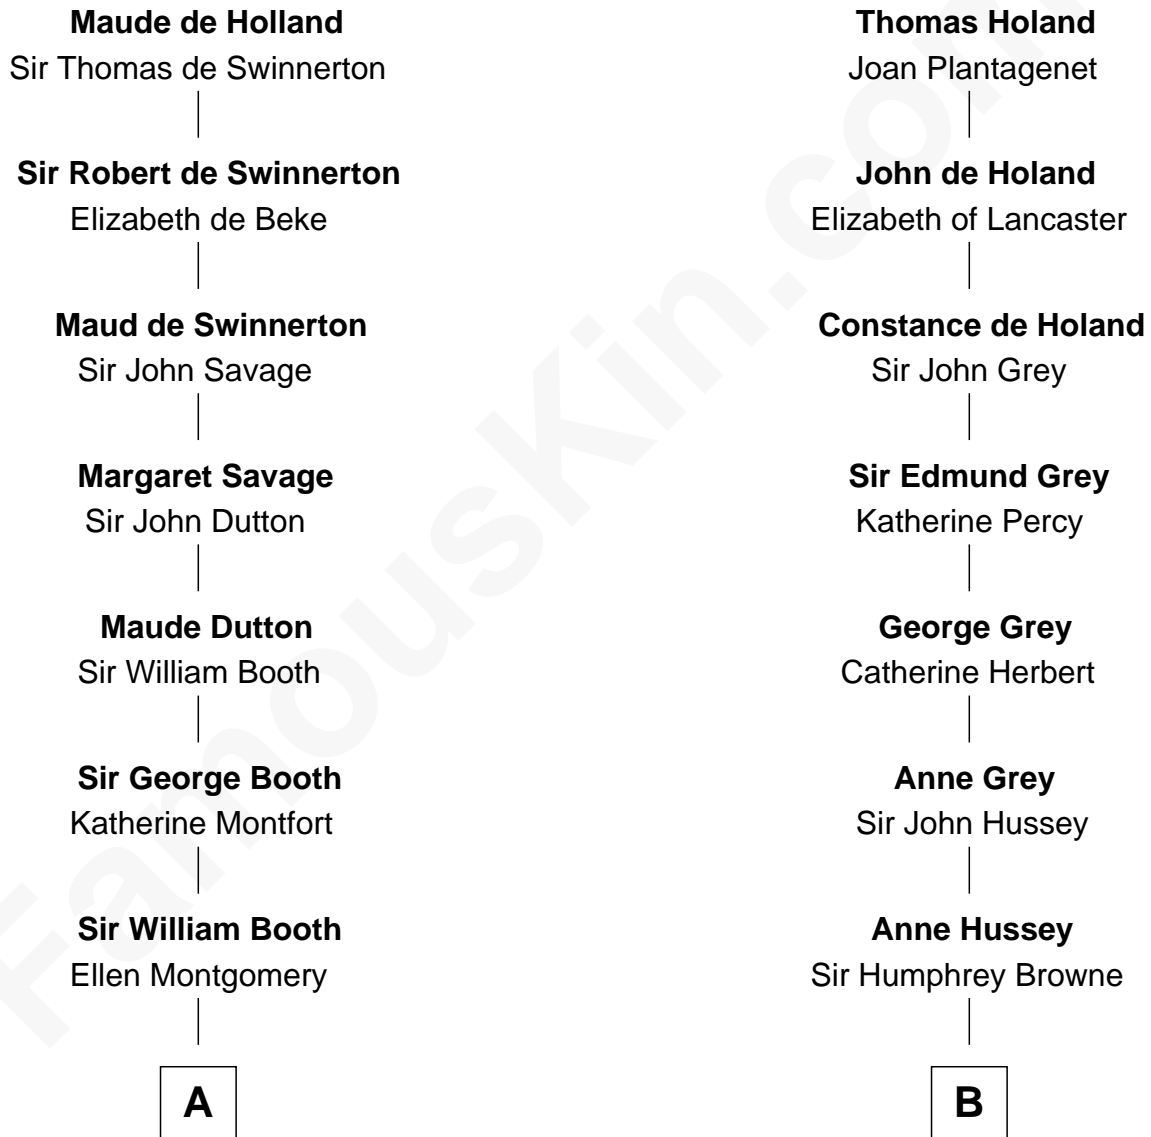

## Relationship Chart of

### Barbara (Pierce) Bush

*First Lady of President George H.W. Bush*

20th cousin of

### Kit Harington

*TV Actor - "Game of Thrones"*

**Sir Robert de Holland**

Maude la Zouche

**C**

**Jerome Place Marvin**

Martha Ann Stokes

**Mabel Marvin**

Scott Pierce

**Marvin Pierce**

Pauline Robinson

**Barbara (Pierce) Bush**

*First Lady of George H.W. Bush*

**D**

**Lois Marjorie Legge**

Ernest Wriothesley Denny