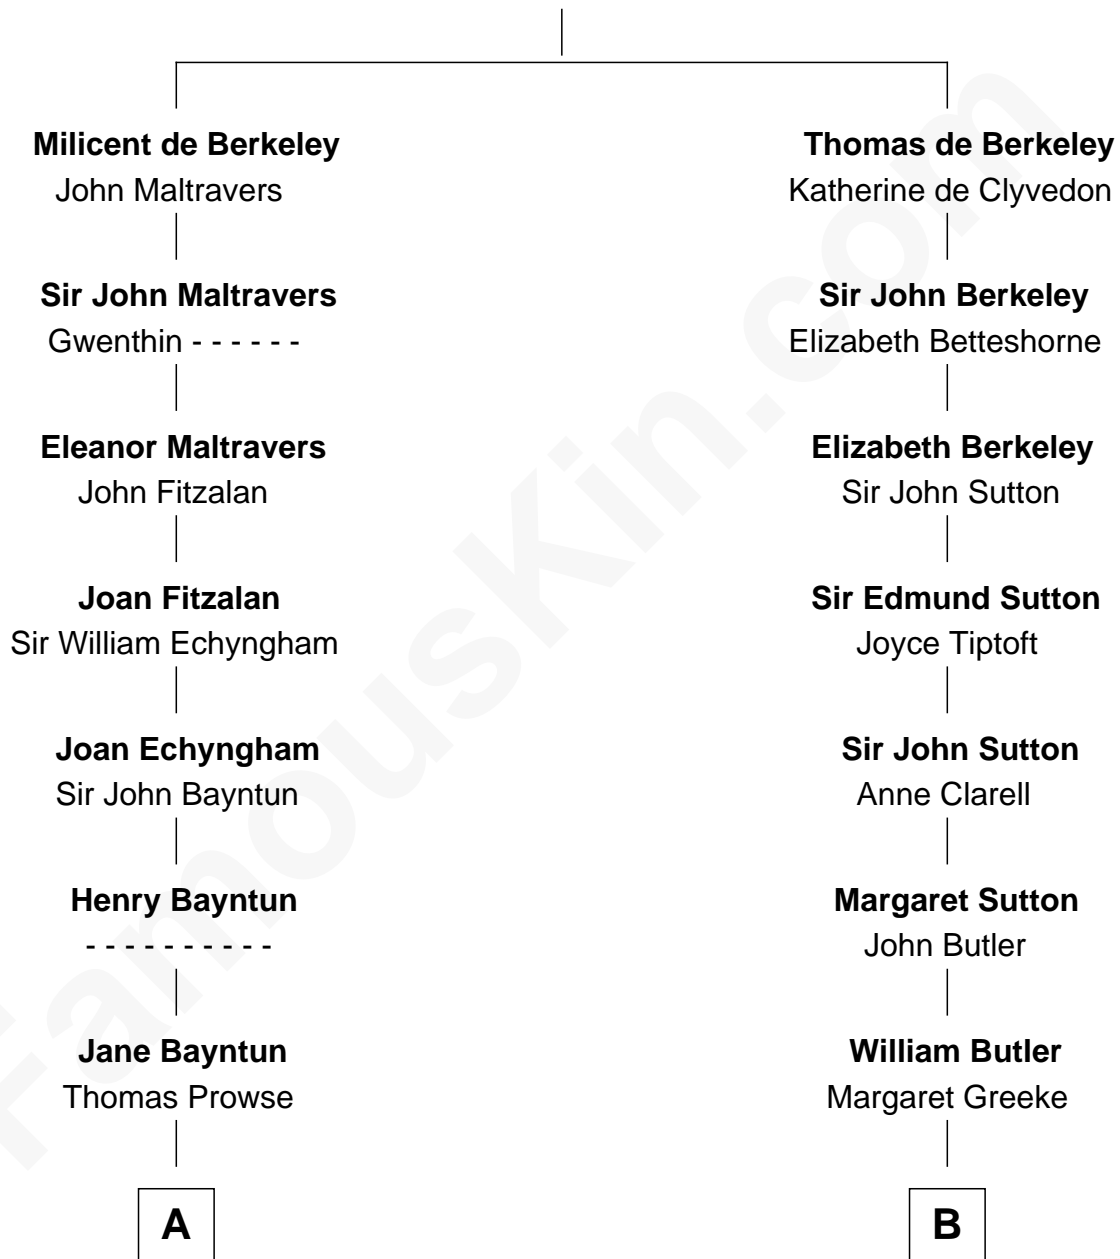

FamousKin.com

Relationship Chart of

Barbara (Pierce) Bush

First Lady of President George H.W. Bush

20th cousin of

Kit Harington

TV Actor - "Game of Thrones"

Sir Maurice de Berkeley

Eve la Zouche

C

Jonas James Pierce

Kate Pritzel

Scott Pierce

Mabel Marvin

Marvin Pierce

Pauline Robinson