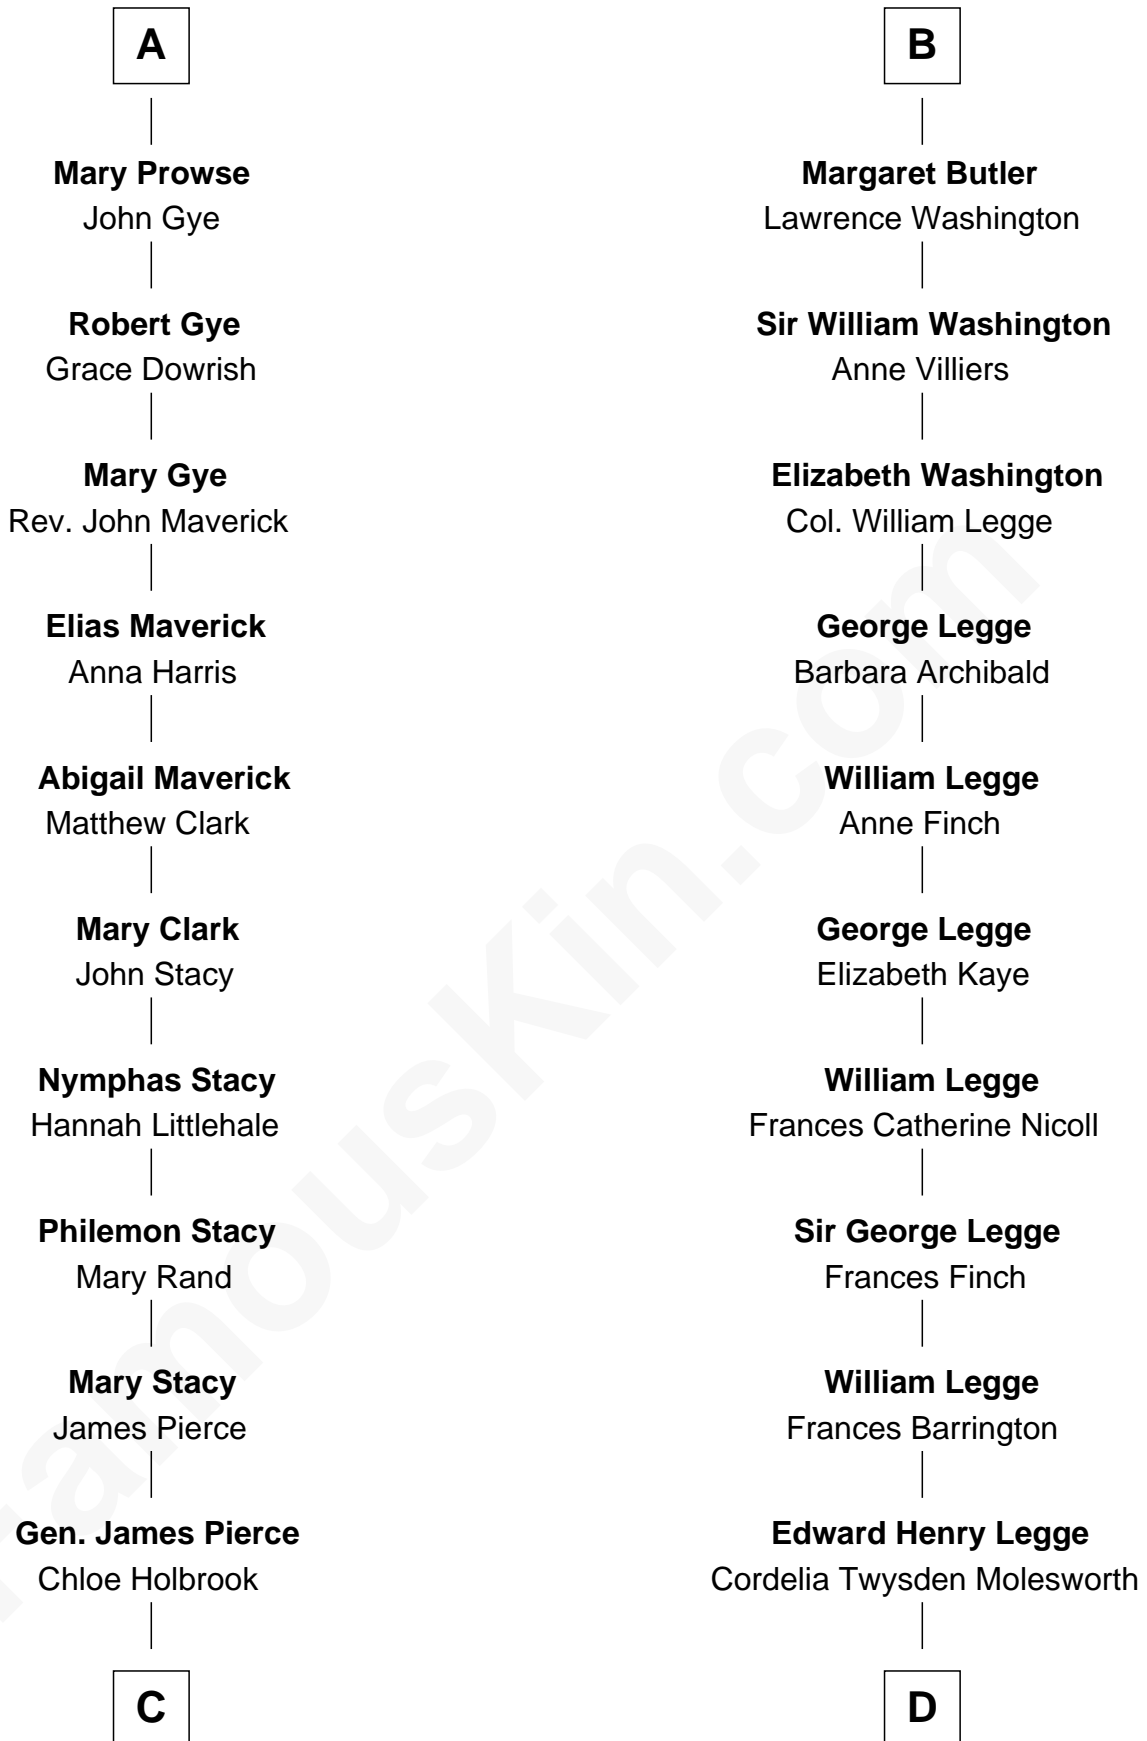

FamousKin.com

Relationship Chart of

Barbara (Pierce) Bush

First Lady of President George H.W. Bush

20th cousin of

Kit Harington

TV Actor - "Game of Thrones"

Sir Maurice de Berkeley

Eve la Zouche

C

Jonas James Pierce

Kate Pritzel

Scott Pierce

Mabel Marvin

Marvin Pierce

Pauline Robinson

Barbara (Pierce) Bush

First Lady of George H.W. Bush

D

Lois Marjorie Legge

Ernest Wriothesley Denny

Lavender Cecilia Denny

John Charles Dundas Harington

Sir David Richard Harington