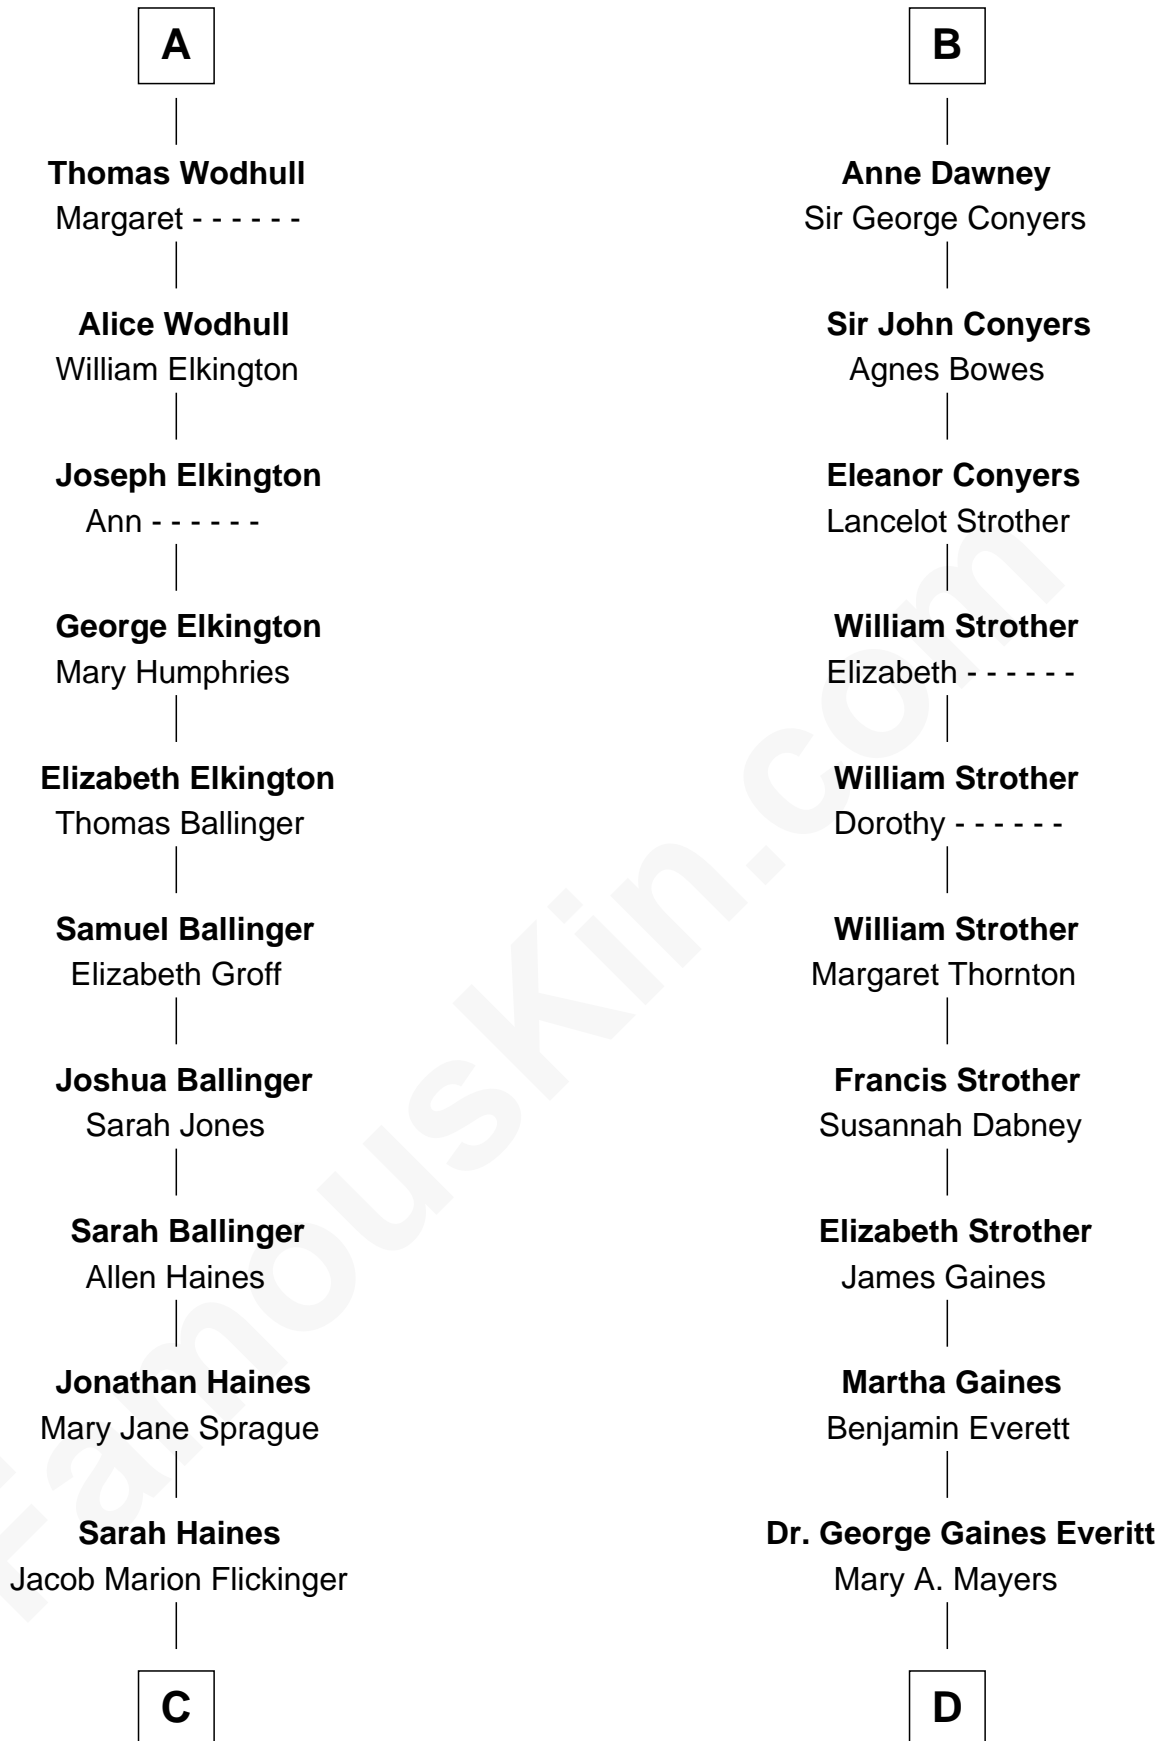

FamousKin.com

Relationship Chart of

Barbara (Pierce) Bush

First Lady of President George H.W. Bush

19th cousin 1 time removed of

William H. Macy
TV and Movie Actor

Sir Warin Trussell
Maud de St. Philibert

Sir Laurence Trussell
Matilda de Charnells

Sir William Trussell
Margery Ludlow

Isabel Trussell
Thomas Wodhull

John Wodhull
Joan Etwell

Fulk Wodhull
Anne Newenham

Lawrence Wodhull
Elizabeth Hall

Fulke Wodhull
Alice Wickliffe

A

Maud Trussell

Sir John de Hastang

Maud de Hastang
Ralph Stafford

Sir Humphrey Stafford
Elizabeth Burdet

Sir Humphrey Stafford
Eleanor Aylesbury

Humphrey Stafford
Katherine Fray

Anne Stafford
Sir Richard Neville

Dorothy Neville
Sir John Dawney

B

C

Lulu Dell Flickinger
James Edgar Robinson

Pauline Robinson
Marvin Pierce

Barbara (Pierce) Bush
First Lady of George H.W. Bush

D

Horace Benjamin Everitt
Martha Leticia Roberts

Mary Lois Everitt
Clement Overstreet