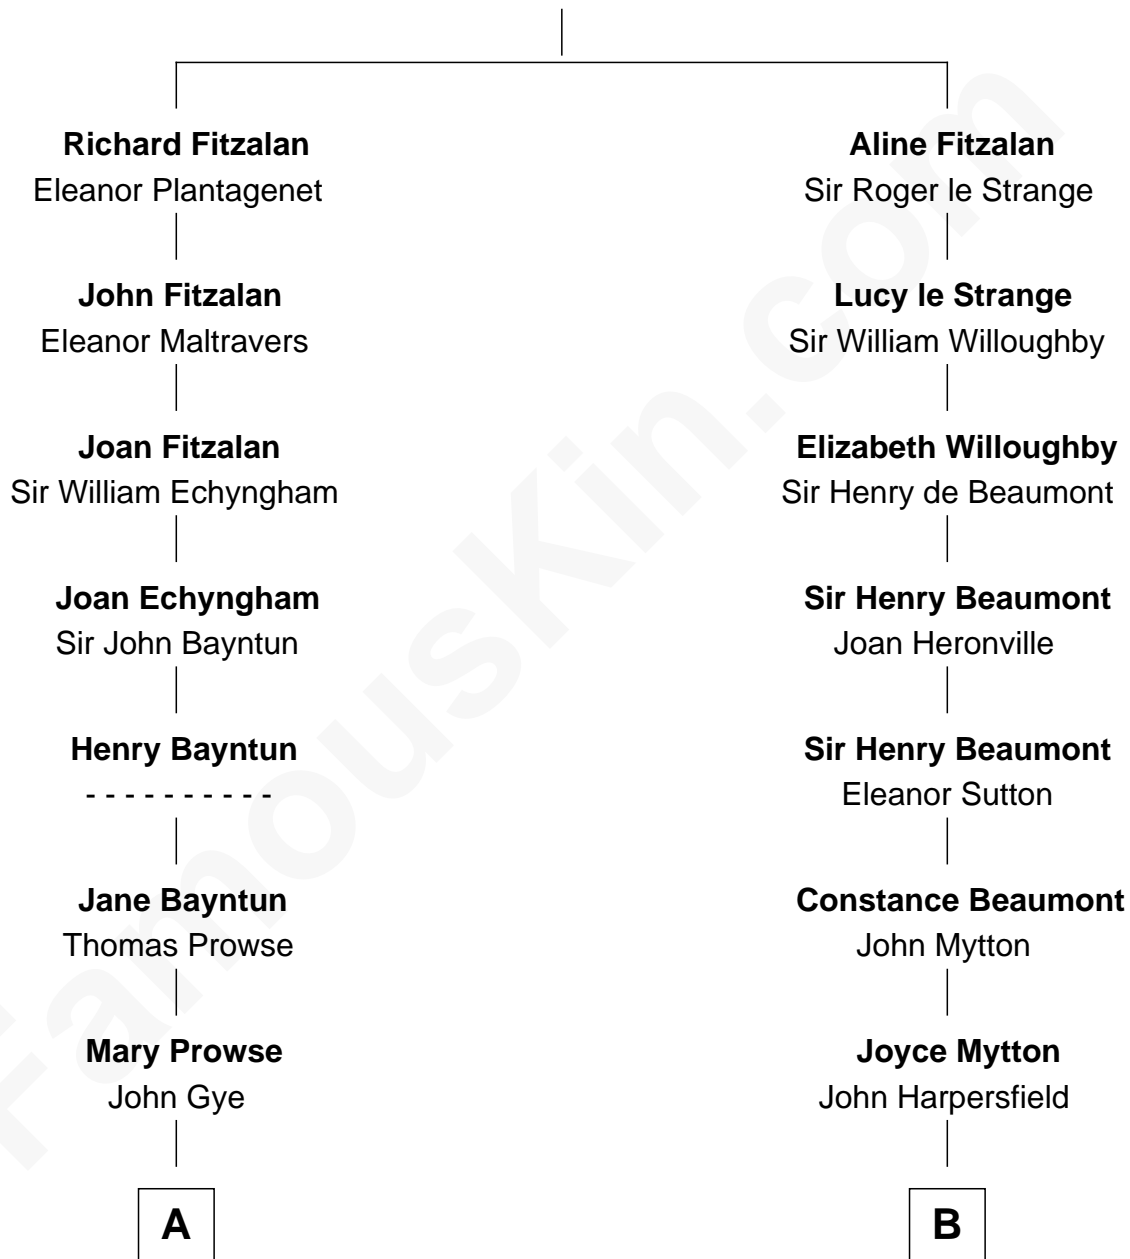

## Relationship Chart of

### Barbara (Pierce) Bush

*First Lady of President George H.W. Bush*

19th cousin 2 times removed of

**Gerald Ford**

*38th U.S. President*

**Edmund Fitzalan**

Alice de Warenne

**C**

**Scott Pierce**  
Mabel Marvin

**Marvin Pierce**  
Pauline Robinson

**Barbara (Pierce) Bush**  
*First Lady of George H.W. Bush*

**D**

**George Selden Butler**  
Elizabeth Ely Gridley

**Amy Gridley Butler**  
George Manney Ayer

**Adele Augusta Ayer**  
Levi Addison Gardner

**Dorothy Ayer Gardner**  
Leslie Lynch King

**Gerald Ford**  
*38th U.S. President*

FamousKin.com