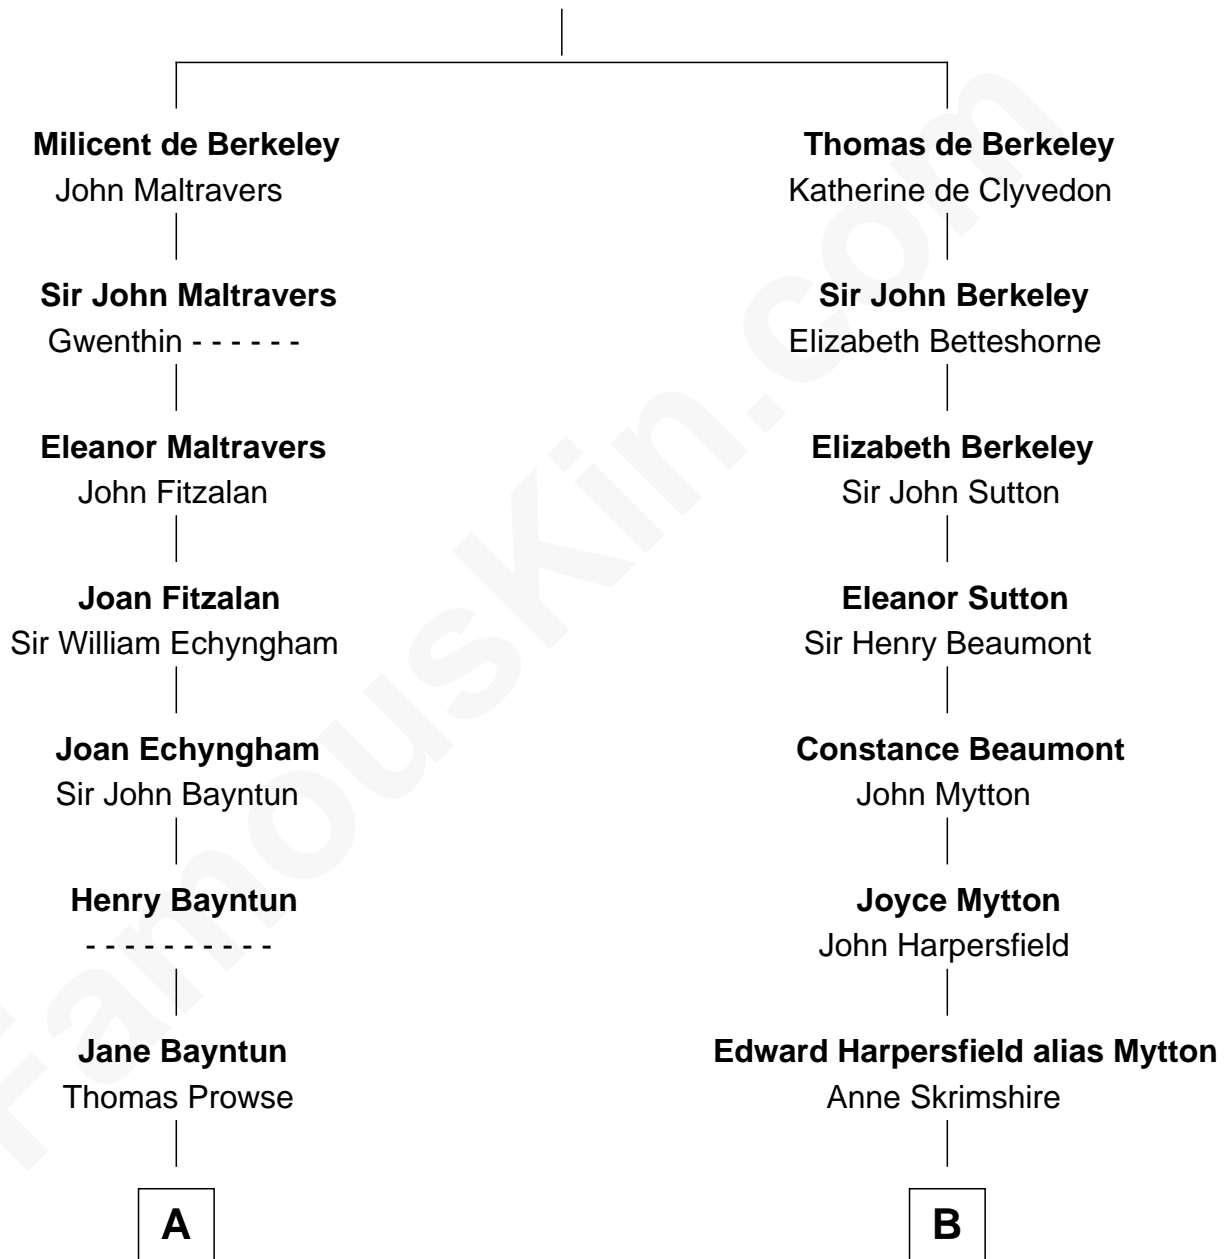

FamousKin.com

Relationship Chart of

Barbara (Pierce) Bush

First Lady of President George H.W. Bush

20th cousin of

Gerald Ford

38th U.S. President

Sir Maurice de Berkeley

Eve la Zouche

C

Jonas James Pierce

Kate Pritzel

Scott Pierce

Mabel Marvin

Marvin Pierce

Pauline Robinson

Leslie Lynch King

Gerald Ford

38th U.S. President

FamousKin.com