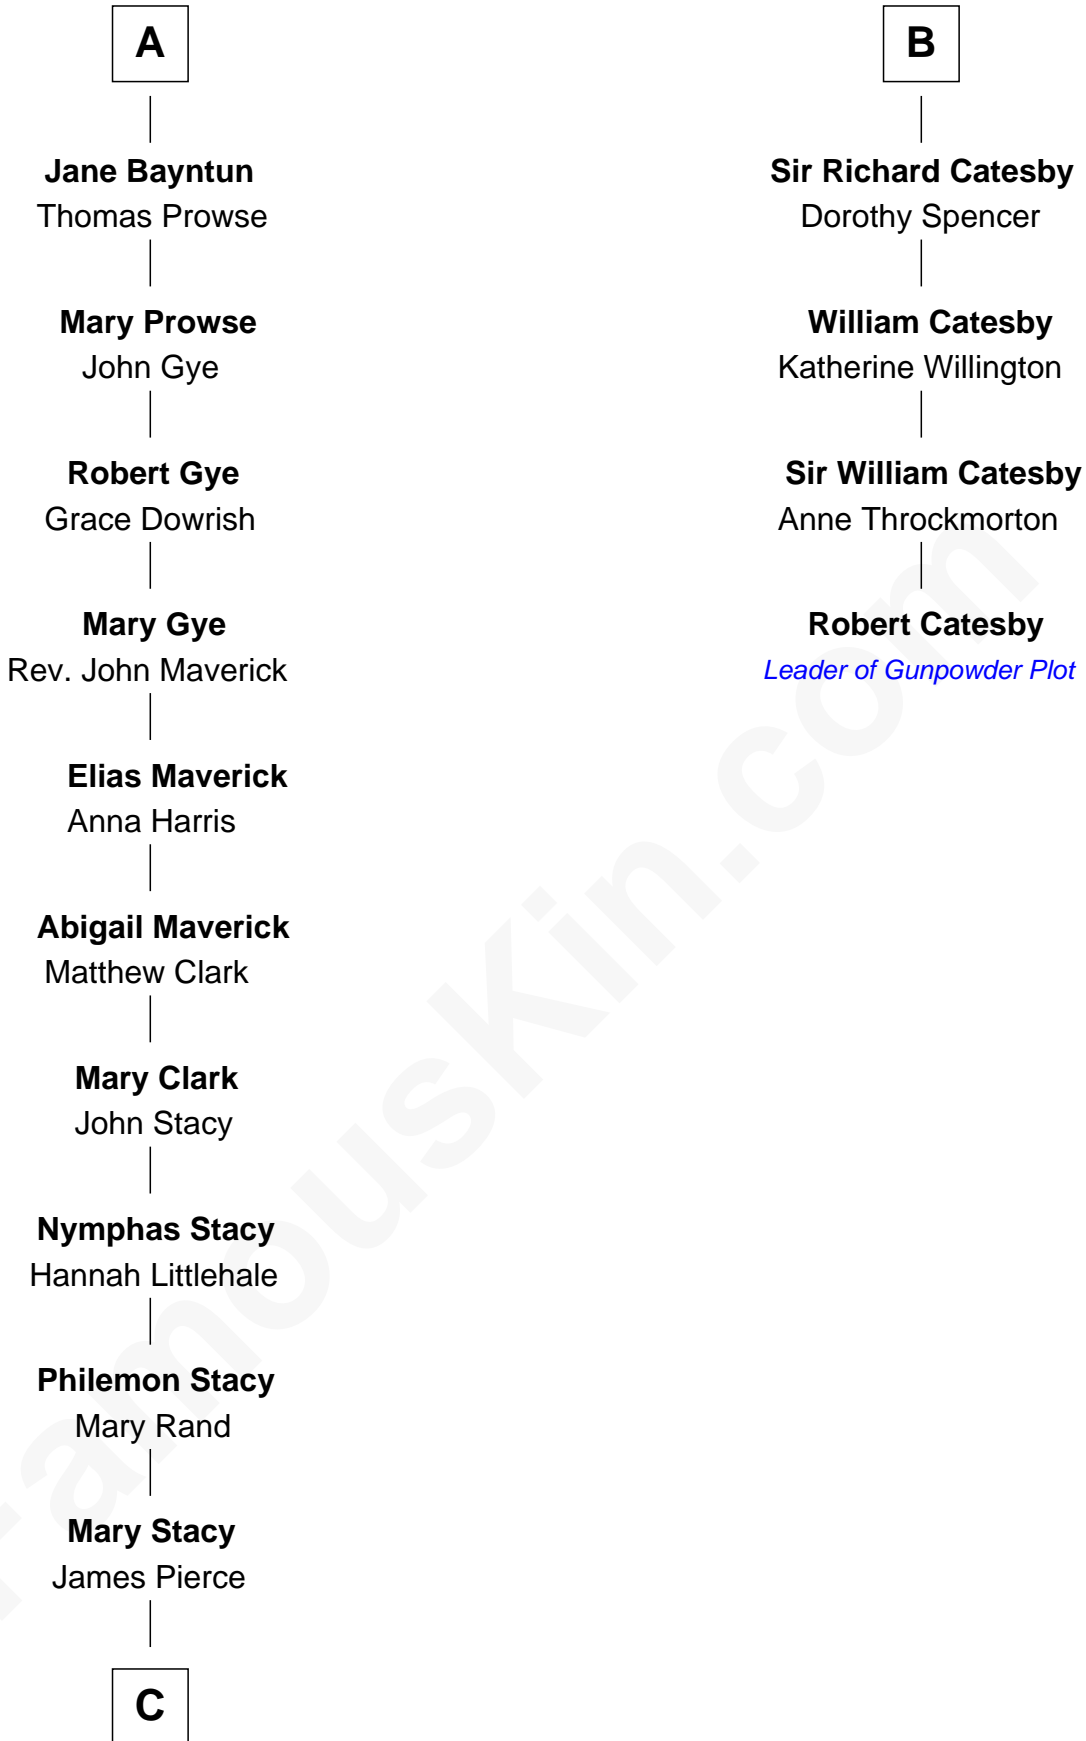

FamousKin.com

Relationship Chart of Barbara (Pierce) Bush

First Lady of President George H.W. Bush

10th cousin 11 times removed of

Robert Catesby

Leader of Gunpowder Plot

C

—
Gen. James Pierce

Chloe Holbrook

—
Jonas James Pierce

Kate Pritzel

—
Scott Pierce

Mabel Marvin

—
Marvin Pierce

Pauline Robinson

—
Barbara (Pierce) Bush