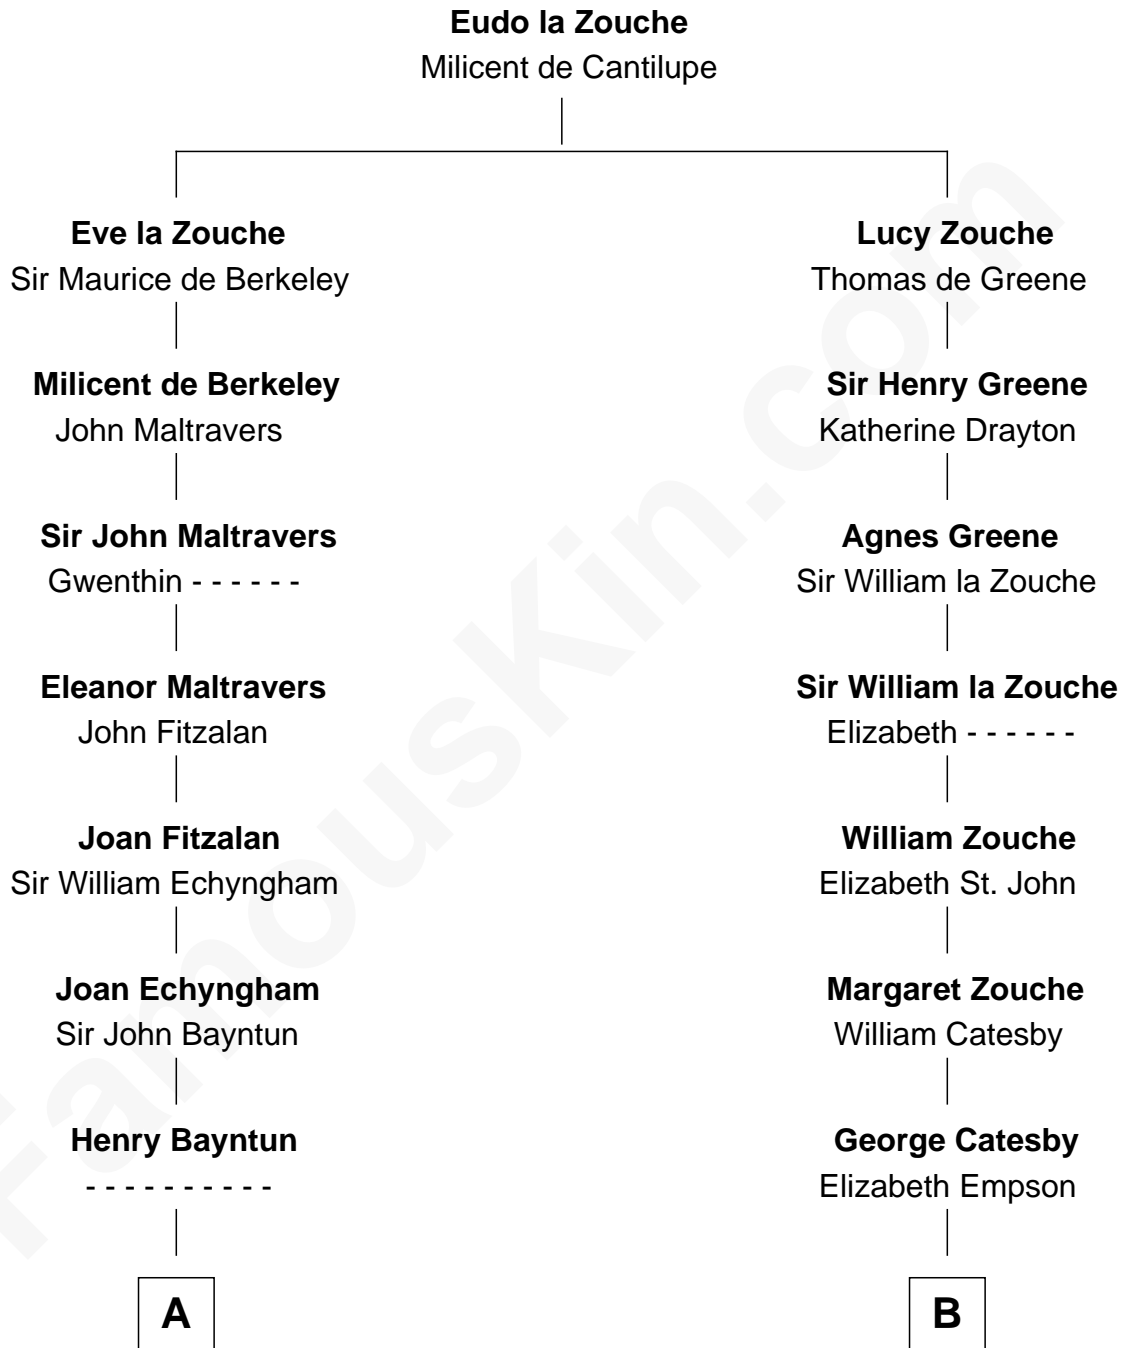

FamousKin.com

Relationship Chart of Barbara (Pierce) Bush

First Lady of President George H.W. Bush

10th cousin 11 times removed of

Robert Catesby

Leader of Gunpowder Plot

C

—
Gen. James Pierce

Chloe Holbrook

—
Jonas James Pierce

Kate Pritzel

—
Scott Pierce

Mabel Marvin

—
Marvin Pierce

Pauline Robinson

—
Barbara (Pierce) Bush

First Lady of George H.W. Bush

FamousKin.com