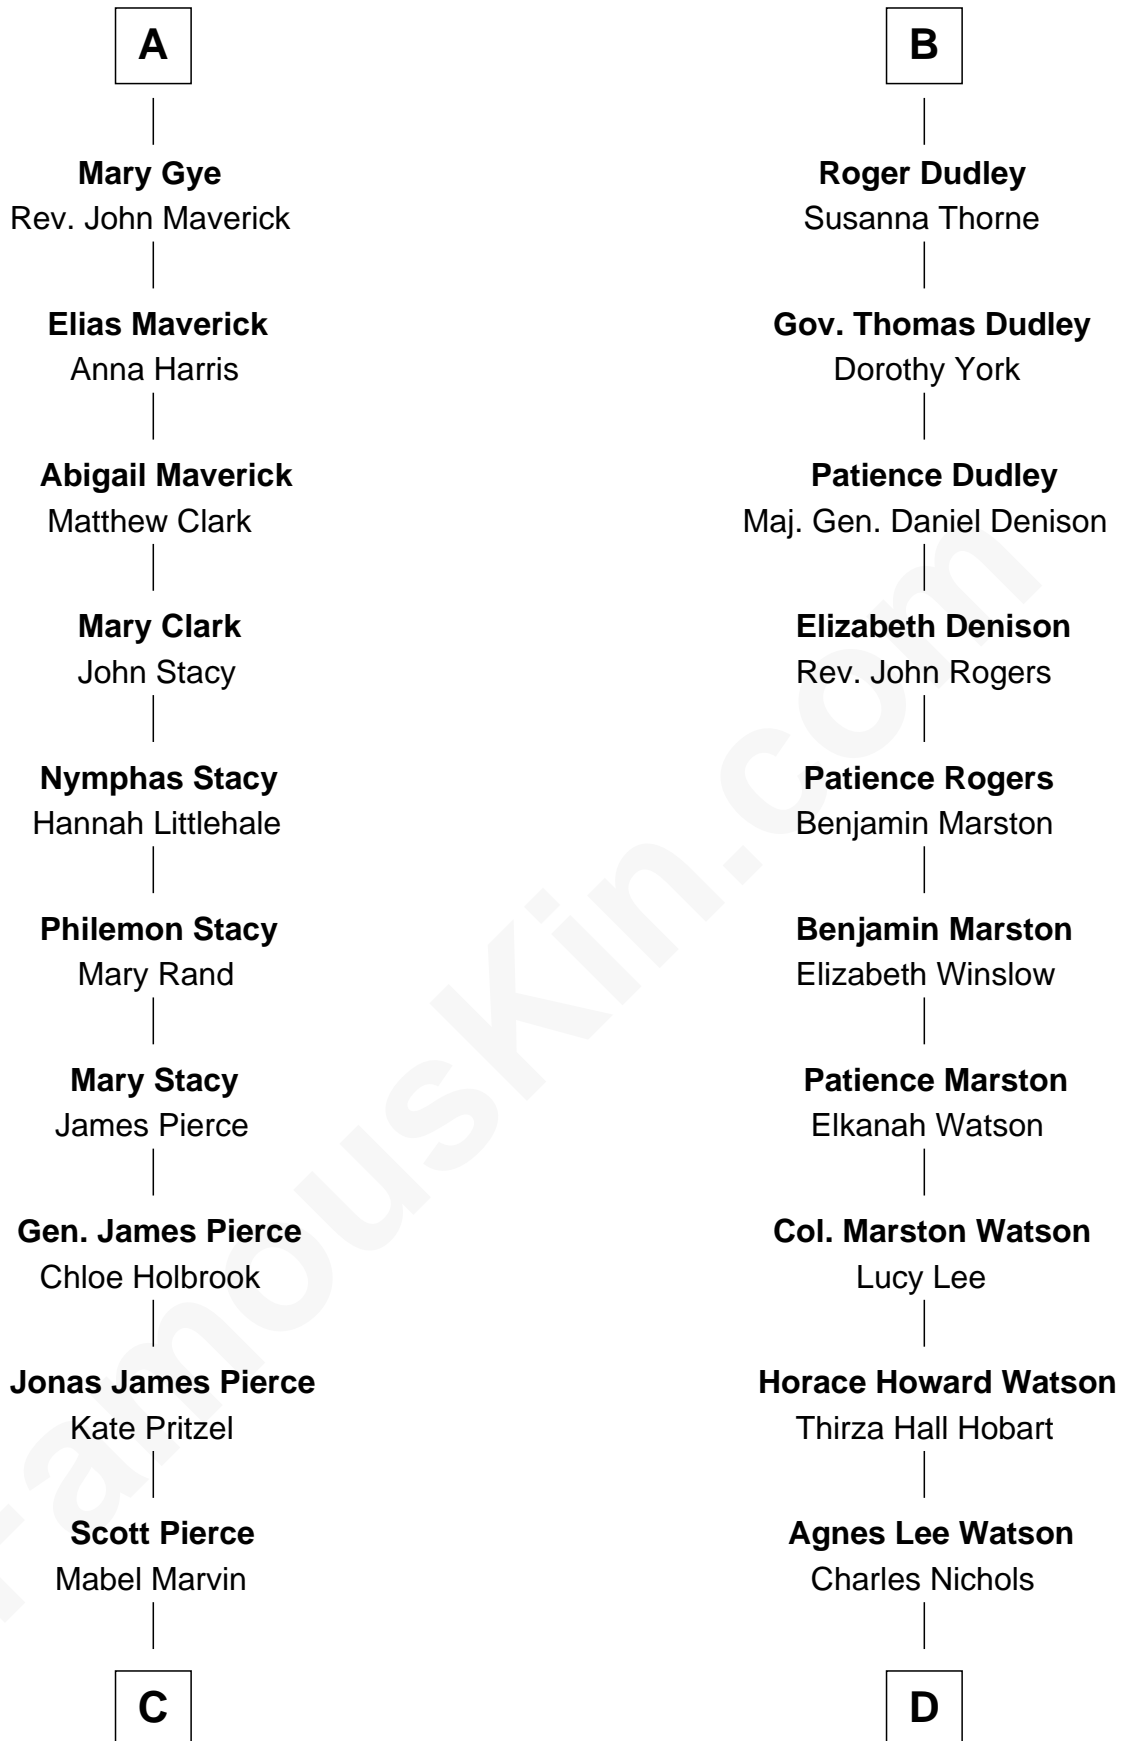

FamousKin.com

Relationship Chart of

Barbara (Pierce) Bush

First Lady of President George H.W. Bush

18th cousin 3 times removed of

John Cena

Movie Actor and WWE Pro Wrestler

C

Marvin Pierce
Pauline Robinson

Barbara (Pierce) Bush
First Lady of George H.W. Bush

D

Charles H. Nichols
Martha Emma Dix

Charles Nichols
Julia Ellen Skelton

Natalie Nichols
Ulysses John Lupien

Carol Frances Lupien
John Joseph Cena