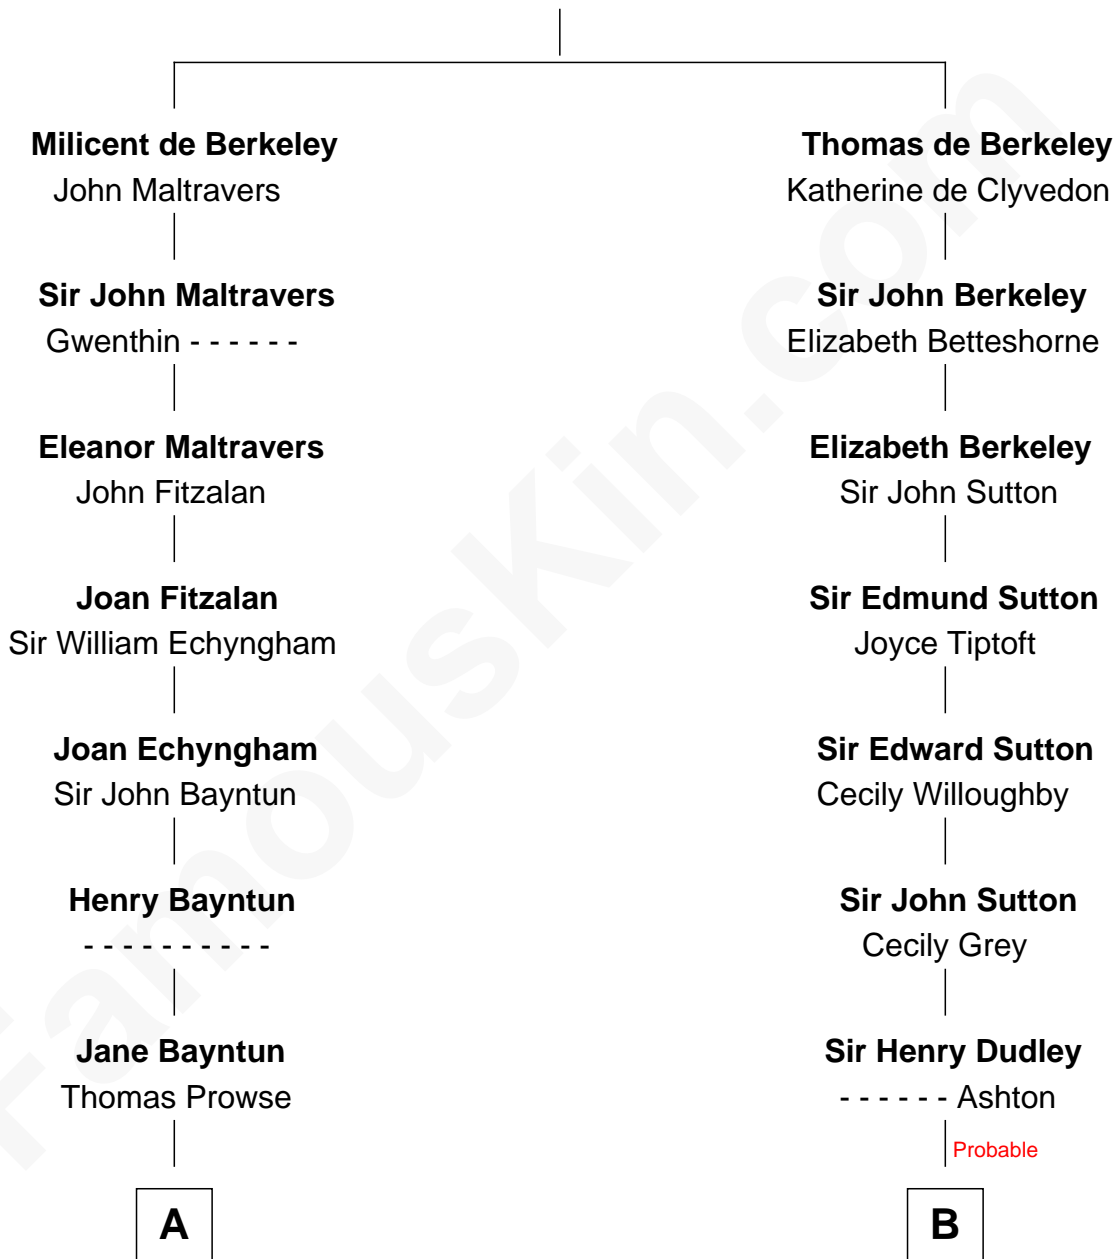

FamousKin.com

Relationship Chart of

Barbara (Pierce) Bush

First Lady of President George H.W. Bush

20th cousin 1 time removed of

John Cena

Movie Actor and WWE Pro Wrestler

Sir Maurice de Berkeley

Eve la Zouche

C

Jonas James Pierce

Kate Pritzel

Scott Pierce

Mabel Marvin

Marvin Pierce

Pauline Robinson