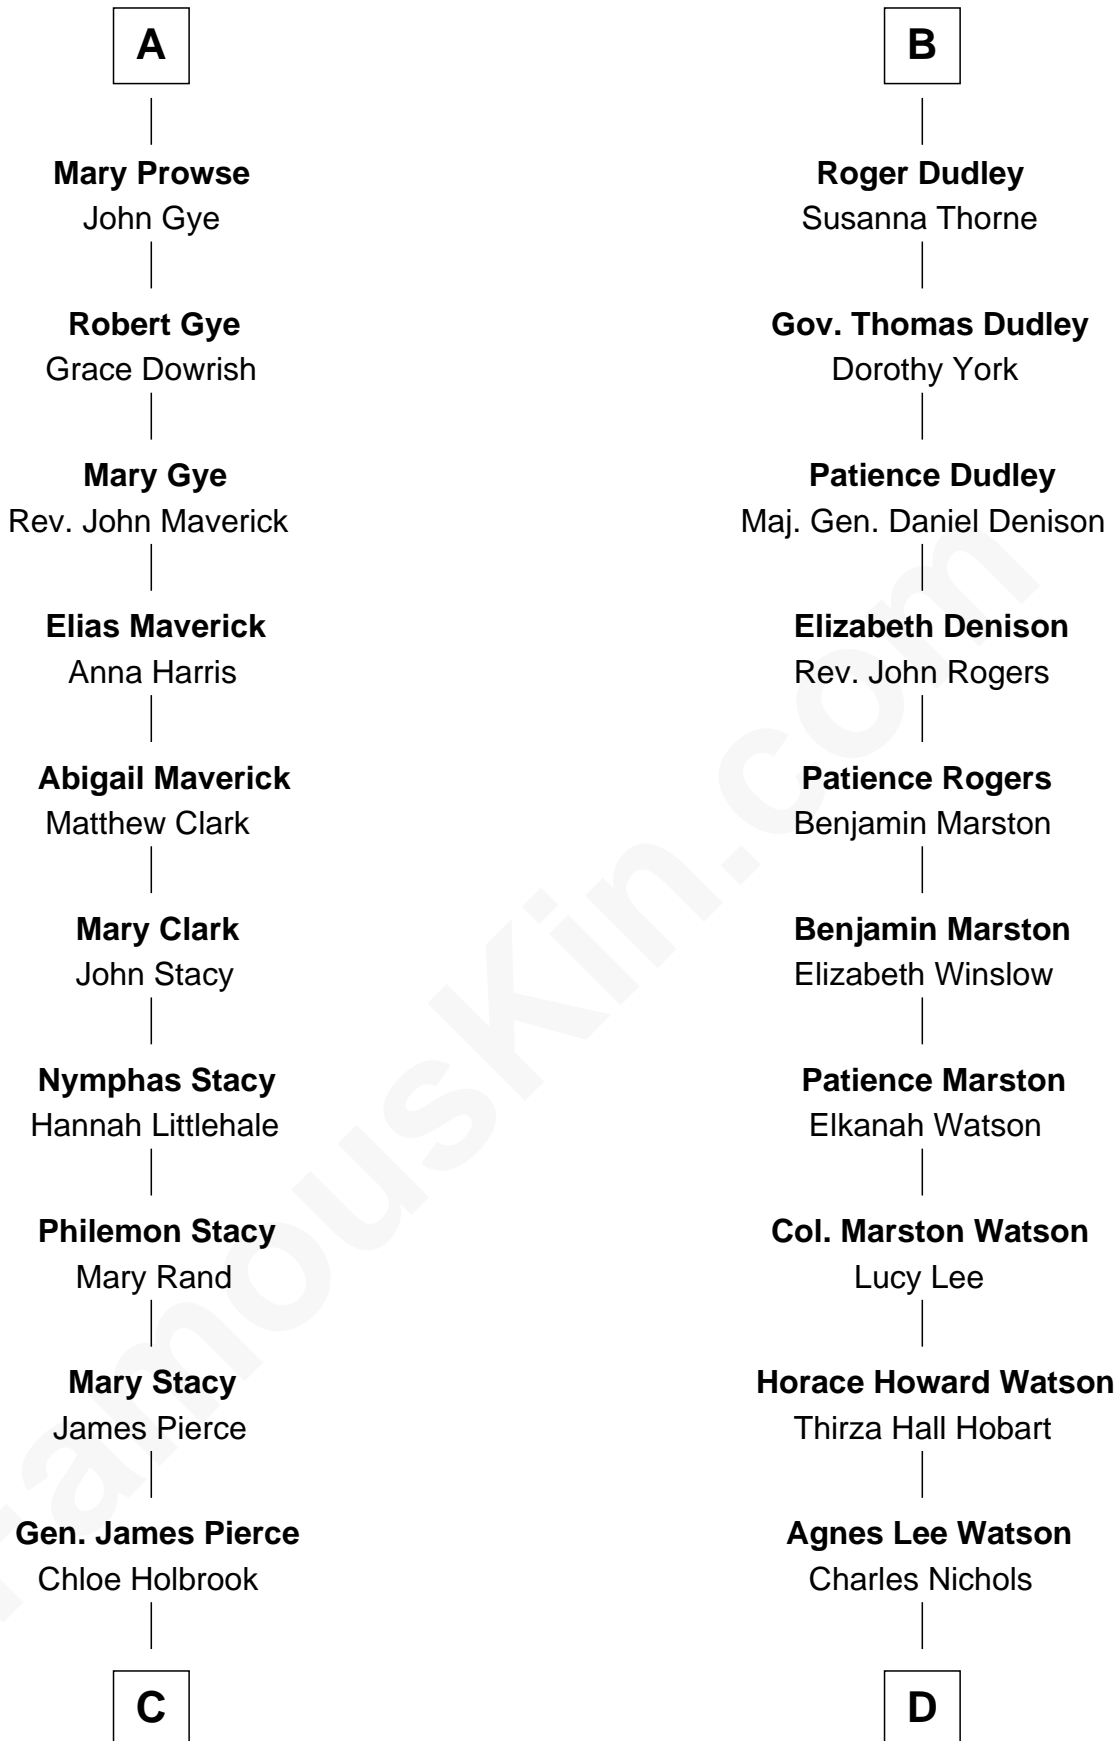

FamousKin.com

Relationship Chart of

Barbara (Pierce) Bush

First Lady of President George H.W. Bush

20th cousin 1 time removed of

John Cena

Movie Actor and WWE Pro Wrestler

Sir Maurice de Berkeley

Eve la Zouche

C

Jonas James Pierce

Kate Pritzel

Scott Pierce

Mabel Marvin

Marvin Pierce

Pauline Robinson