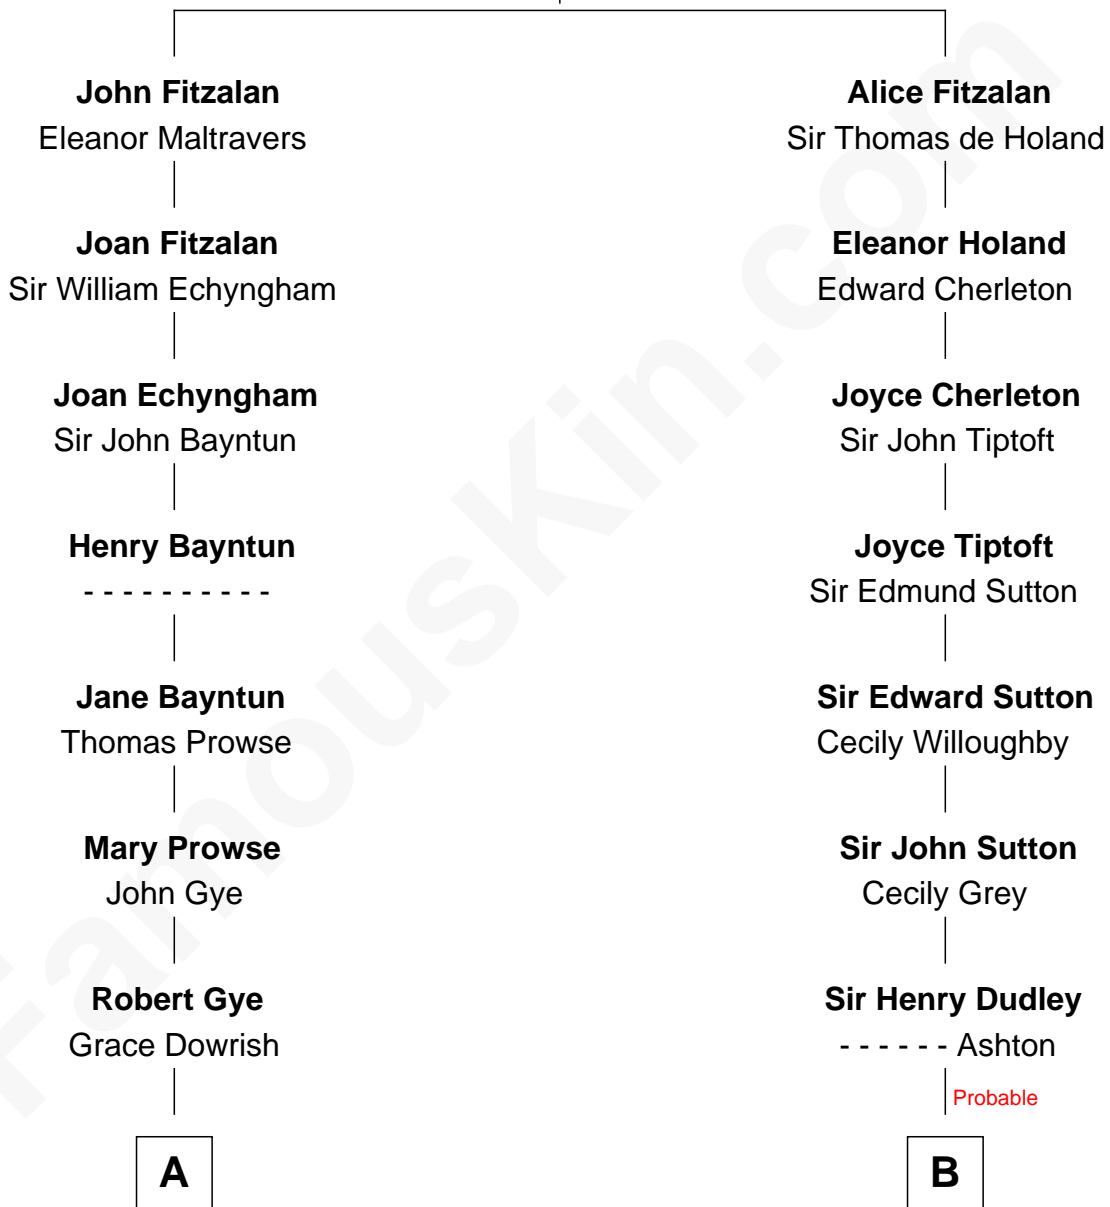

FamousKin.com

Relationship Chart of

Barbara (Pierce) Bush

First Lady of President George H.W. Bush

18th cousin 1 time removed of

J. K. Simmons
TV and Movie Actor

Richard Fitzalan
Eleanor Plantagenet

C

Marvin Pierce
Pauline Robinson

Barbara (Pierce) Bush
First Lady of George H.W. Bush

D

Ruth Hazen
Col. Ralph Archibald Kimble

Patricia Kimble
Dr. Donald William Simmons

J. K. Simmons
TV and Movie Actor

FamousKin.com