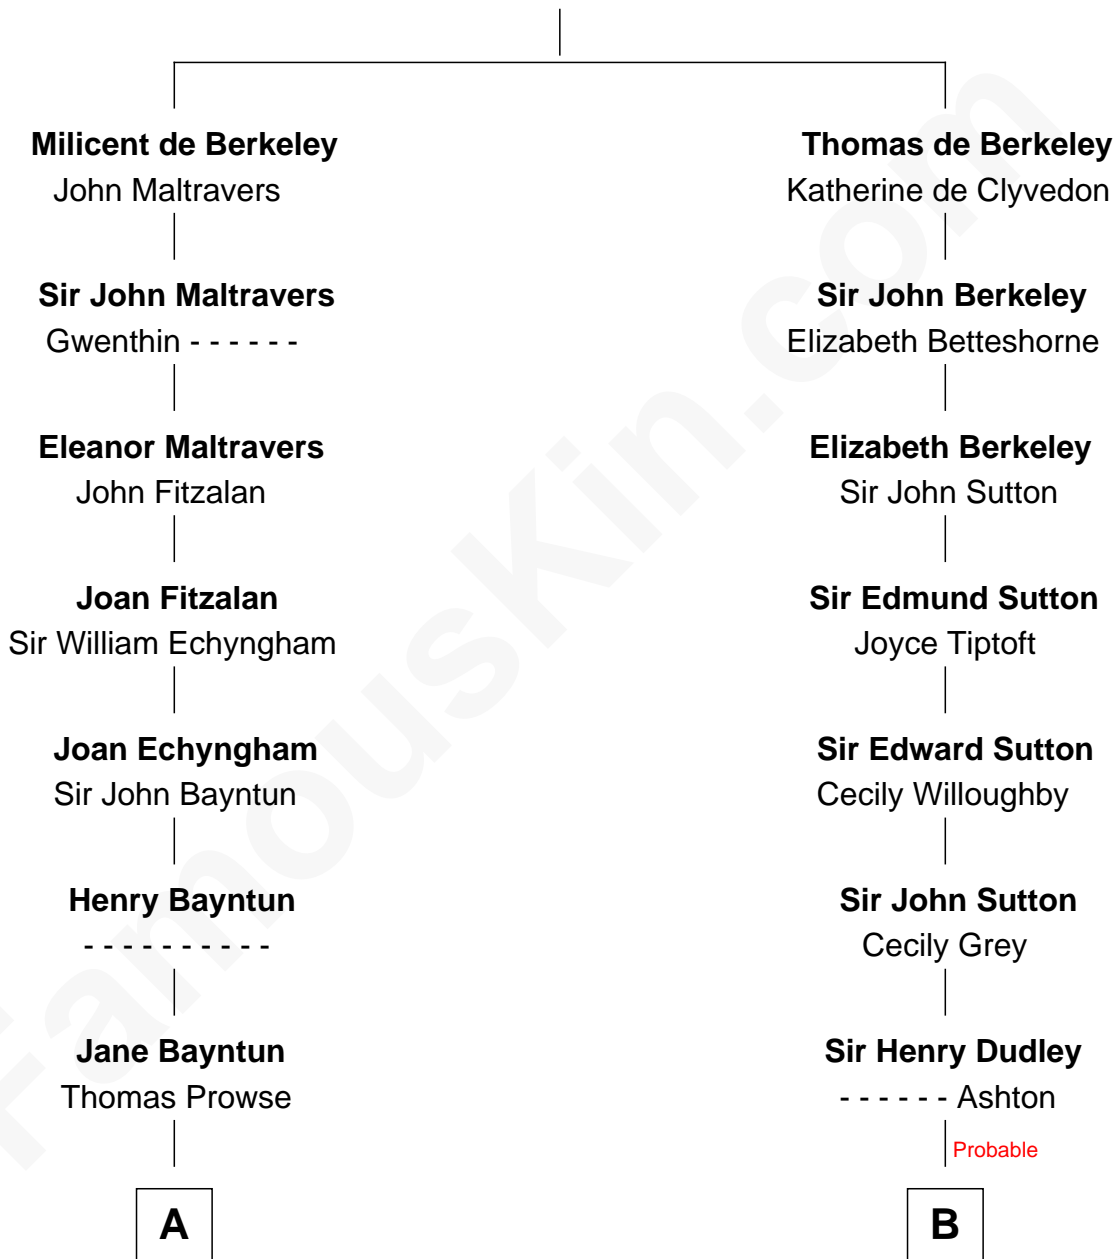

FamousKin.com

Relationship Chart of

Barbara (Pierce) Bush

First Lady of President George H.W. Bush

19th cousin 1 time removed of

J. K. Simmons
TV and Movie Actor

Sir Maurice de Berkeley
Eve la Zouche

C

Jonas James Pierce

Kate Pritzel

Scott Pierce

Mabel Marvin

Marvin Pierce

Pauline Robinson

Barbara (Pierce) Bush

First Lady of George H.W. Bush