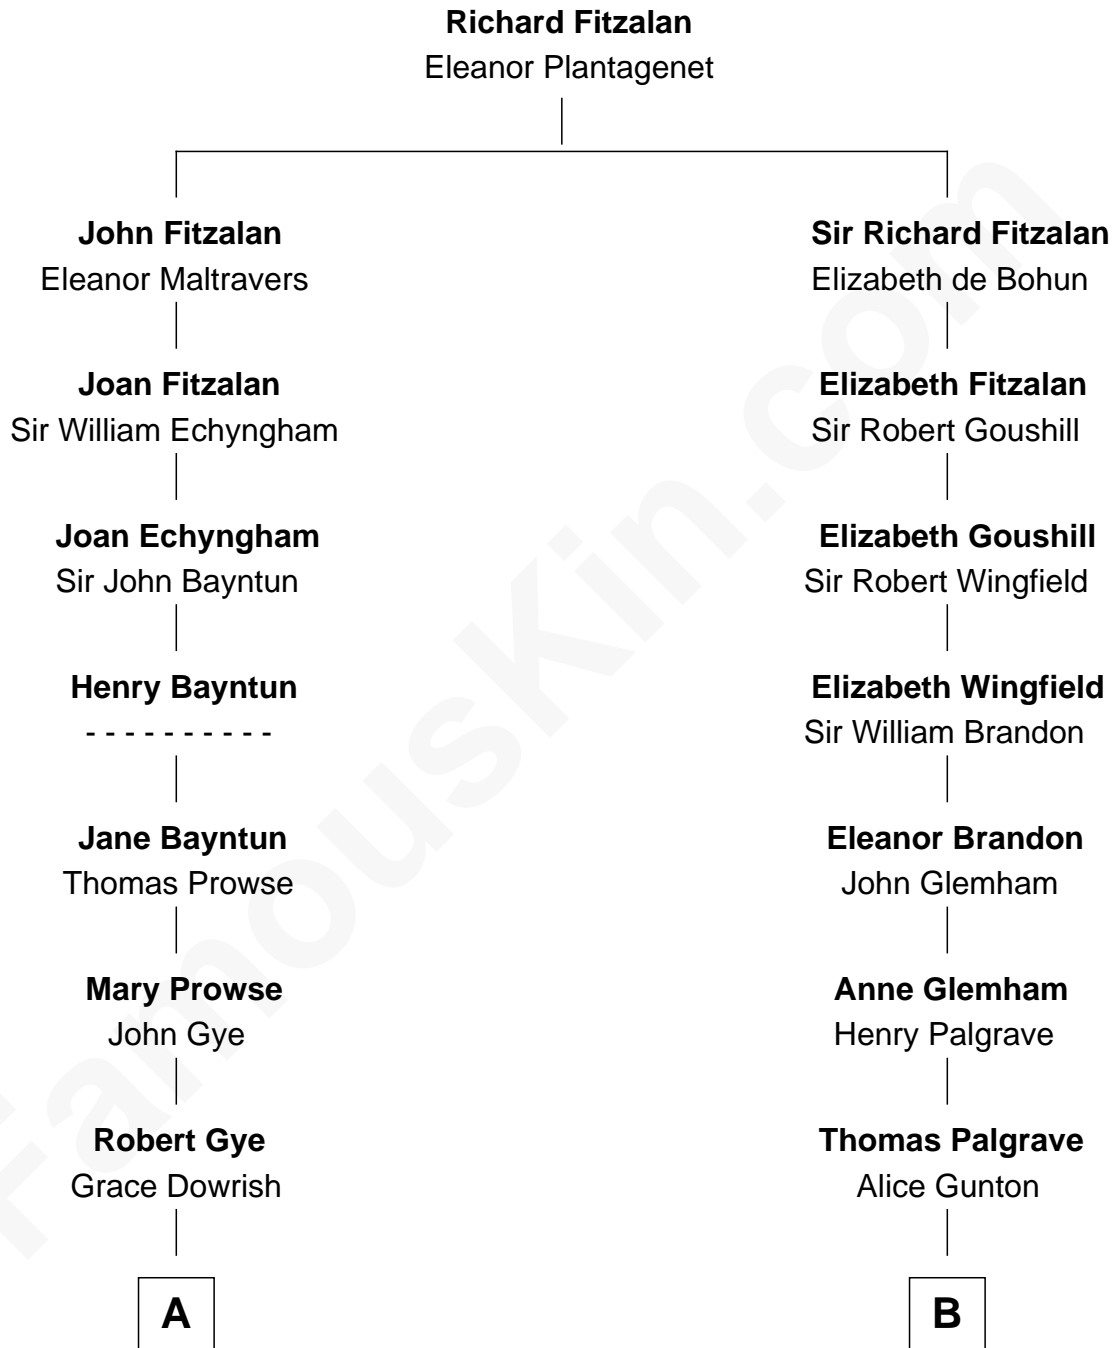

FamousKin.com

Relationship Chart of Barbara (Pierce) Bush

First Lady of President George H.W. Bush

17th cousin 1 time removed of

Henry Clay Folger

Founder of Folger Shakespeare Library and Chairman of Standard Oil

C

—
Marvin Pierce
Pauline Robinson

—
Barbara (Pierce) Bush
First Lady of George H.W. Bush

FamousKin.com