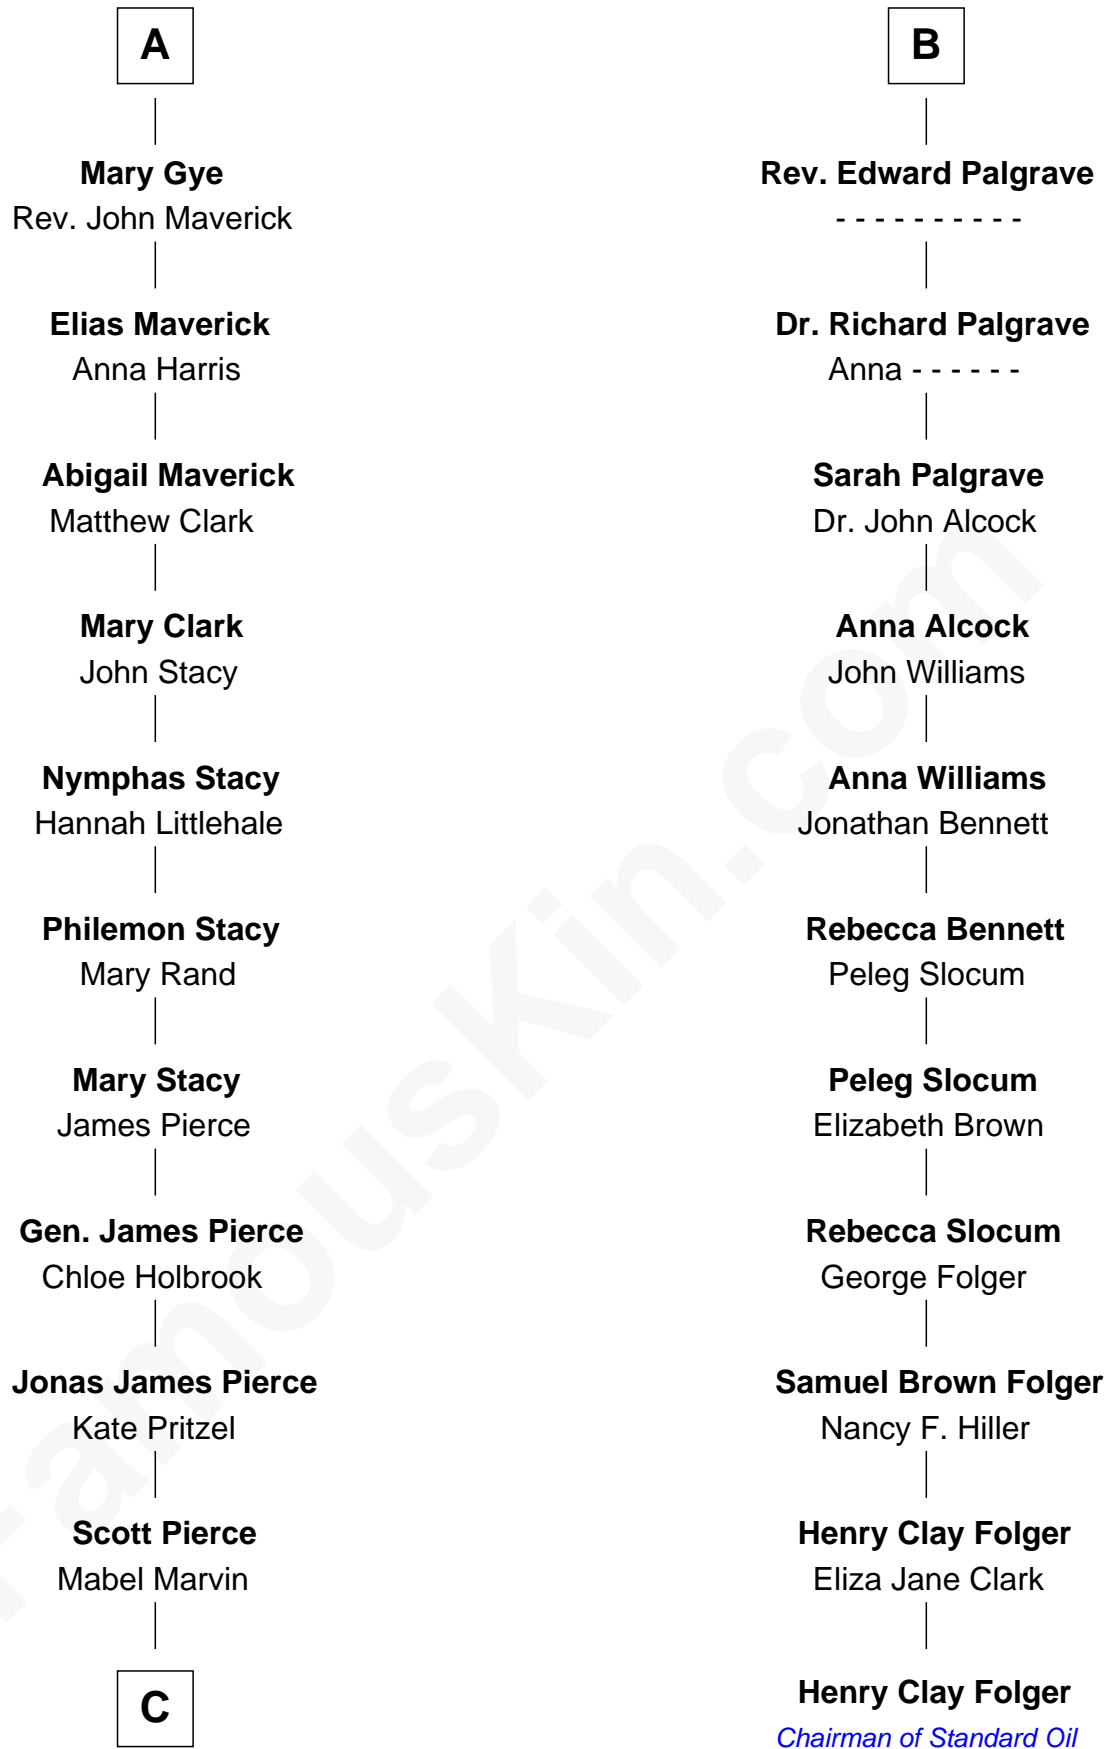

FamousKin.com

Relationship Chart of Barbara (Pierce) Bush

First Lady of President George H.W. Bush

17th cousin 1 time removed of

Henry Clay Folger

Founder of Folger Shakespeare Library and Chairman of Standard Oil

C

—
Marvin Pierce
Pauline Robinson

—
Barbara (Pierce) Bush
First Lady of George H.W. Bush

FamousKin.com